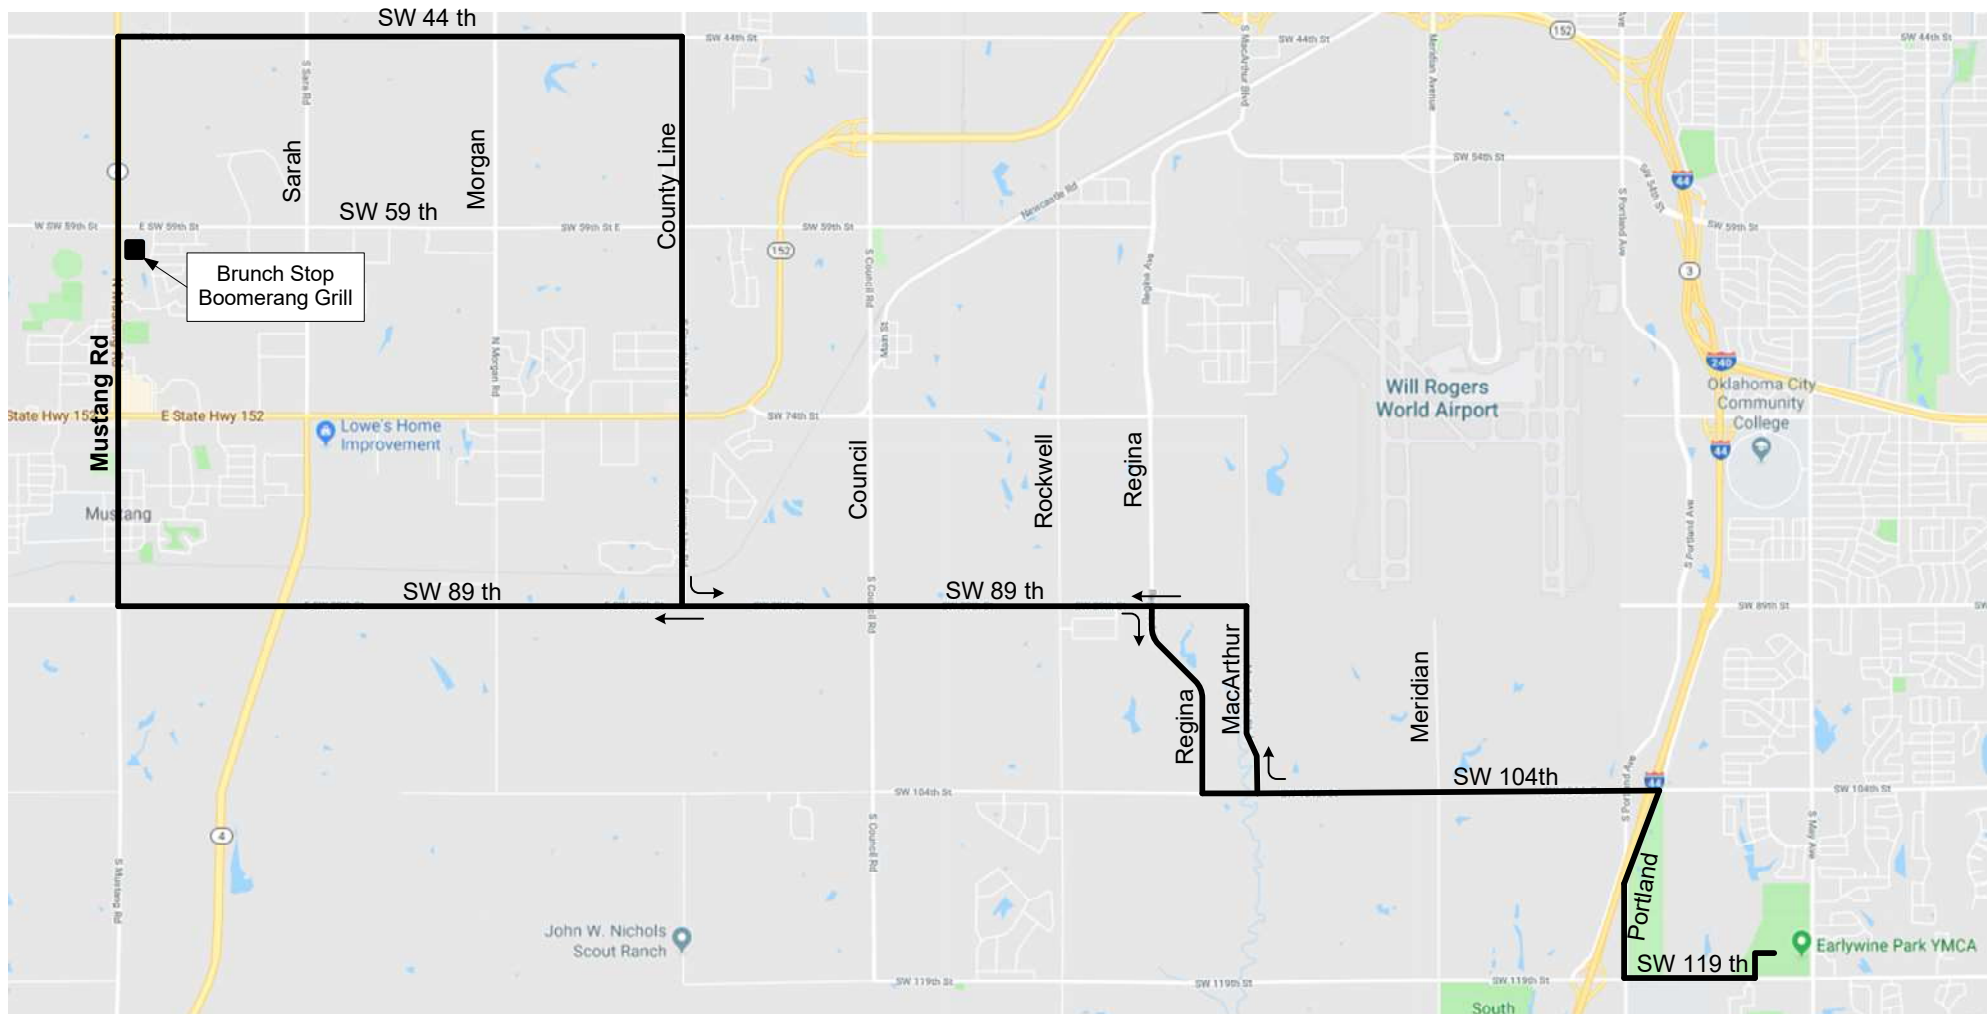

Earlywine YMCA to Mustang

Total Distance: Approx. 28 mi.

NOTICE: This tour uses public highways and each person is responsible for his/her own safety, welfare and actions. There will be no police escort, no guarded intersections and no official sag support or support vehicles. This map is provided courtesy of Oklahoma Bicycle Society, which assumes no responsibility for the accuracy, safety or suitability of the route indicated.

Drawn by
John Wente
3/1/2018