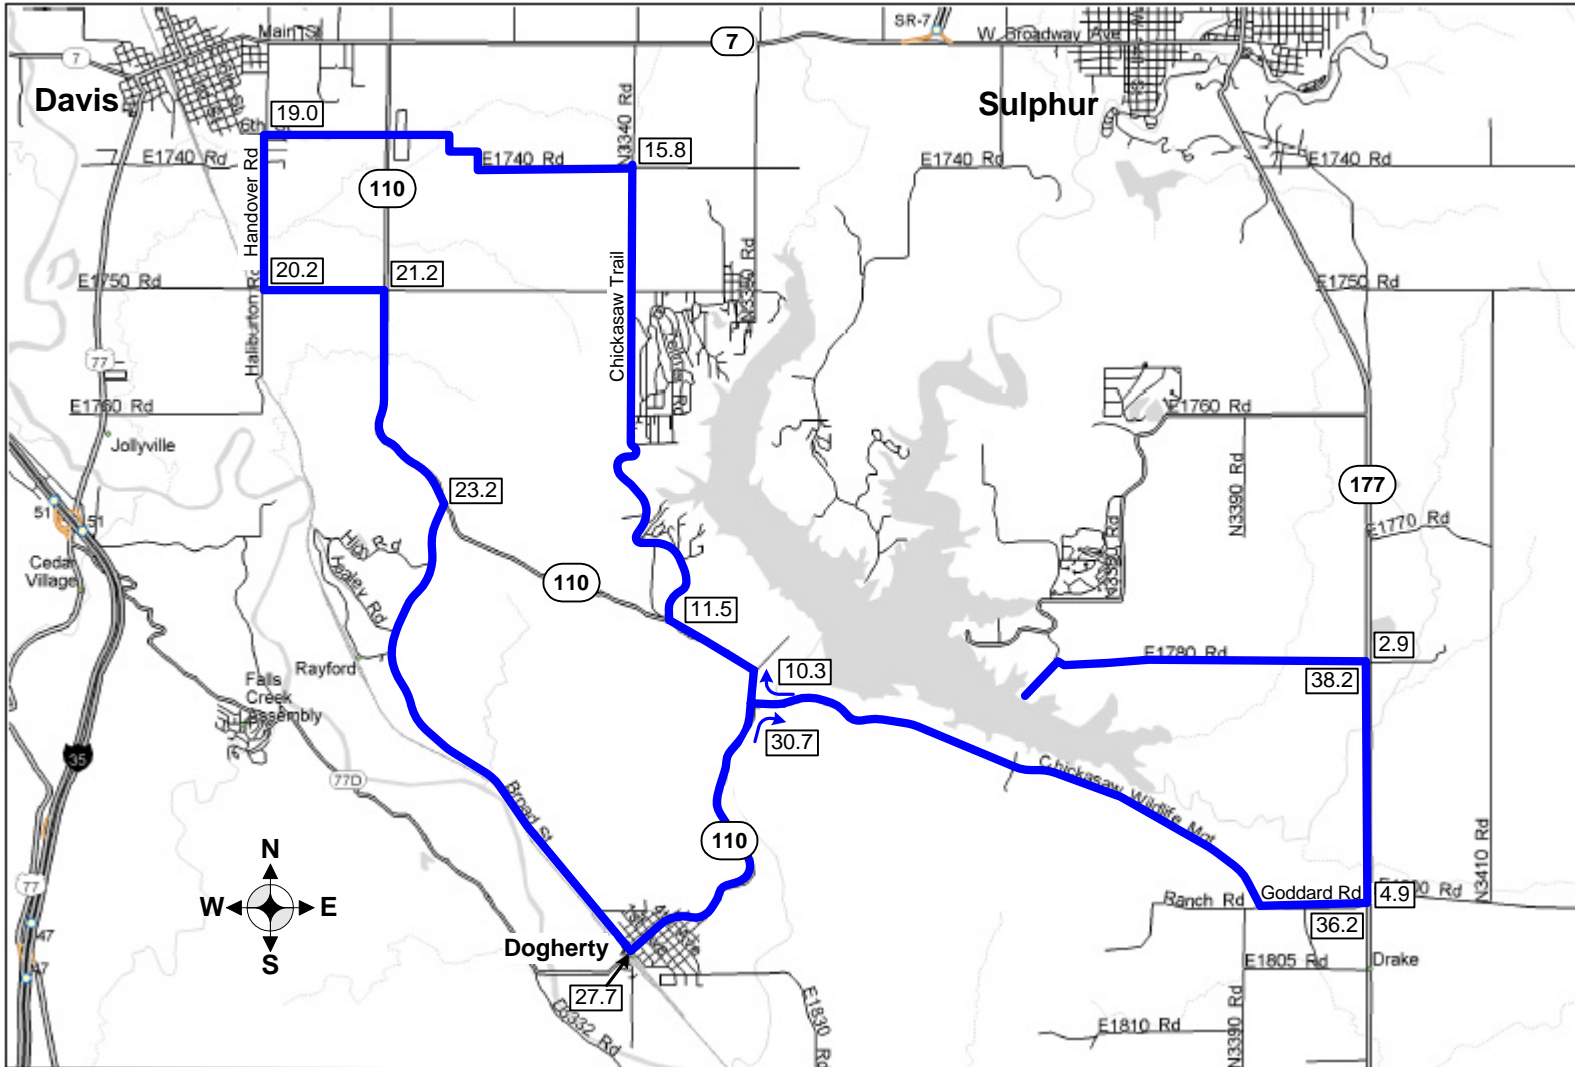

# Oklahoma Bicycle Society

Spring Fling 2004

Saturday Route -- Total distance approx. 41 mi

xx.x = Approx. distance from start

Drawn by John Wente  
5/1/04