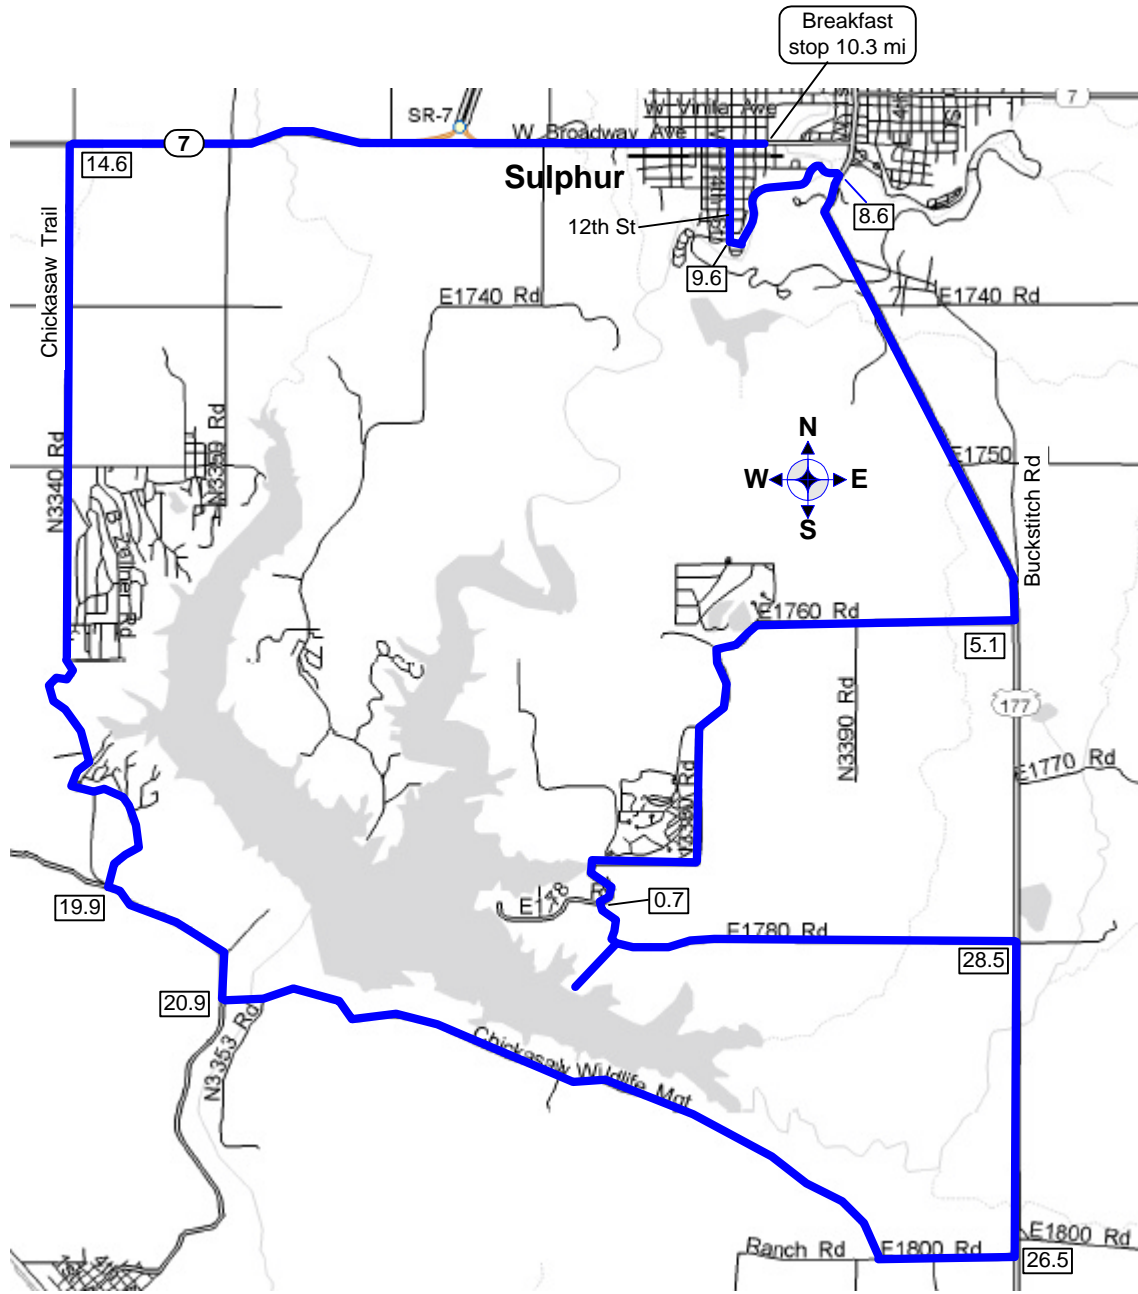

# Oklahoma Bicycle Society

Spring Fling 2004

Sunday Route -- Total distance approx. 30.5 mi

xx.x = Approx. distance from start

Drawn by John Wente  
5/1/04