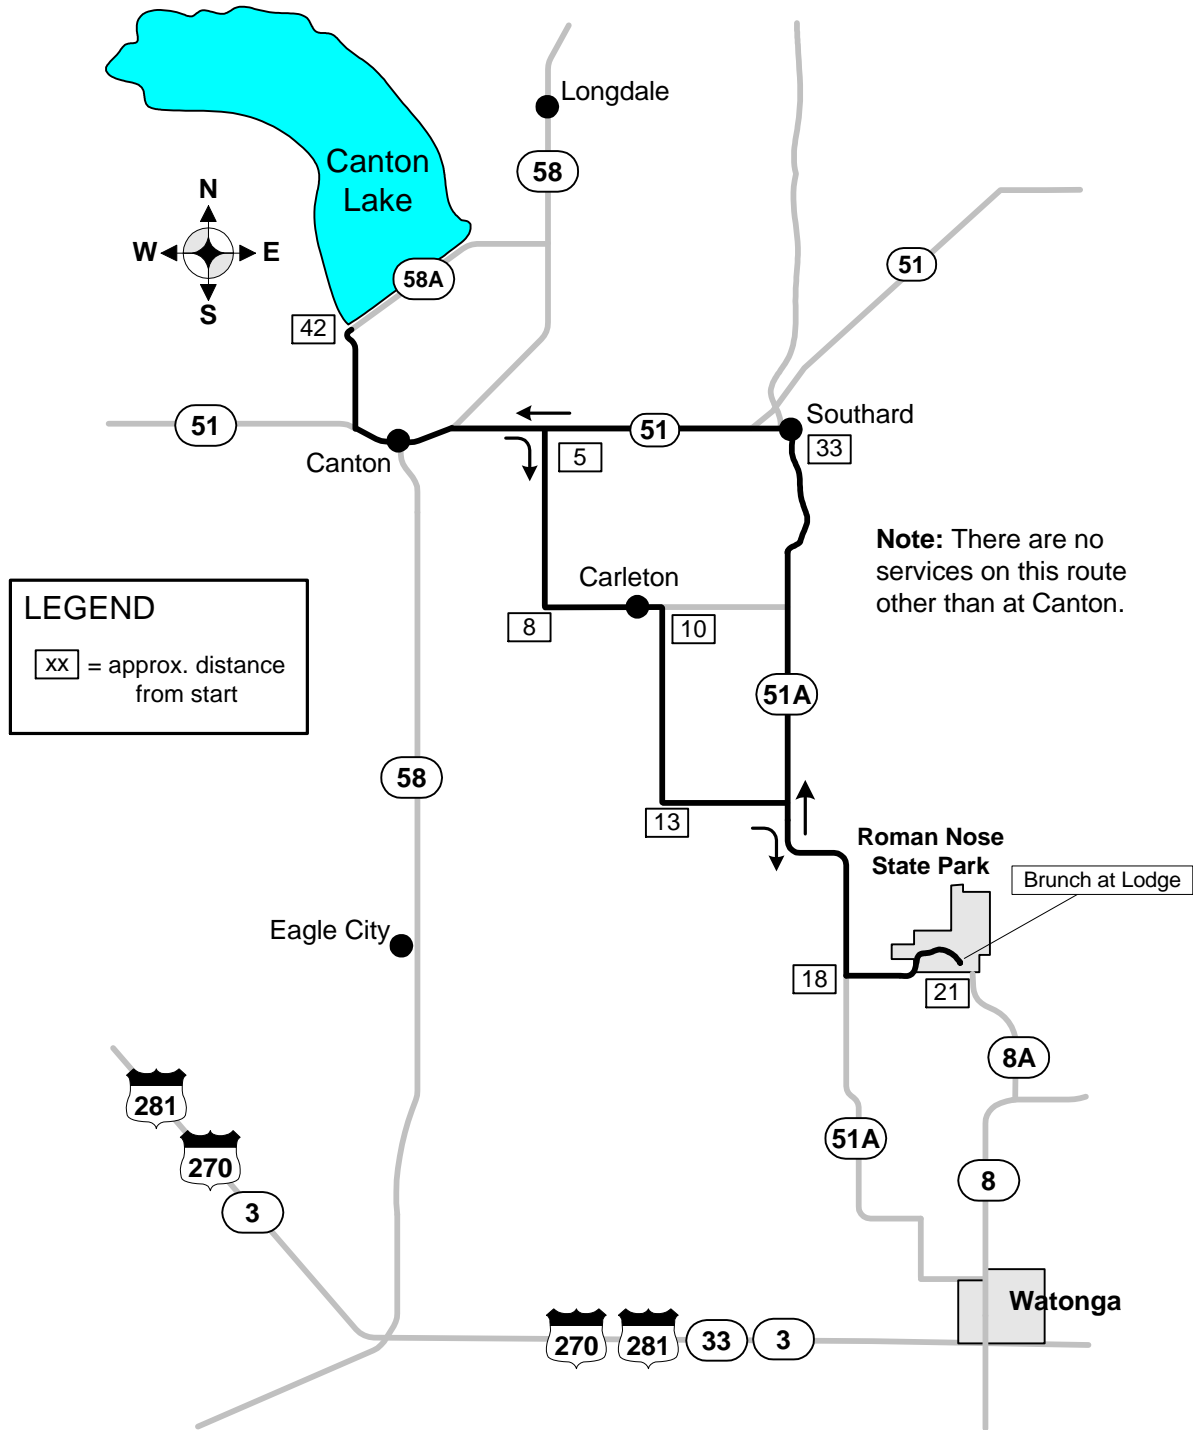

# Oklahoma Bicycle Society

## Fall Fling 2003

Sunday Route

Total distance: Approx. 42 mi.

Drawn by  
John Wentz  
9/5/03