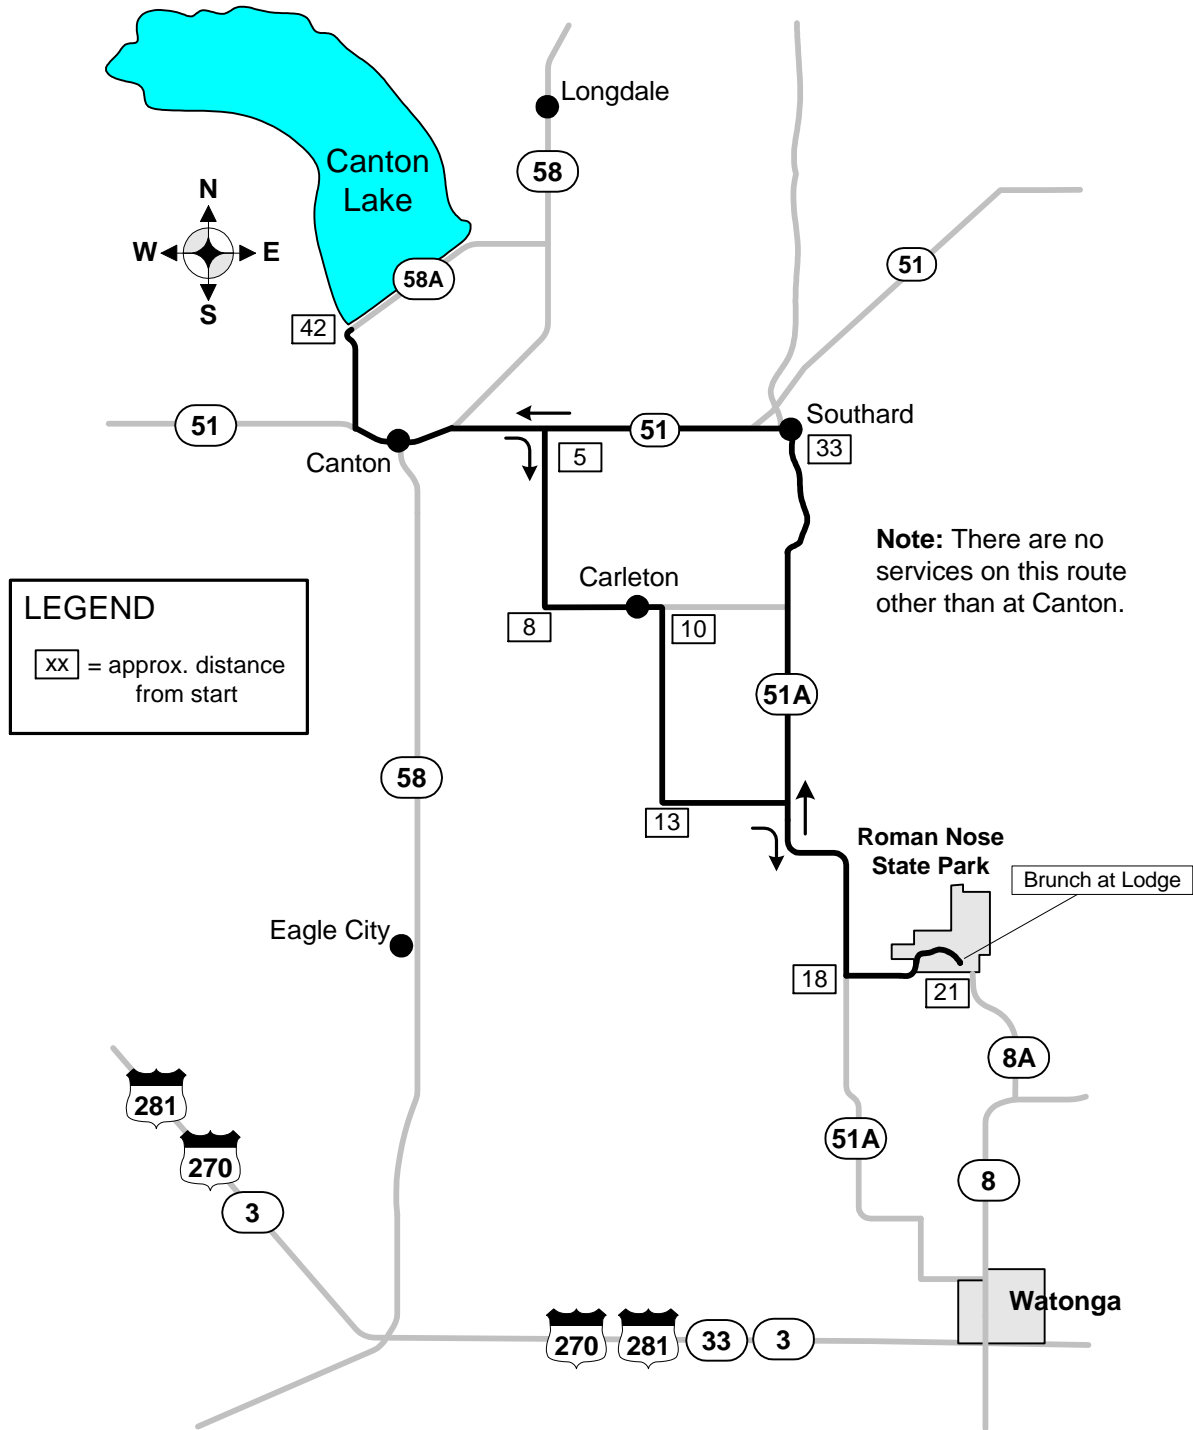

Oklahoma Bicycle Society

Fall Fling 2003

Sunday Route

Total distance: Approx. 42 mi.

NOTICE: This tour uses public highways and each person is responsible for his/her own safety, welfare and actions. There will be no police escort, no guarded intersections and no official sag support or support vehicles. This map is provided courtesy of Oklahoma Bicycle Society, which assumes no responsibility for the accuracy, safety or suitability of the route indicated.

Drawn by
John Wentz
9/5/03