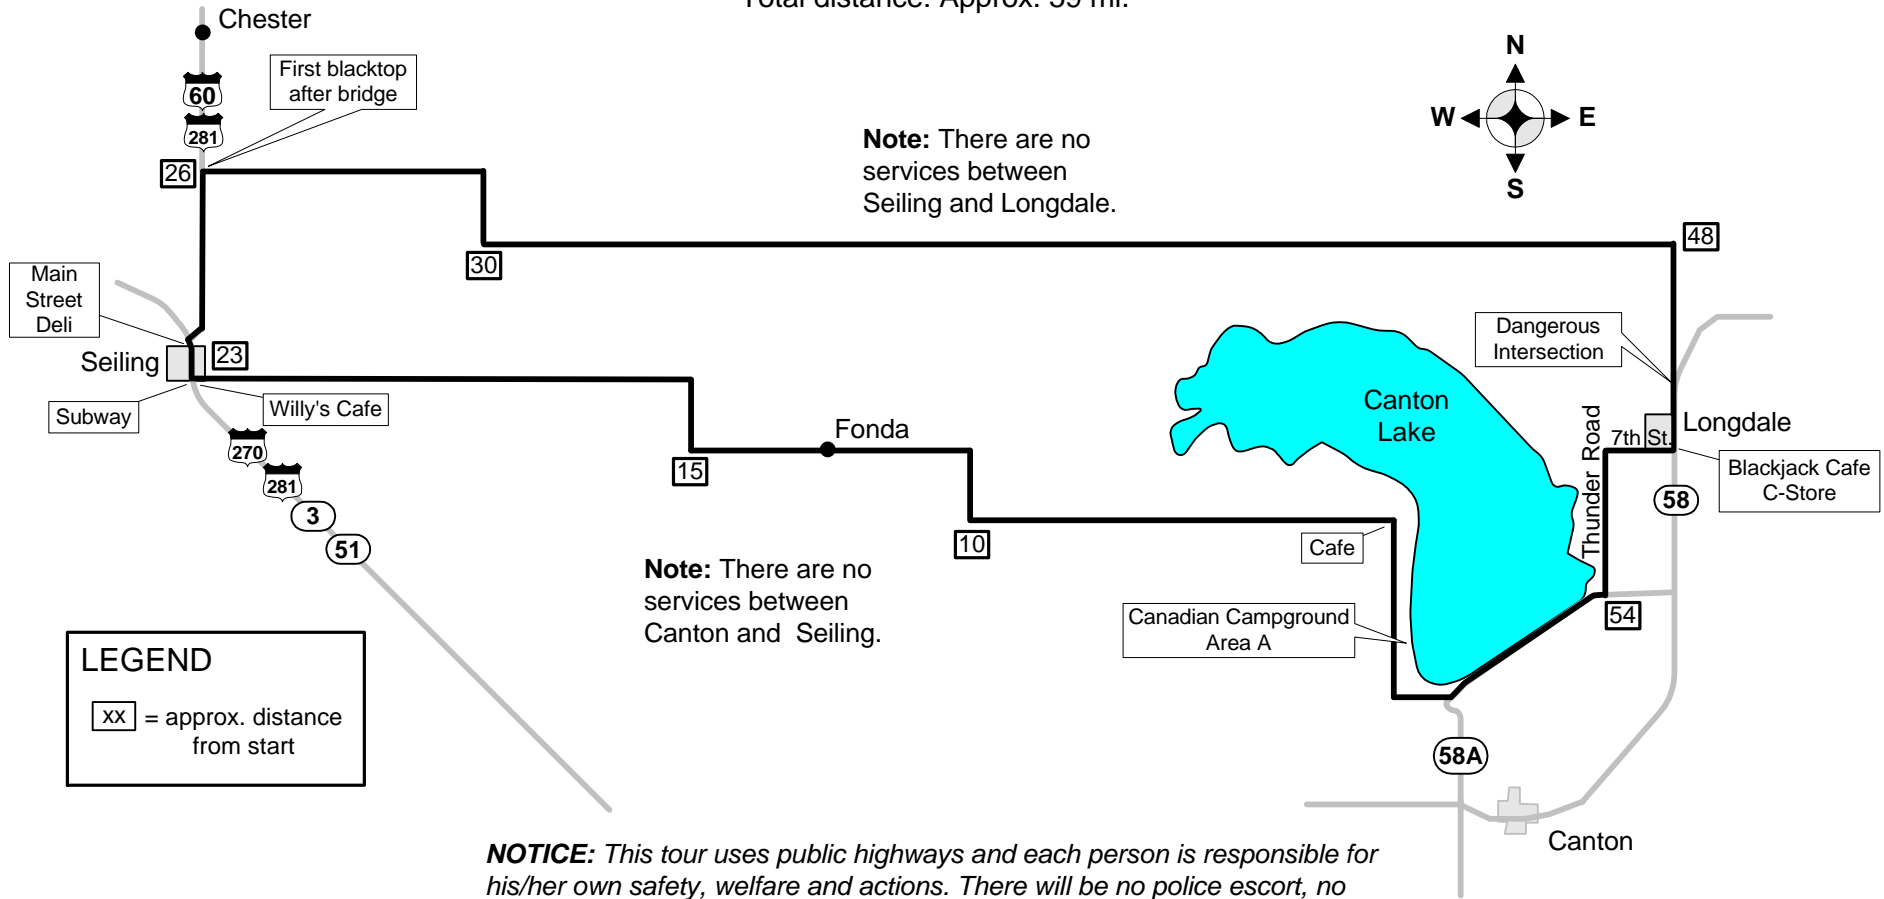

Oklahoma Bicycle Society

Fall Fling 2003

Saturday Route

Total distance: Approx. 59 mi.

Drawn by John Wente
9/4/03