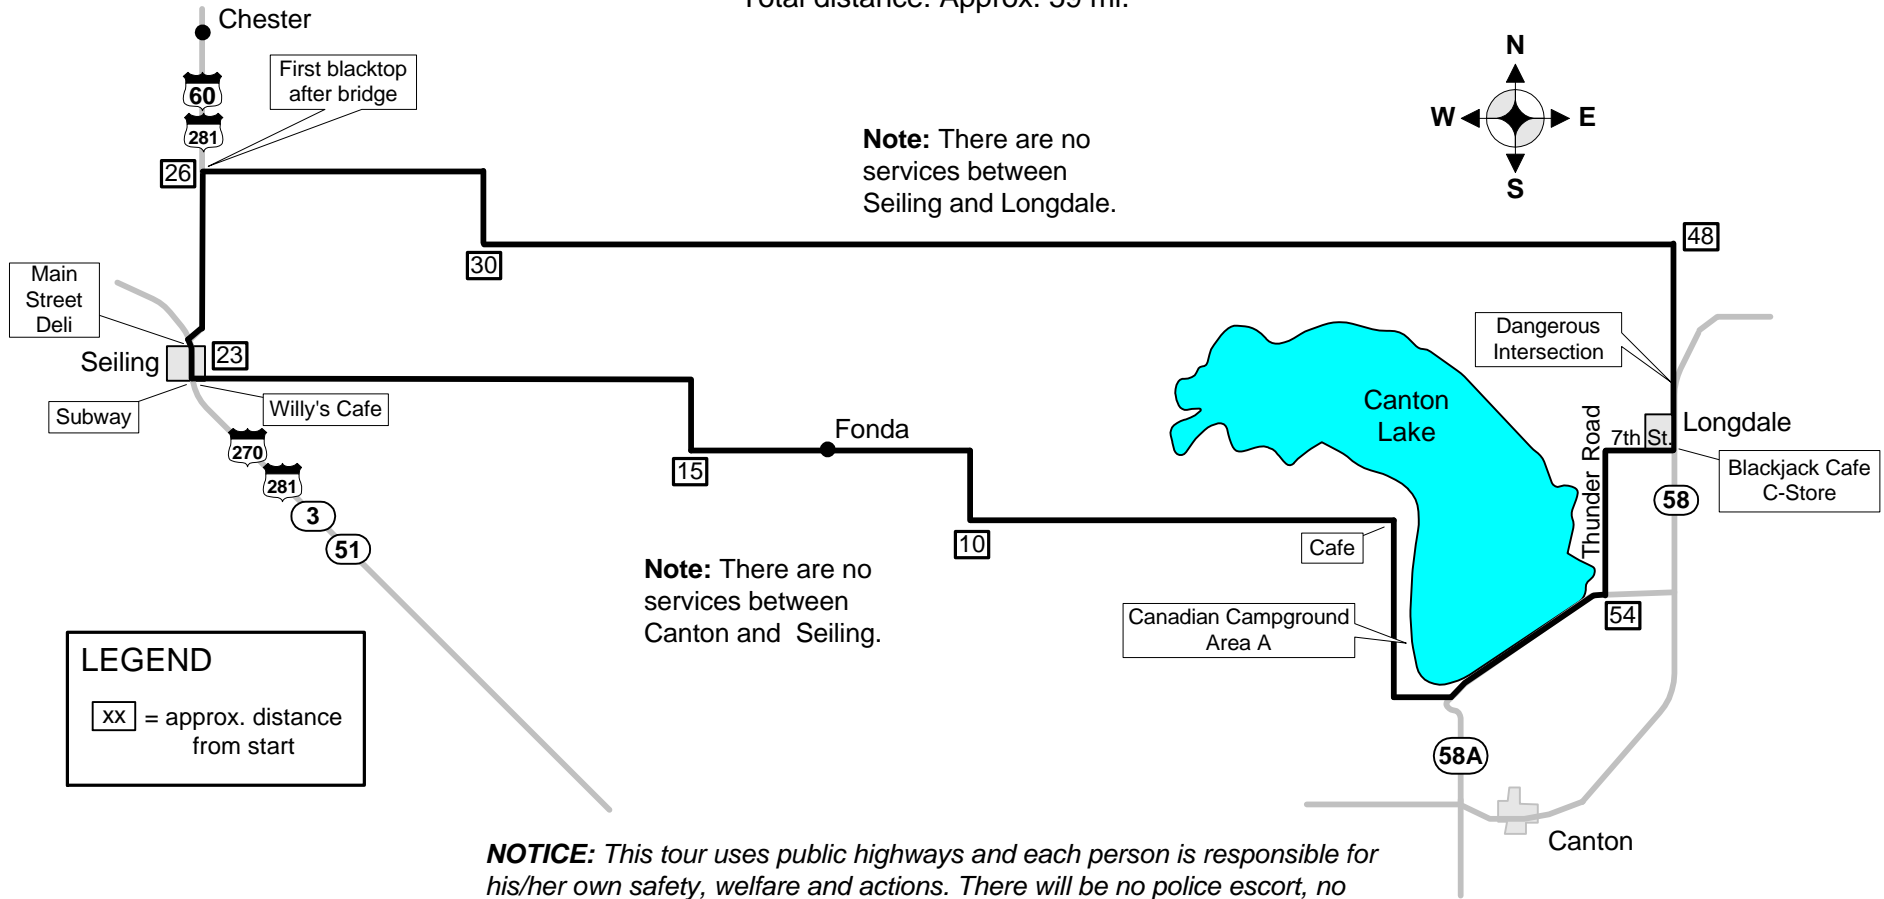

Oklahoma Bicycle Society

Fall Fling 2003

Saturday Route

Total distance: Approx. 59 mi.

NOTICE: This tour uses public highways and each person is responsible for his/her own safety, welfare and actions. There will be no police escort, no guarded intersections and no official sag support or support vehicles. This map is provided courtesy of Oklahoma Bicycle Society, which assumes no responsibility for the accuracy, safety or suitability of the route indicated.

Drawn by John Wente
9/4/03