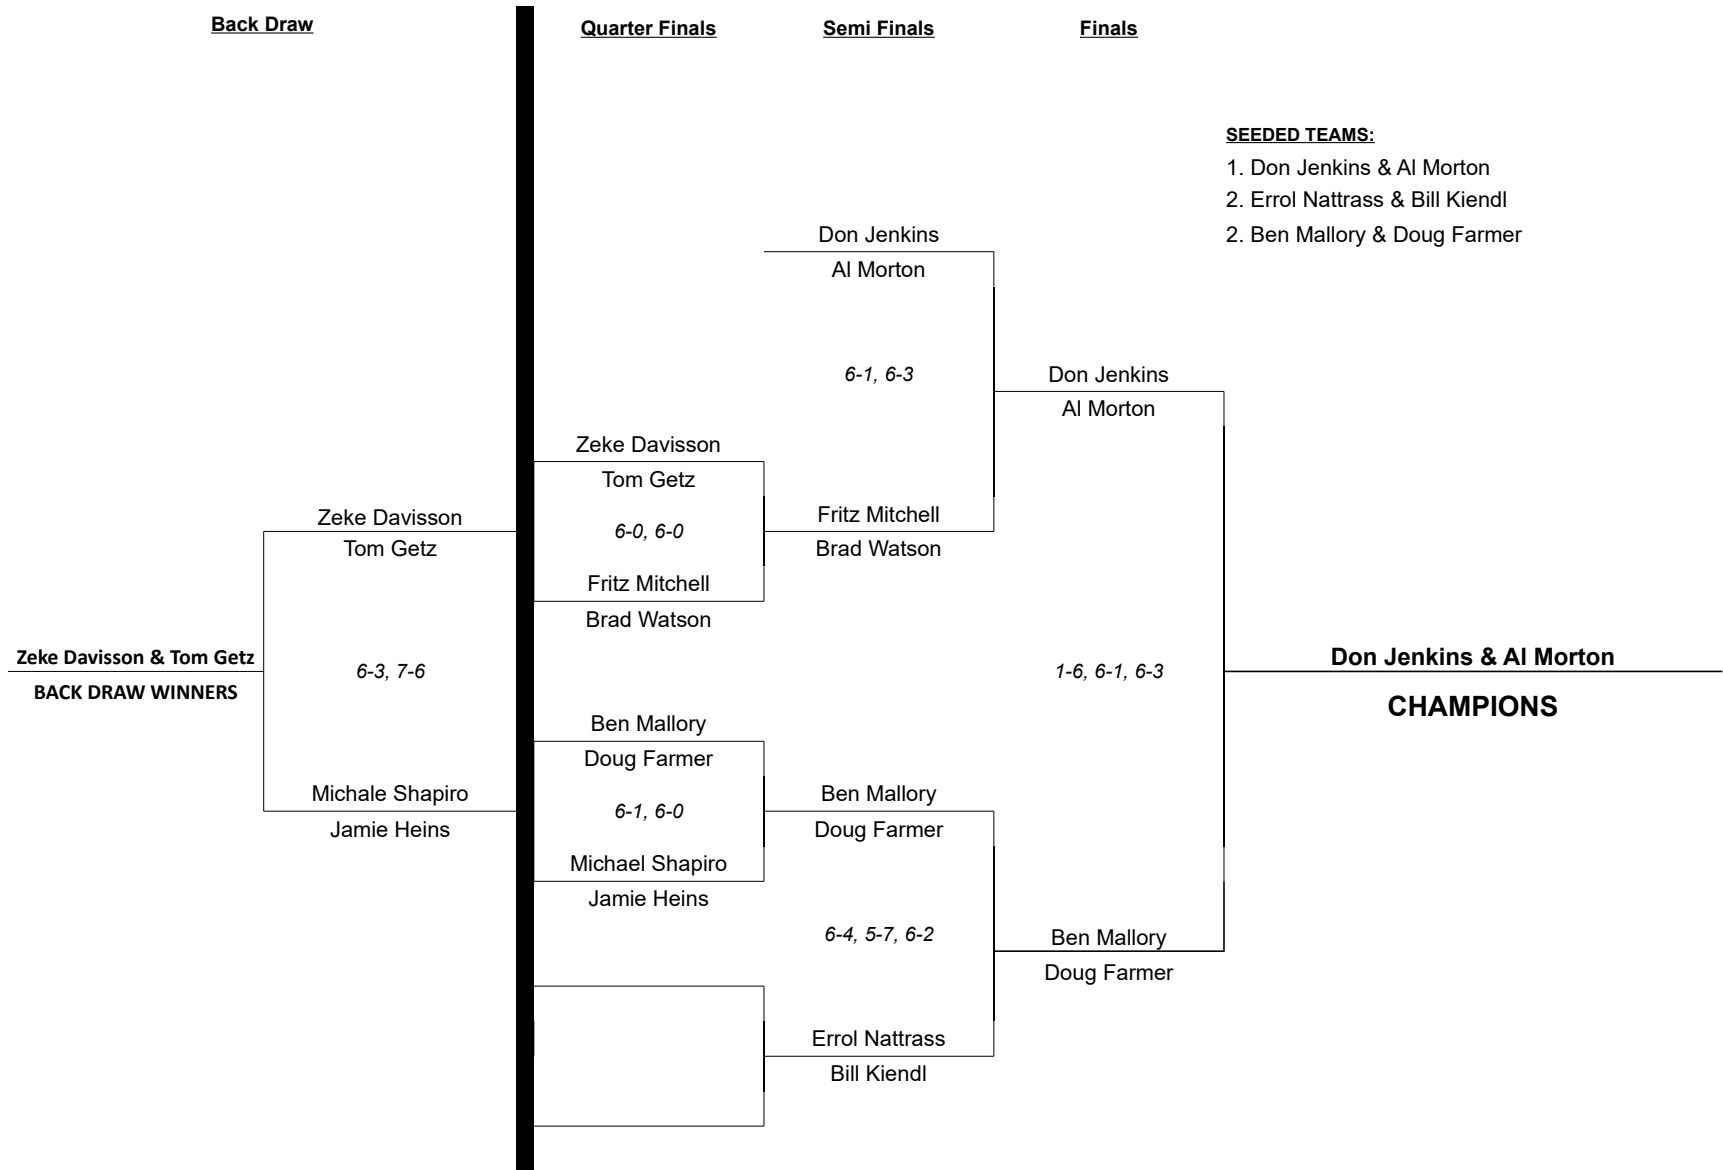

2019 MEN'S DOUBLES

2019 LADIES DOUBLES

TEAM	Katherine Arthuad & Julie Shea	Muff Parsons & Lily Bounds	Wendy Watson & Stef Waite	TOTAL
Katherine Arthuad & Julie Shea	X	0-6, 0-6	1-6, 1-6	0
Muff Parsons & Lily Bounds	6-0, 6-0	X	4-6, 4-6	2
Wendy Watson & Stef Waite	6-1, 6-1	6-4, 6-4	X	4 (CHAMPIONS)

Round	Players	Time
1	Muff & Lily vs Katherine & Julie	9am
2	Muff & Lily vs Wendy & Stef	11:30am
3	Wendy & Stef vs Katherine & Julie	1:30pm

2019 MIXED DOUBLES

TEAM	Brad & Wendy Watson	Muff Parsons & Lowell Thompson	Miles & Stef Waite	TOTAL
Brad & Wendy Watson	X	6-7, 6-3, 6-7	6-2, 6-1	3
Muff Parsons & Lowell Thompson	7-6, 3-6, 7-6	X	7-5, 4-6, 6-0	4 (CHAMPIONS)
Miles & Stef Waite	2-6, 1-6	5-7, 6-4, 0-6	X	1

Round	Players	Time
1	Brad & Wendy vs Miles & Steph	9am
2	Miles & Steph vs Lowell & Muff	2:30pm
3	Brad & Wendy vs Lowell & Muff	4pm