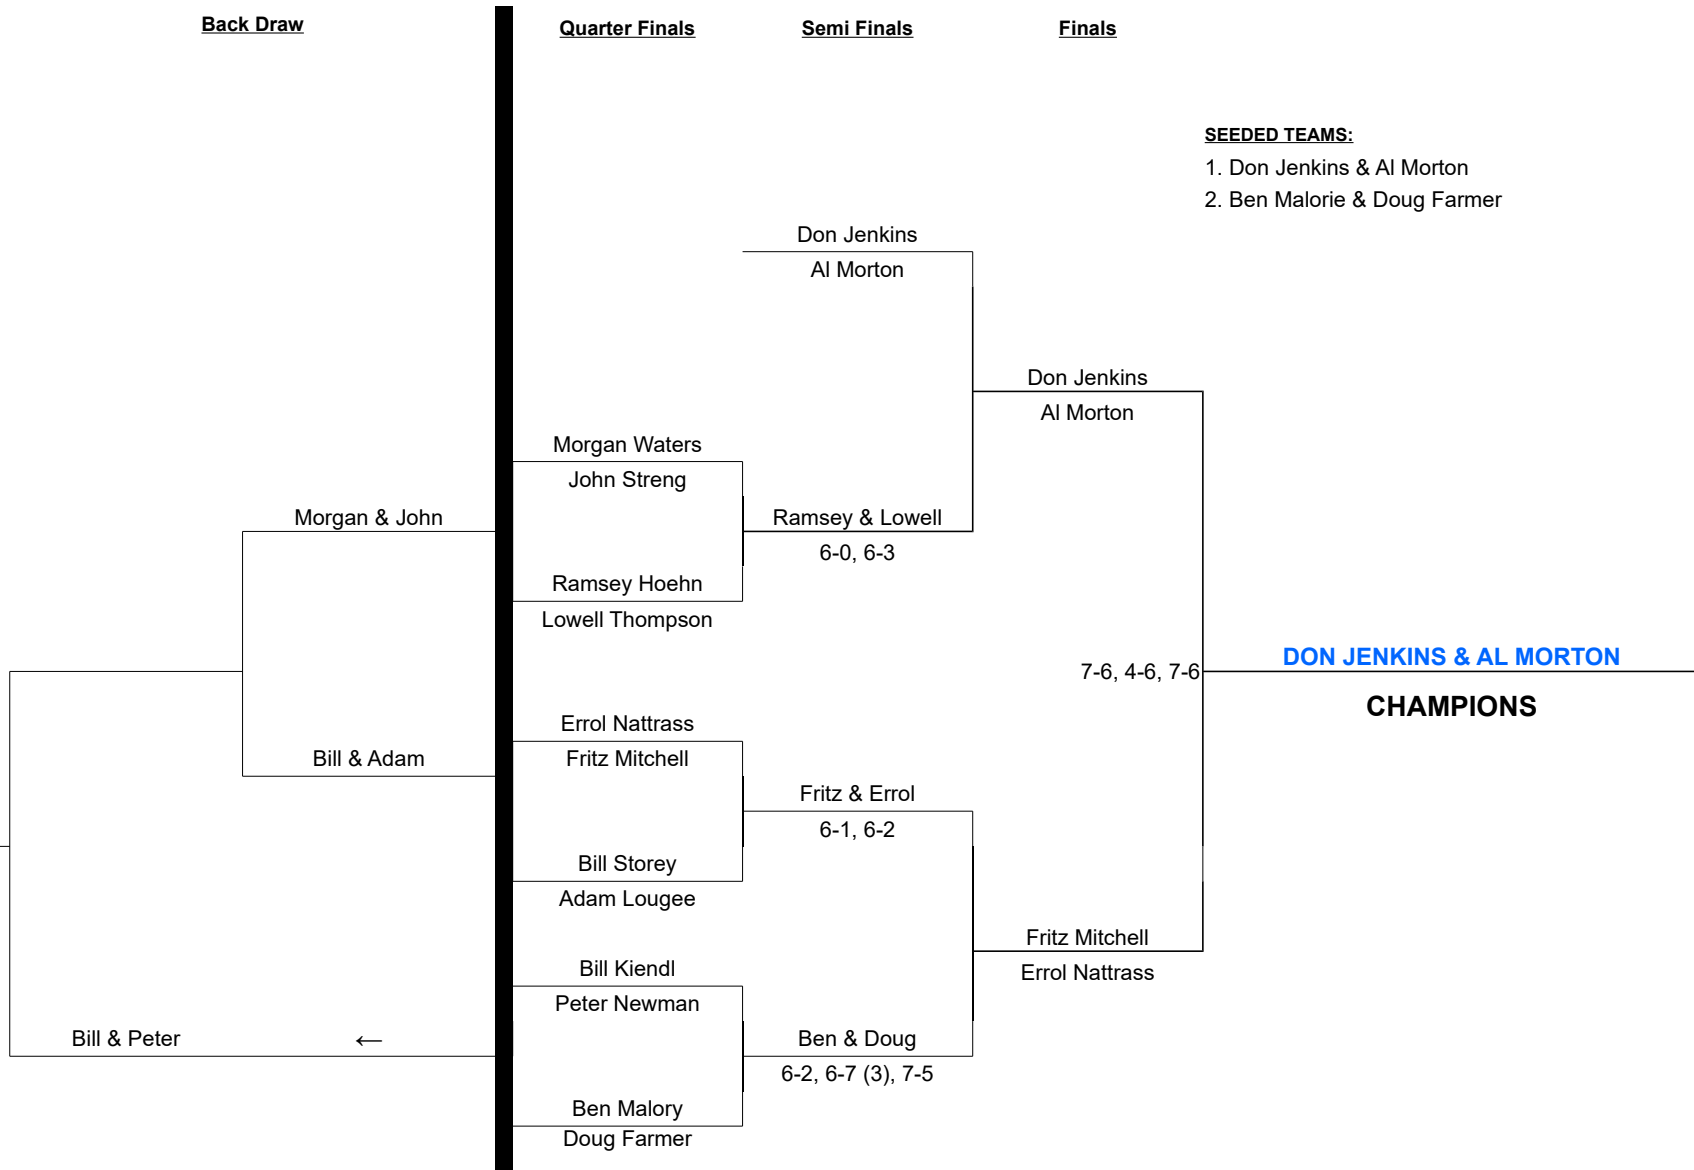

# 2018 MEN'S DOUBLES

Back Draw

Quarter Finals

Semi Finals

Finals

**SEEDED TEAMS:**

- 1. Don Jenkins & Al Morton
- 2. Ben Malorie & Doug Farmer

## 2018 LADIES DOUBLES

TEAM	Katherine Arthuad & Julie Shea	Michelle Cannon & Lily Bounds	Wendy Watson & Stephanie Waite	TOTAL
Katherine Arthuad & Julie Shea	X	Score: 0-6, 1-6	Score: 0-6, 0-6	0 sets
Michelle Cannon & Lily Bounds	Score: 6-0, 6-1	X	Score: 6-7 (5), 2-6	2 sets
Wendy Watson & Stephanie Waite	Score: 6-0, 6-0	Score: 7-6 (5), 6-2	X	4 sets (CHAMPIONS)

<u>Round</u>	<u>Players</u>	<u>Date &amp; Time</u>
1	Michelle & Lily vs Katherine & Julie	Sat 10 <sup>th</sup> at 11am
2	Wendy & Stef vs Katherine & Julie	Sat 10 <sup>th</sup> at 9am
3	Michelle & Lily vs Wendy & Stef	Wed 7 <sup>th</sup> (contract time)