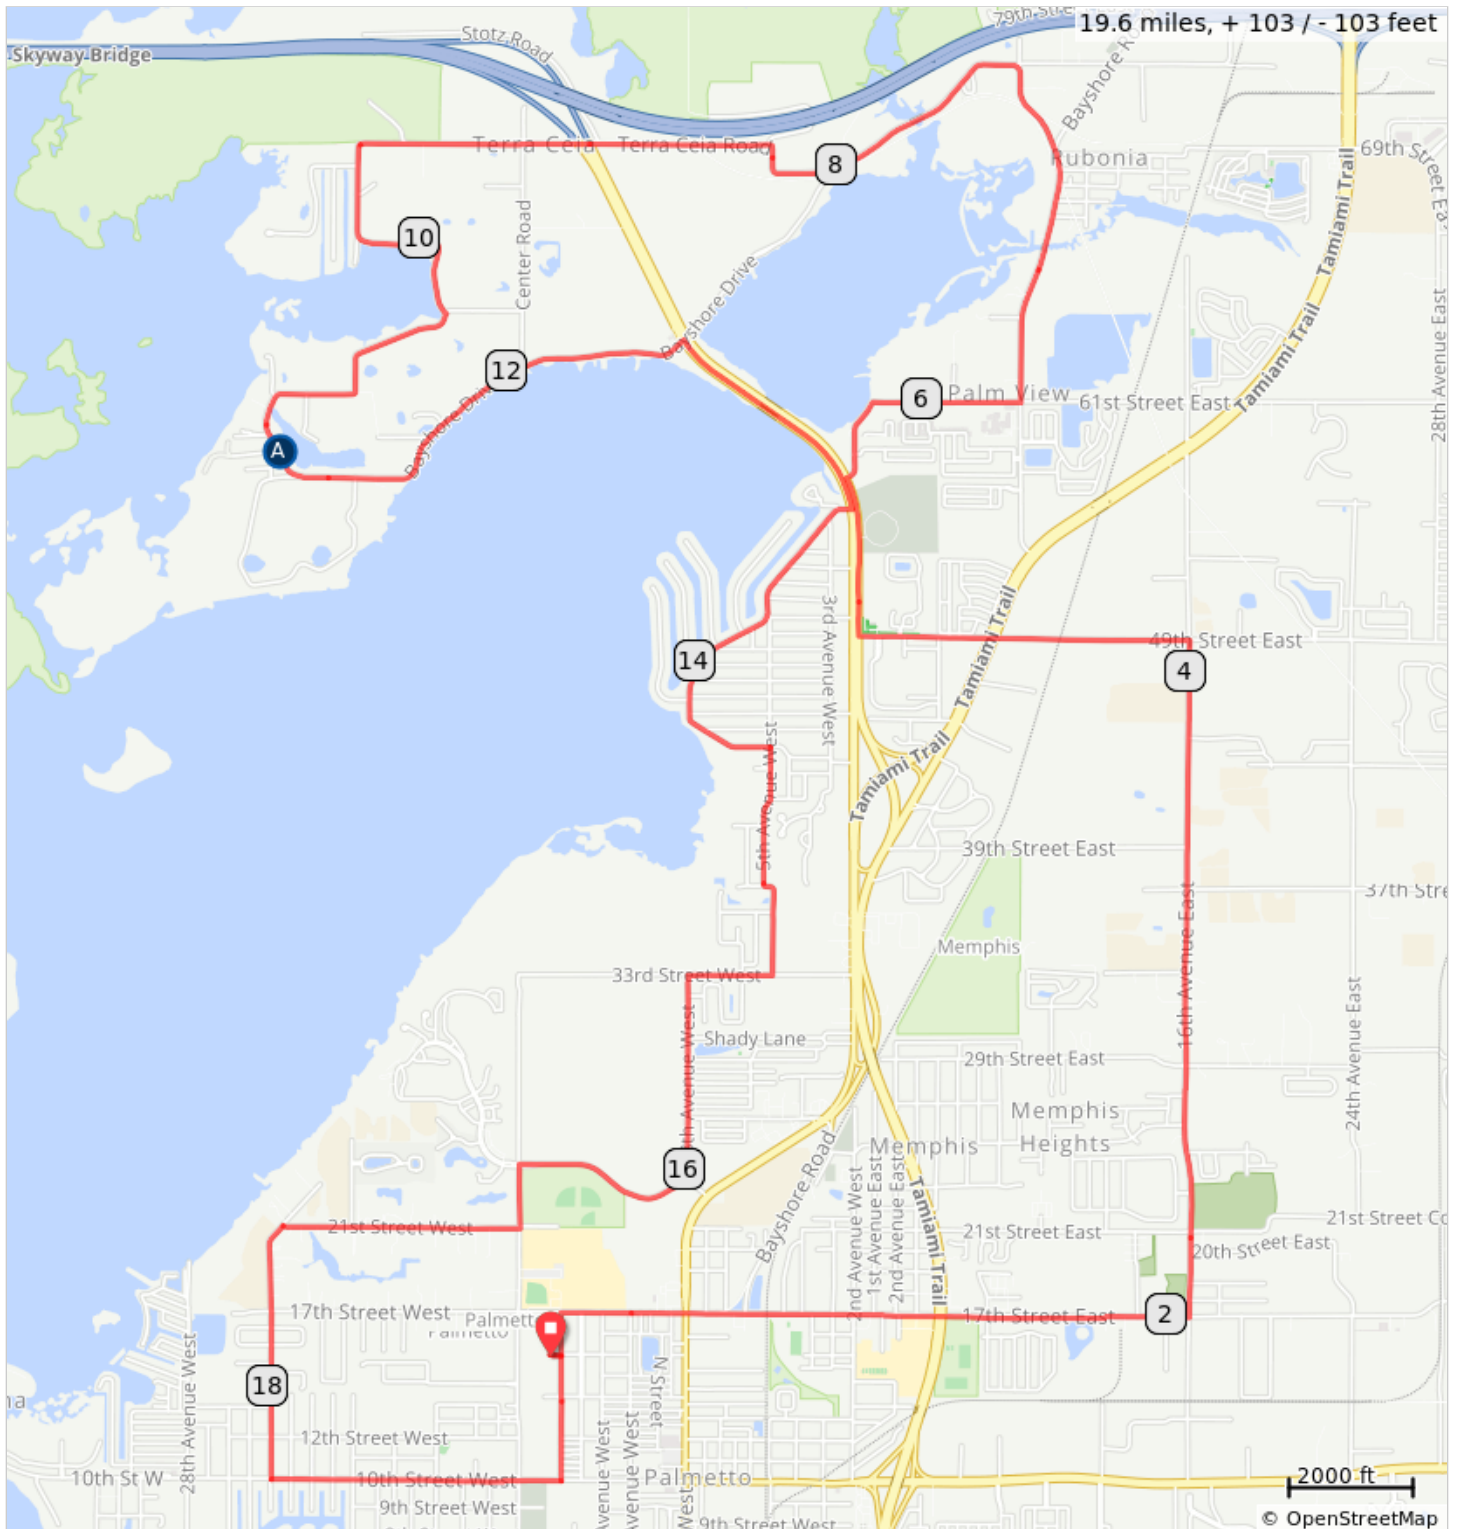

SPBC Classic 2020 20 (Official)

Where:
Palmetto's Manatee County Fairgrounds
1303 17th St W
Palmetto, FL 34221
For Emergencies Call 911 then SAG # (727) 648-9746

A. SAG Stop Terra Ceia

For Emergencies Call 911 then SAG # (727) 648-9746

Num	Dist	Type	Note	Next
1.	0.0	📍	Start of route	0.0
2.	0.0	←	L onto 13th Ave W	0.1
3.	0.2	→	R onto 17th St W	1.9
4.	2.1	←	L onto 16th Ave E/ Canal Rd	2.0
5.	4.1	←	L onto 49th St E/ Experimental Farm Rd	0.6
6.	4.7	↑	CAUTION! WATCH FOR TRAFFIC! Go straight across US41	0.4
7.	5.1	→	R onto US-19 N	0.5
8.	5.6	→	R onto 61st St E/ Palm View Rd	0.7
9.	6.3	←	L onto Bayshore Rd	0.8
10.	7.1	←	Slight L onto Bishop Harbor Rd	0.3

7.1 miles. +38/-42 feet

Num	Dist	Type	Note	Next
11.	7.3	←	Slight L onto 77th St E/Gillette Cir Rd	0.9
12.	8.3	←	Becomes Terra Ceia Rd	0.5
13.	8.8	↑	CAUTION! WATCH FOR TRAFFIC! Go straight across US19	1.5
14.	10.3	→	R onto 63rd St W/Bayshore Dr	0.9
15.	11.1	→	R into SAG stop #1	1.4
16.	12.6	→	R onto US-19 S	0.7
17.	13.3	→	R onto 8th Ave Blvd W/Palmetto Point Dr	1.1
18.	14.4	→	R onto 5th Ave W	0.4
19.	14.9	←	At Stop, Turn L then R to stay on 5th Ave W	0.3
20.	15.2	→	R onto 33rd St W	0.3

8.1 miles. +50/-40 feet

Num	Dist	Type	Note	Next
21.	15.4	←	L onto 8th Ave W	0.6
22.	16.0	→	R onto 23rd St W	0.5
23.	16.6	←	L onto 14th Ave W	0.2
24.	16.8	→	R onto 21st St W	0.7
25.	17.5	←	L onto 27th Ave Blvd W	0.1
26.	17.6	←	Road becomes 24th Ave W	0.7
27.	18.3	←	L onto 10th St W	0.9
28.	19.2	←	L onto 13th Ave W	0.4
29.	19.5	←	L at 15th St W	0.0
30.	19.6	📍	End of route	0.0