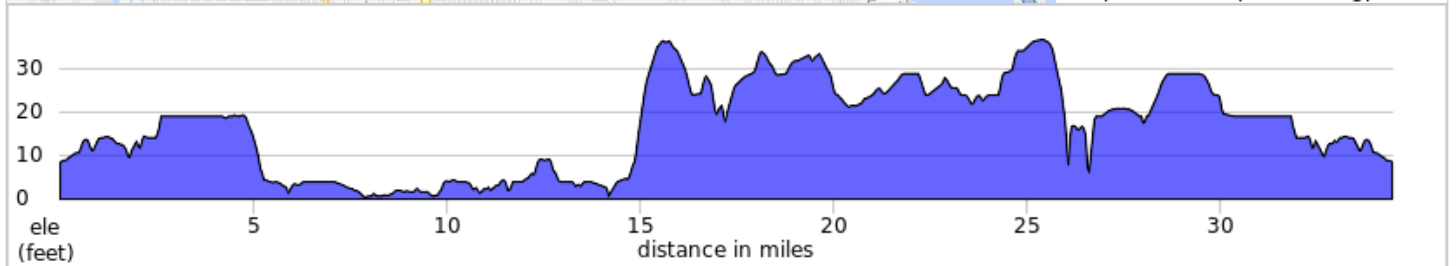

SPBC Classic 2019 36 (Official)

Palmetto's Manatee County Fairgrounds
1303 17th St W
Palmetto, FL 34221
Call 911 For emergencies

A. SAG Stop Terra Ceia

B. SAG Stop Peace River Coop

Turn right into fairgrounds Call 911 for emergencies

(c)2019 St. Petersburg Bicycle Club

SPBC Classic 2019 36 (Official)

Dist	Type	Note	Next
0.0		Start of route	0.0
0.0		L onto 13th Ave W	0.1
0.2		R onto 17th St W/Memphis Rd	1.9
2.1		L onto 16th Ave E/Canal Rd	2.0
4.1		L onto 49th St E/Experimental Farm Rd	1.0
5.1		R onto US-19 N	1.8
6.9		CAUTION! L onto 73rd St W/Terra Ceia Rd	0.8
7.7		L into SAG stop	0.6
8.3		R onto 63rd St W/Bayshore Dr	2.3
10.6		CAUTION! WATCH FOR TRAFFIC! Go straight across US19	0.7

7.5 miles. +21/-33 feet

Turn right into fairgrounds Call 911 for emergencies

(c)2019 St. Petersburg Bicycle Club