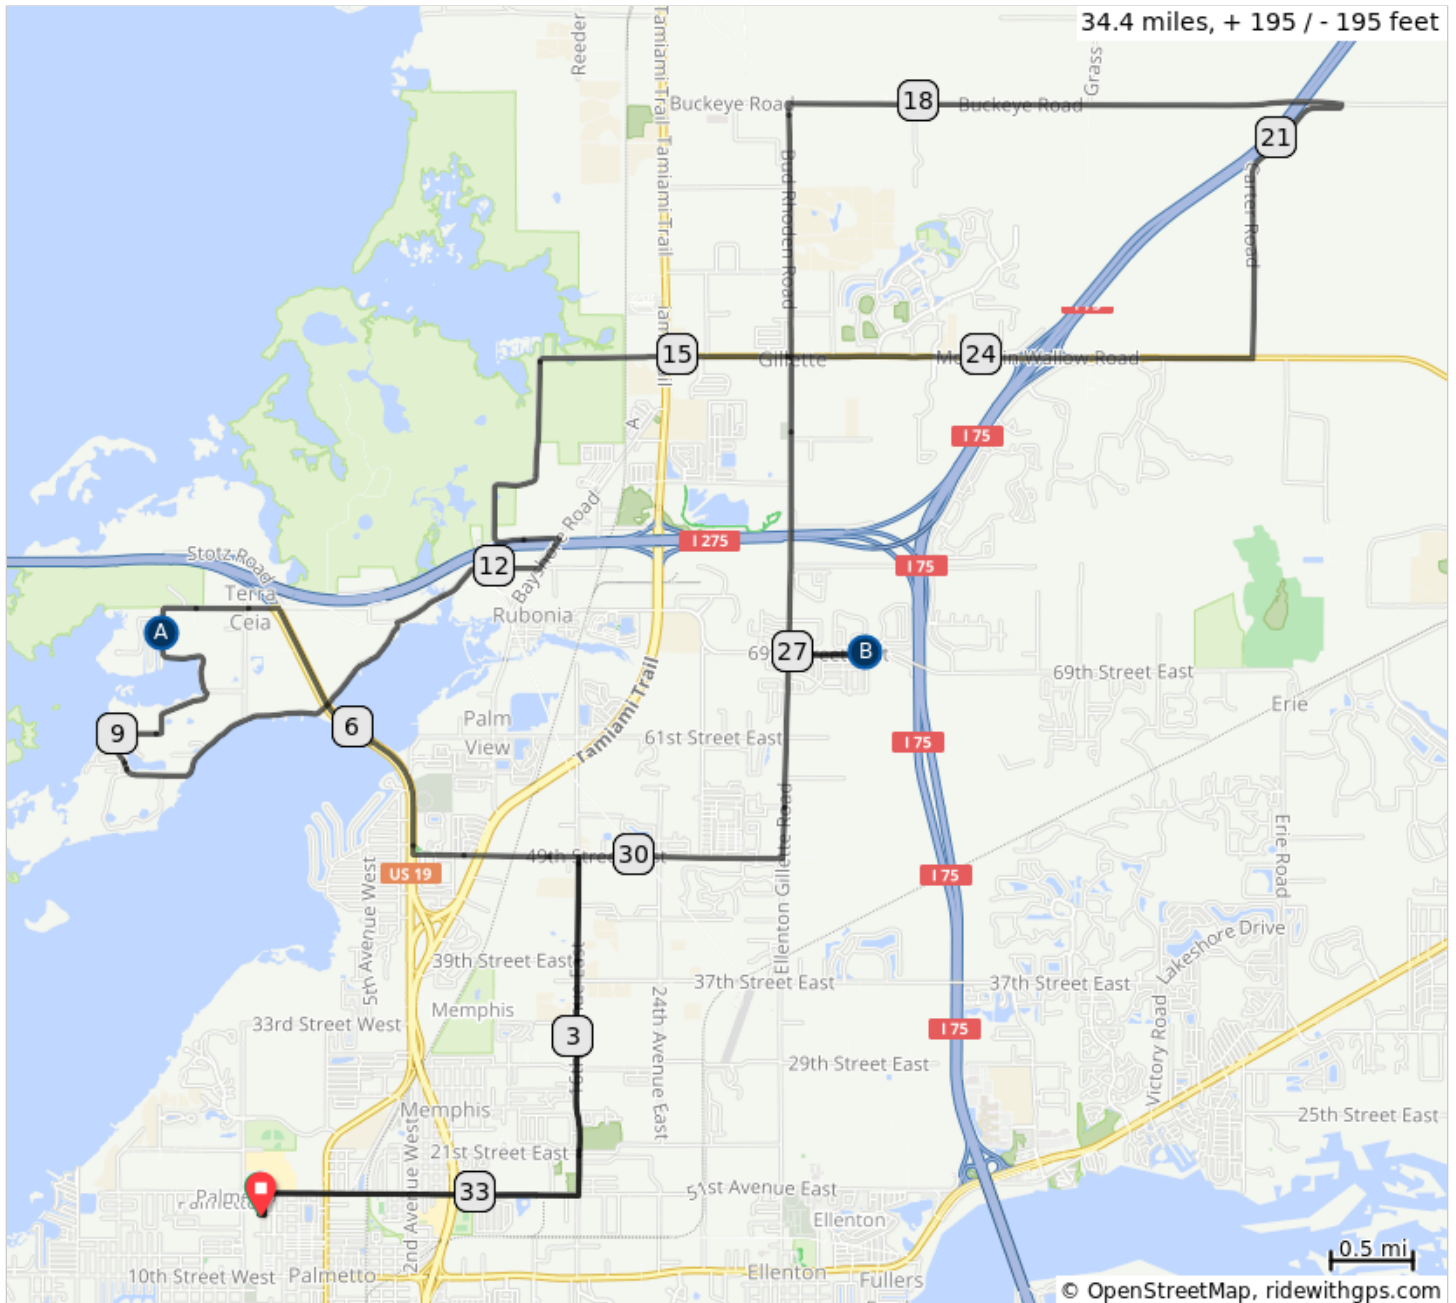

SPBC Classic 2019 36 (Official)

Palmetto's Manatee County Fairgrounds
1303 17th St W
Palmetto, FL 34221
Call 911 For emergencies

A. SAG Stop Terra Ceia

B. SAG Stop Peace River Coop

Turn right into fairgrounds Call 911 for emergencies

(c)2019 St. Petersburg Bicycle Club

SPBC Classic 2019 36 (Official)

Dist	Type	Note	Next
0.0		Start of route	0.0
0.0		L onto 13th Ave W	0.1
0.2		R onto 17th St W/Memphis Rd	1.9
2.1		L onto 16th Ave E/Canal Rd	2.0
4.1		L onto 49th St E/Experimental Farm Rd	1.0
5.1		R onto US-19 N	1.8
6.9		CAUTION! L onto 73rd St W/Terra Ceia Rd	0.8
7.7		L into SAG stop	0.6
8.3		R onto 63rd St W/Bayshore Dr	2.3
10.6		CAUTION! WATCH FOR TRAFFIC! Go straight across US19	0.7

10.6 miles. +31/-36 feet

Dist	Type	Note	Next
11.3		R onto 72nd St W/Terra Ceia Rd	1.0
12.3		L onto Bayshore Rd/Old U.S 41 S	0.2
12.5		L onto 79th St E	0.4
12.8		Slight R onto Bishop Harbor Rd	2.8
15.7		L onto 36th Ave E/Bud Rhoden Rd	1.5
17.2		R onto Buckeye Rd	3.3
20.5		R onto Carter Rd	1.9
22.4		R onto 97th St E/Moccasin Wallow Rd	2.8
25.2		L onto 36th Ave E/Ellenton Gillette Rd	1.8
27.0		L onto 69th St E	0.5

16.4 miles. +130/-115 feet

Dist	Type	Note	Next
27.4		U-Turn at SAG Stop Peace River Electrical Coop	0.5
27.9		L onto 36th Ave E/Ellenton Gillette Rd	1.2
29.1		R onto 49th St E/Experimental Rd	1.2
30.4		L onto 16th Ave E/Canal Rd	2.0
32.4		R onto 17th St E	1.9
34.3		L onto 13th Ave W	0.1
34.4		R into fairgrounds	0.0
34.4		End of route	0.0