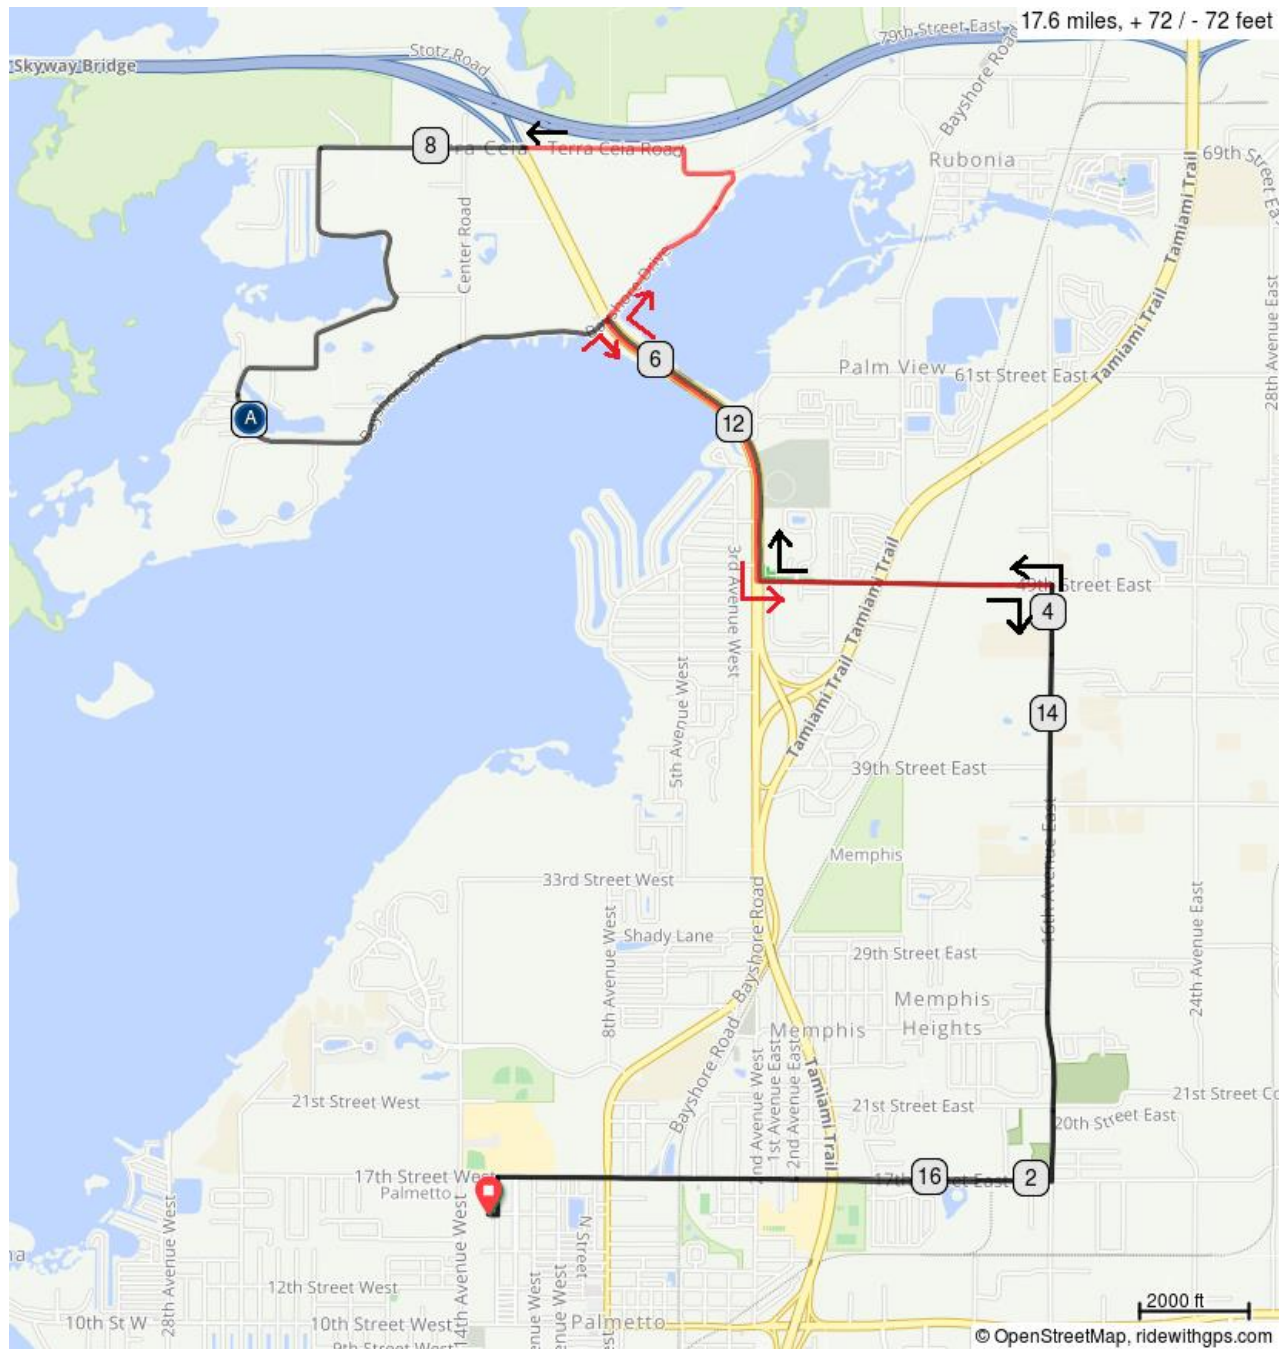

SPBC Classic 2018 20 (Official)

Palmetto's Manatee County Fairgrounds

1303 17th St W

Palmetto, FL 34221

Call 911 for emergencies then SAG # (727) 415-3873

T Terra Ceia SAG Stop

Call 911 for emergencies then SAG #(727) 415-3873 (c)2018 St. Petersburg Bicycle Club