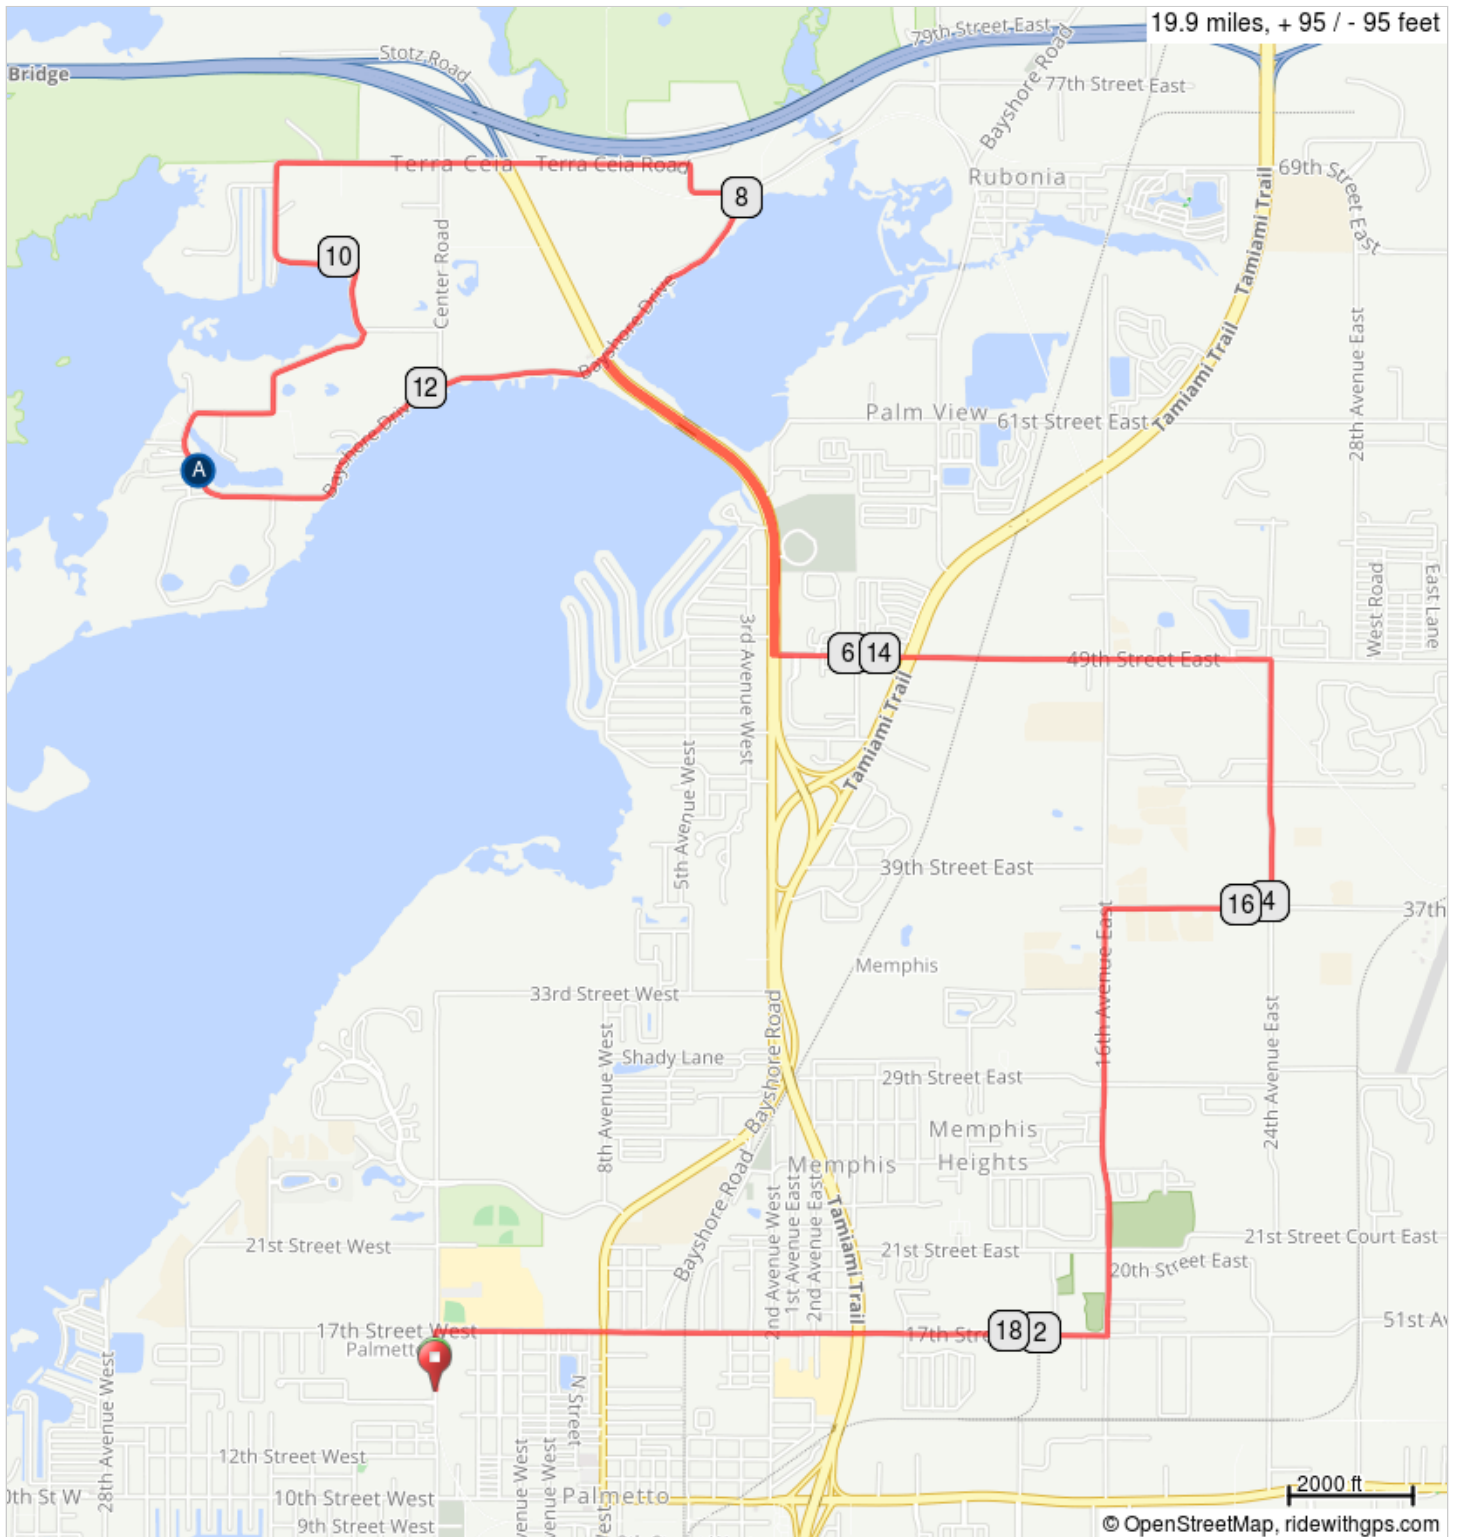

SPBC Classic 2017 20 (Official)

Where:

Palmetto's Manatee County Fairgrounds

1303 17th St W

Palmetto, FL 34221

Call 911 For emergencies then SAG # (703) 362-4686

A. SAG Stop

Call 911 For emergencies then SAG #(703) 362-4686 (c)2017 St. Petersburg Bicycle Club

SPBC Classic 2017 20 (Official)

Num	Dist	Type	Note	Next
1.	0.0		Start of route	0.2
2.	0.2		R onto 17th St W/Memphis Rd	2.0
3.	2.2		L onto 16th Ave E/Canal Rd	1.3
4.	3.5		R onto 37th St E/Mendoza Rd	0.5
5.	4.0		L at the 1st cross street onto 24th Ave E/Oakhurst Rd	0.8
6.	4.7		L onto 49th St E/Experimental Rd	1.5
7.	6.2		R onto US-19 N	1.1
8.	7.4		R onto Bayshore Dr	0.7

7.4 miles. +32/-36 feet

Num	Dist	Type	Note	Next
9.	8.0		L onto Terra Ceia Rd	0.8
10.	8.8		CAUTION! Continue across US301	1.5
11.	10.3		R onto 63rd St W/Bayshore Dr	0.8
12.	11.1		SAG Stop Rest Stop	1.4
13.	12.5		R onto US-19 S	1.1
14.	13.7		CAUTION! L onto 49th St E/Experimental Farm Rd	1.5
15.	15.2		R onto 24th Ave E/Oakhurst Rd	0.8
16.	15.9		R onto 37th St E/Mendoza Rd	0.5

8.6 miles. +44/-29 feet

Num	Dist	Type	Note	Next
17.	16.4		L onto 16th Ave E/Canal Rd	1.3
18.	17.7		R onto 17th St E	2.0
19.	19.7		L onto 14th Ave W	0.2
20.	19.9		End of route	0.0

4.0 miles. +12/-23 feet