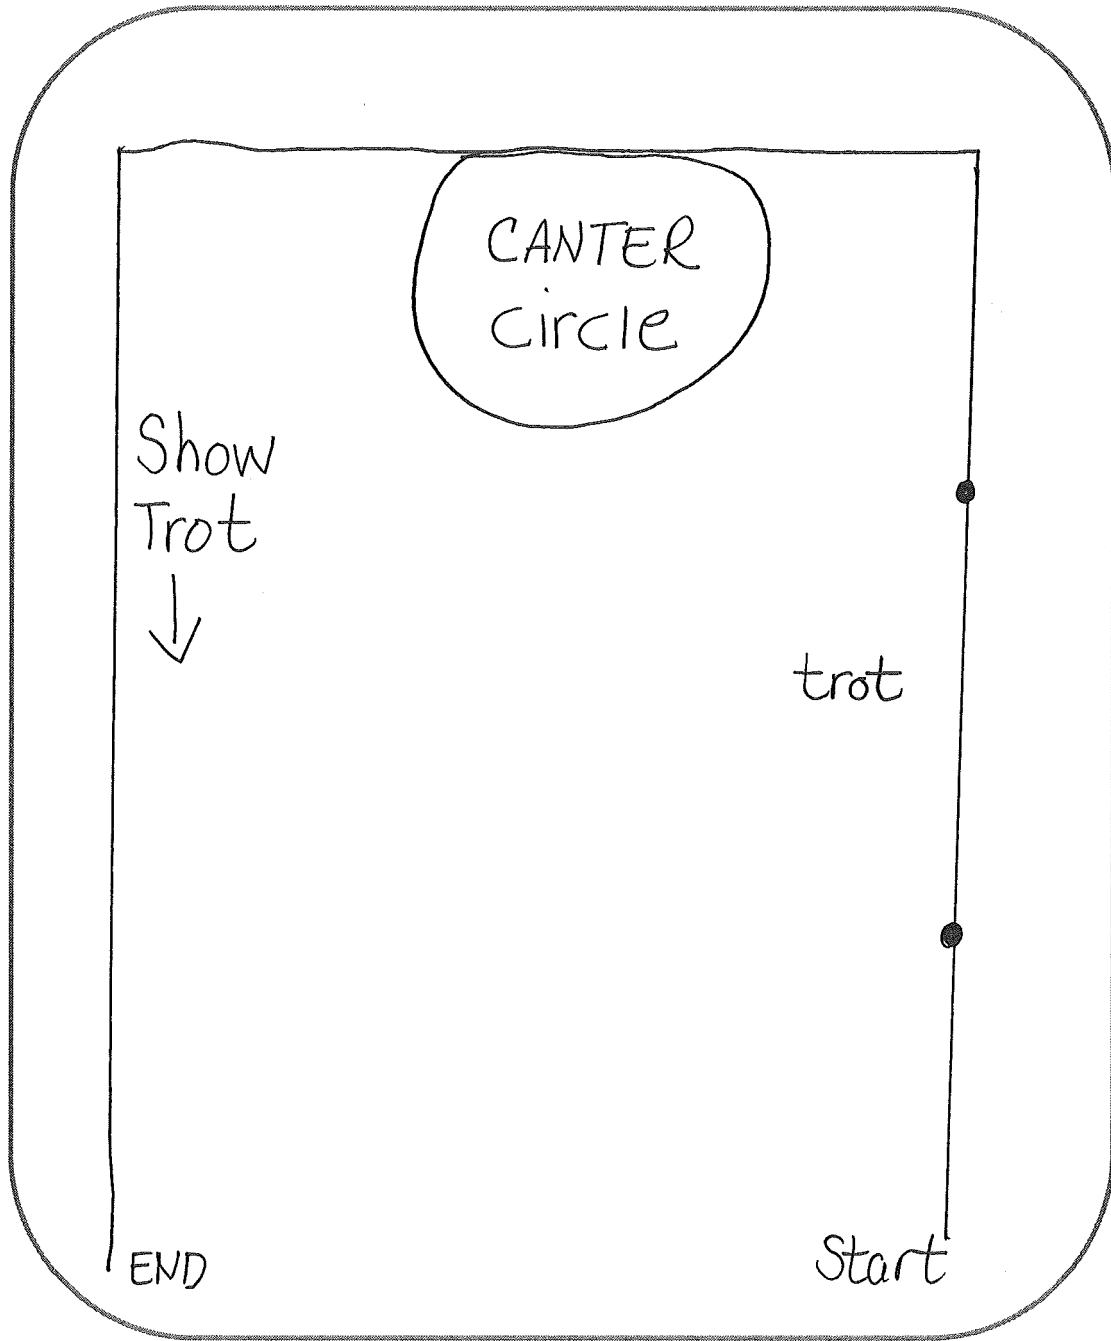

2019 JR/SR Pattern

Trot to the center of the far end of the ring demonstrating two changes of diagonals

Canter a Circle

Trot down the other side of the ring back to the lineup at a show trot

2019 Walk/Trot Pattern

Trot to the center of the far end of the ring showing two changes of diagonal.

Halt and reverse, Walk to the corner.

Trot back down the rail at the show trot.