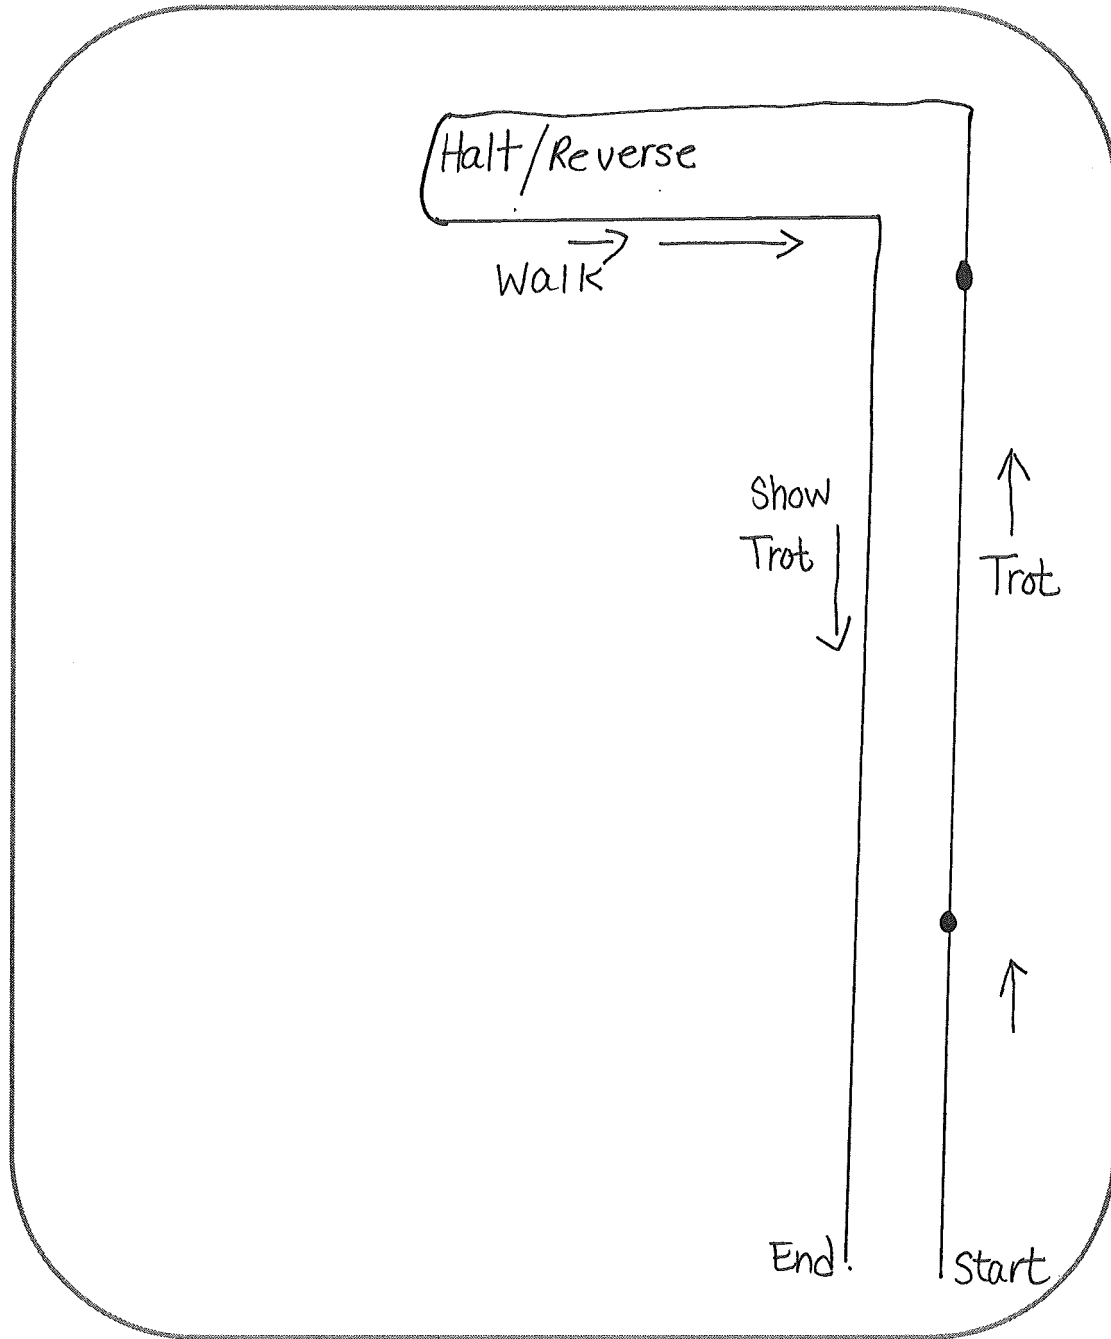

2019 JR/SR Pattern

Trot to the center of the far end of the ring demonstrating two changes of diagonals

Canter a Circle

Trot down the other side of the ring back to the lineup at a show trot

2019 Walk/Trot Pattern

Trot to the center of the far end of the ring showing two changes of diagonal.

Halt and reverse, Walk to the corner.

Trot back down the rail at the show trot.