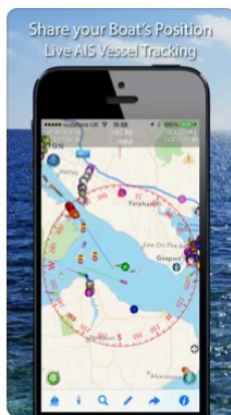

Northern Century Race Tracking 2020

Boat Beacon
AIS Marine Navigat...
★★★★★ 102

OPEN

Boat Beacon is a phone app that transmits to AIS, if your boat does not already have AIS.

Ship Finder is a phone app that your family and friends may use to track your progress in the race.

The USCG requests that all boats are tracked during this race, and Swiftsure Race Trackers are not available this year. We request that each boat transmits to AIS this year, and encourage you to share Ship Finder with your family and friends.