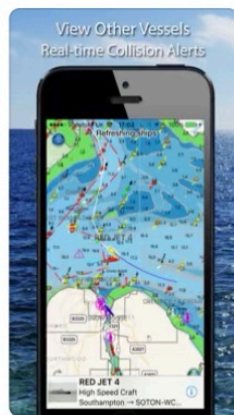

Northern Century Race Tracking 2020

Boat Beacon
AIS Marine Navigat...
★★★★★ 102

OPEN

Boat Beacon is a phone app that transmits to AIS, if your boat does not already have AIS.

Ship Finder is a phone app that your family and friends may use to track your progress in the race.

The USCG requests that all boats are tracked during this race, and Swiftsure Race Trackers are not available this year. We request that each boat transmits to AIS this year, and encourage you to share Ship Finder with your family and friends.