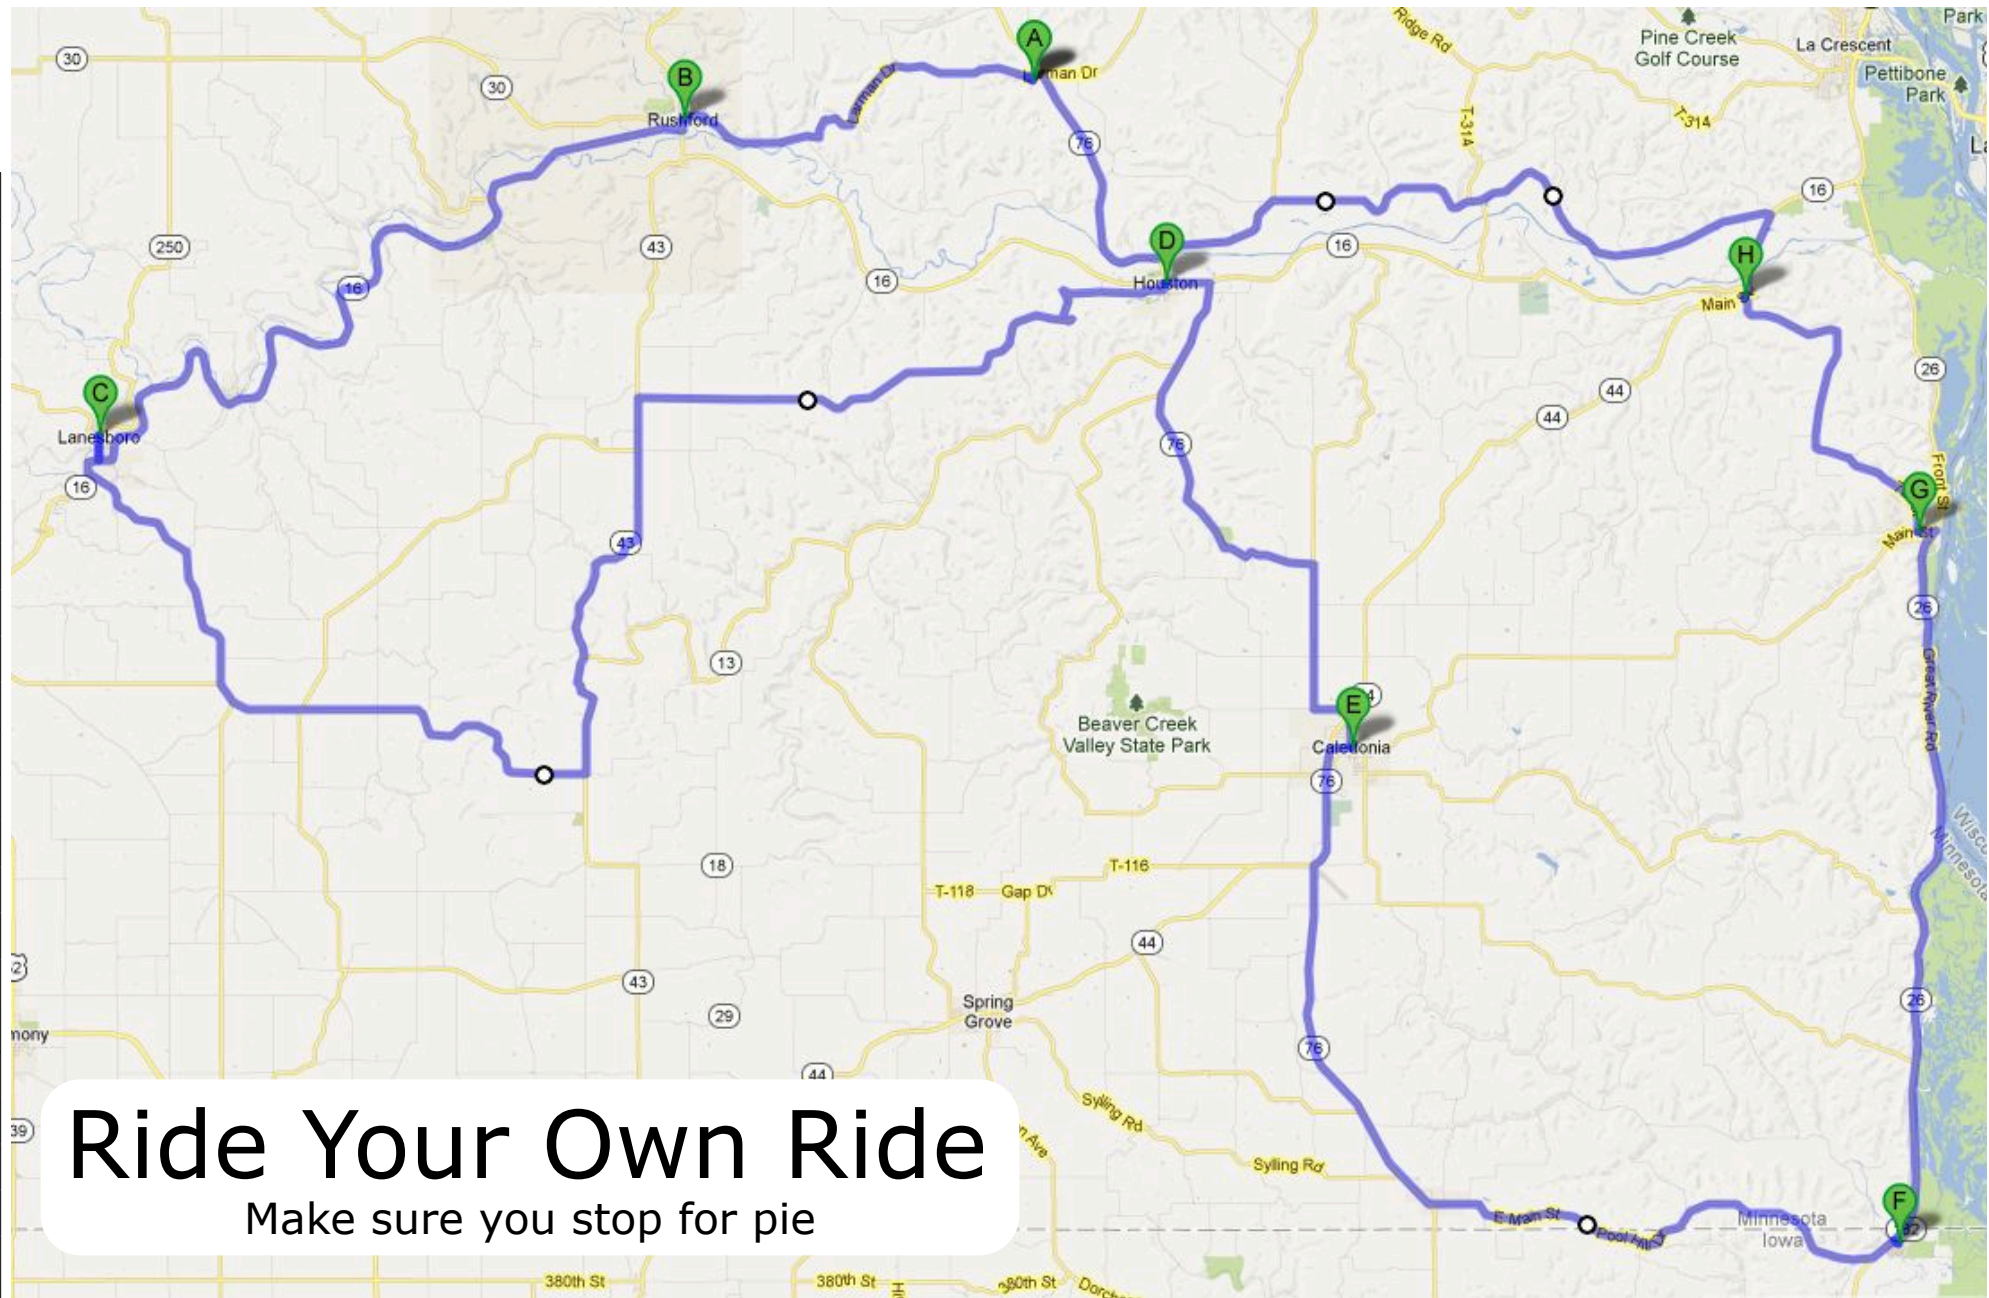

Hiawatha Rally

Self Guided Road Route

138 miles, 3 hours 48 mins

Direction	Road	Dist.
Leave Site	C Rd 26 W	7.4 mi
Thru Town B	Rushford, MN	
Left	S Mill St	0.2 mi
Right	MN-16 W	17.7 mi
Thru Town C	Lanesboro, MN	
Left	Co Hwy 21	5.8 mi
Continue	Co Hwy 12	7.8 mi
Left	MN-43 N	2.5 mi
Left	MN-43 N	5.7 mi
Right	Co Hwy 10	2.0 mi
Continue	County Rd 13	9.5 mi
Thru Town D	Houston, MN	1.2 mi
Right	MN-76 S	10.4 mi
Thru Town E	Caledonia, MN	0.7 mi
Continue	MN-44 W/MN-76 S	2.4 mi
Left	MN-76 S	7.3 mi
Left	CoRd 2/W Main St/Pool Hill	9.7 mi
Left	IA-26 N / Great River Rd	0.5 mi
Thru Town F	New Albin, IA	0.1 mi
Left	IA-26 N / Great River Rd	14.3 mi
at Town G	Brownsville, MN	
Sharp left	Main St W	0.4 mi
Right	Co Rd 18 N / 7th St N	7.3 mi
Thru Town H	Hokah, MN	
Right	Mill St E / MN-16 E	1.7 mi
Left	County Rd 21 W	11.3 mi
Left	County Rd 9	2.7 mi
Right	MN-76 N	4.9 mi
Left	C Rd 26 W	0.3 mi

Ride Your Own Ride

Make sure you stop for pie

Lunch Options in Lanesboro, MN		
Riverside On the Root	109 Parkway Ave S, Lanesboro,	(507) 467-3663
Pedal Pushers Cafe	121 Parkway Ave N, Lanesboro,	(507) 467-1050
Smokey River BBQ	101 Rivers Edge Dr, Lanesboro,	(507) 467-7427
Lanesboro Pastry Shoppe	202 Parkway Ave Lanesboro,	(507) 467-2867