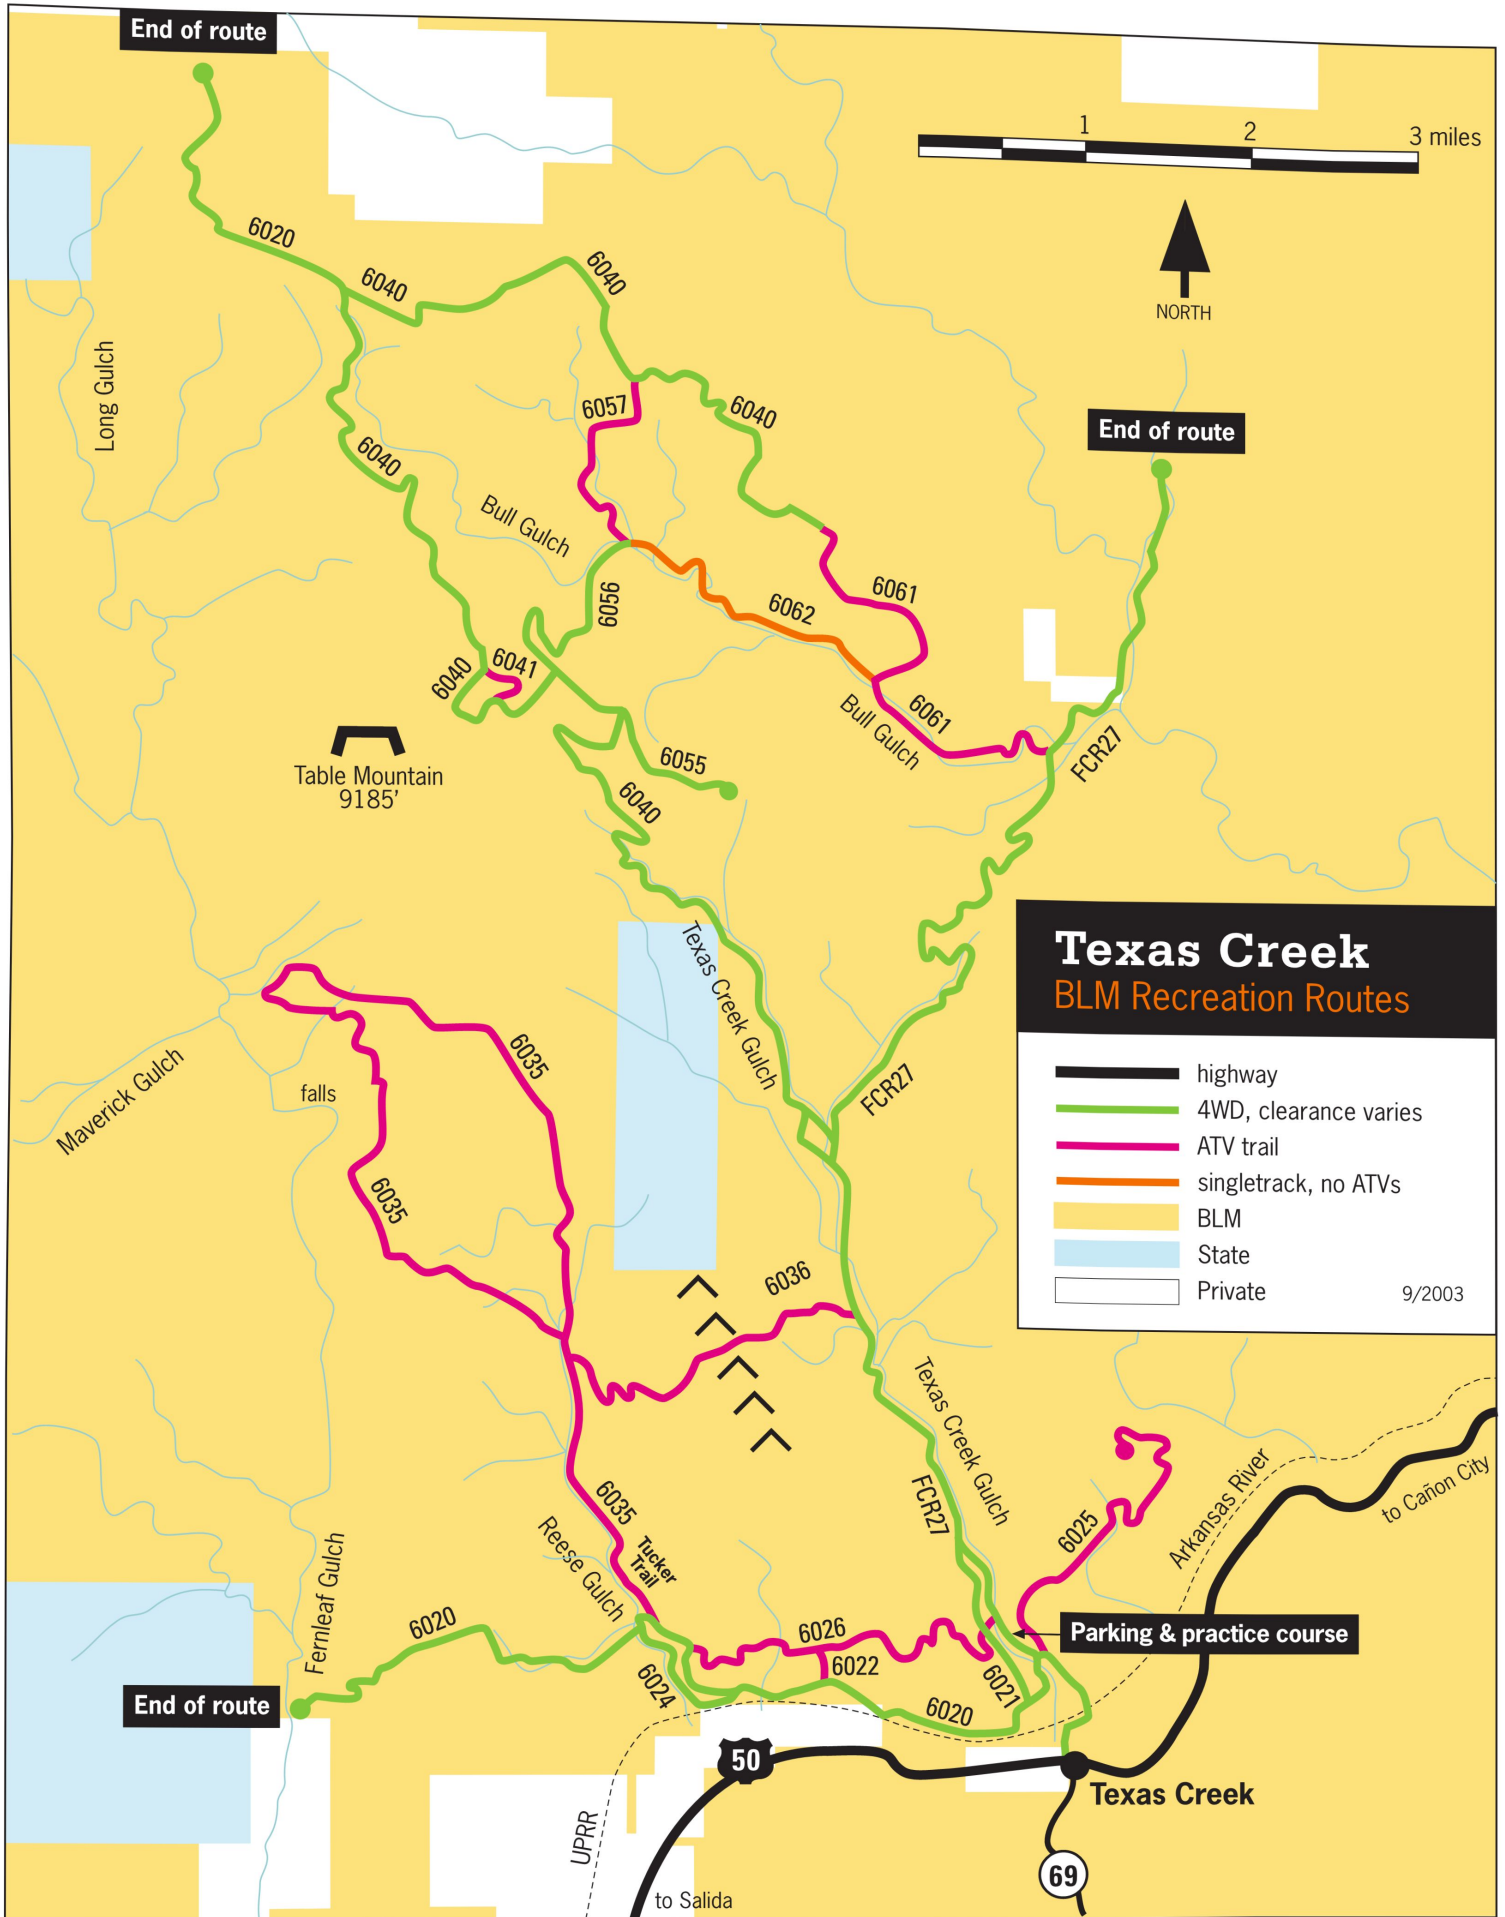

Texas Creek

Travel Management Area

TREAD LIGHTLY!

- T**ravel and recreate with minimum impact.
- R**espect the environment and the rights of others.
- E**ducate yourself, plan and prepare before you go.
- A**void streams, meadows, ponds, muddy roads and trails, steep hillsides, wildlife and livestock.
- D**iscover the rewards of responsible recreation.

Texas Creek BLM Recreation Routes

- highway
- 4WD, clearance varies
- ATV trail
- singletrack, no ATVs
- BLM
- State
- Private

9/2003