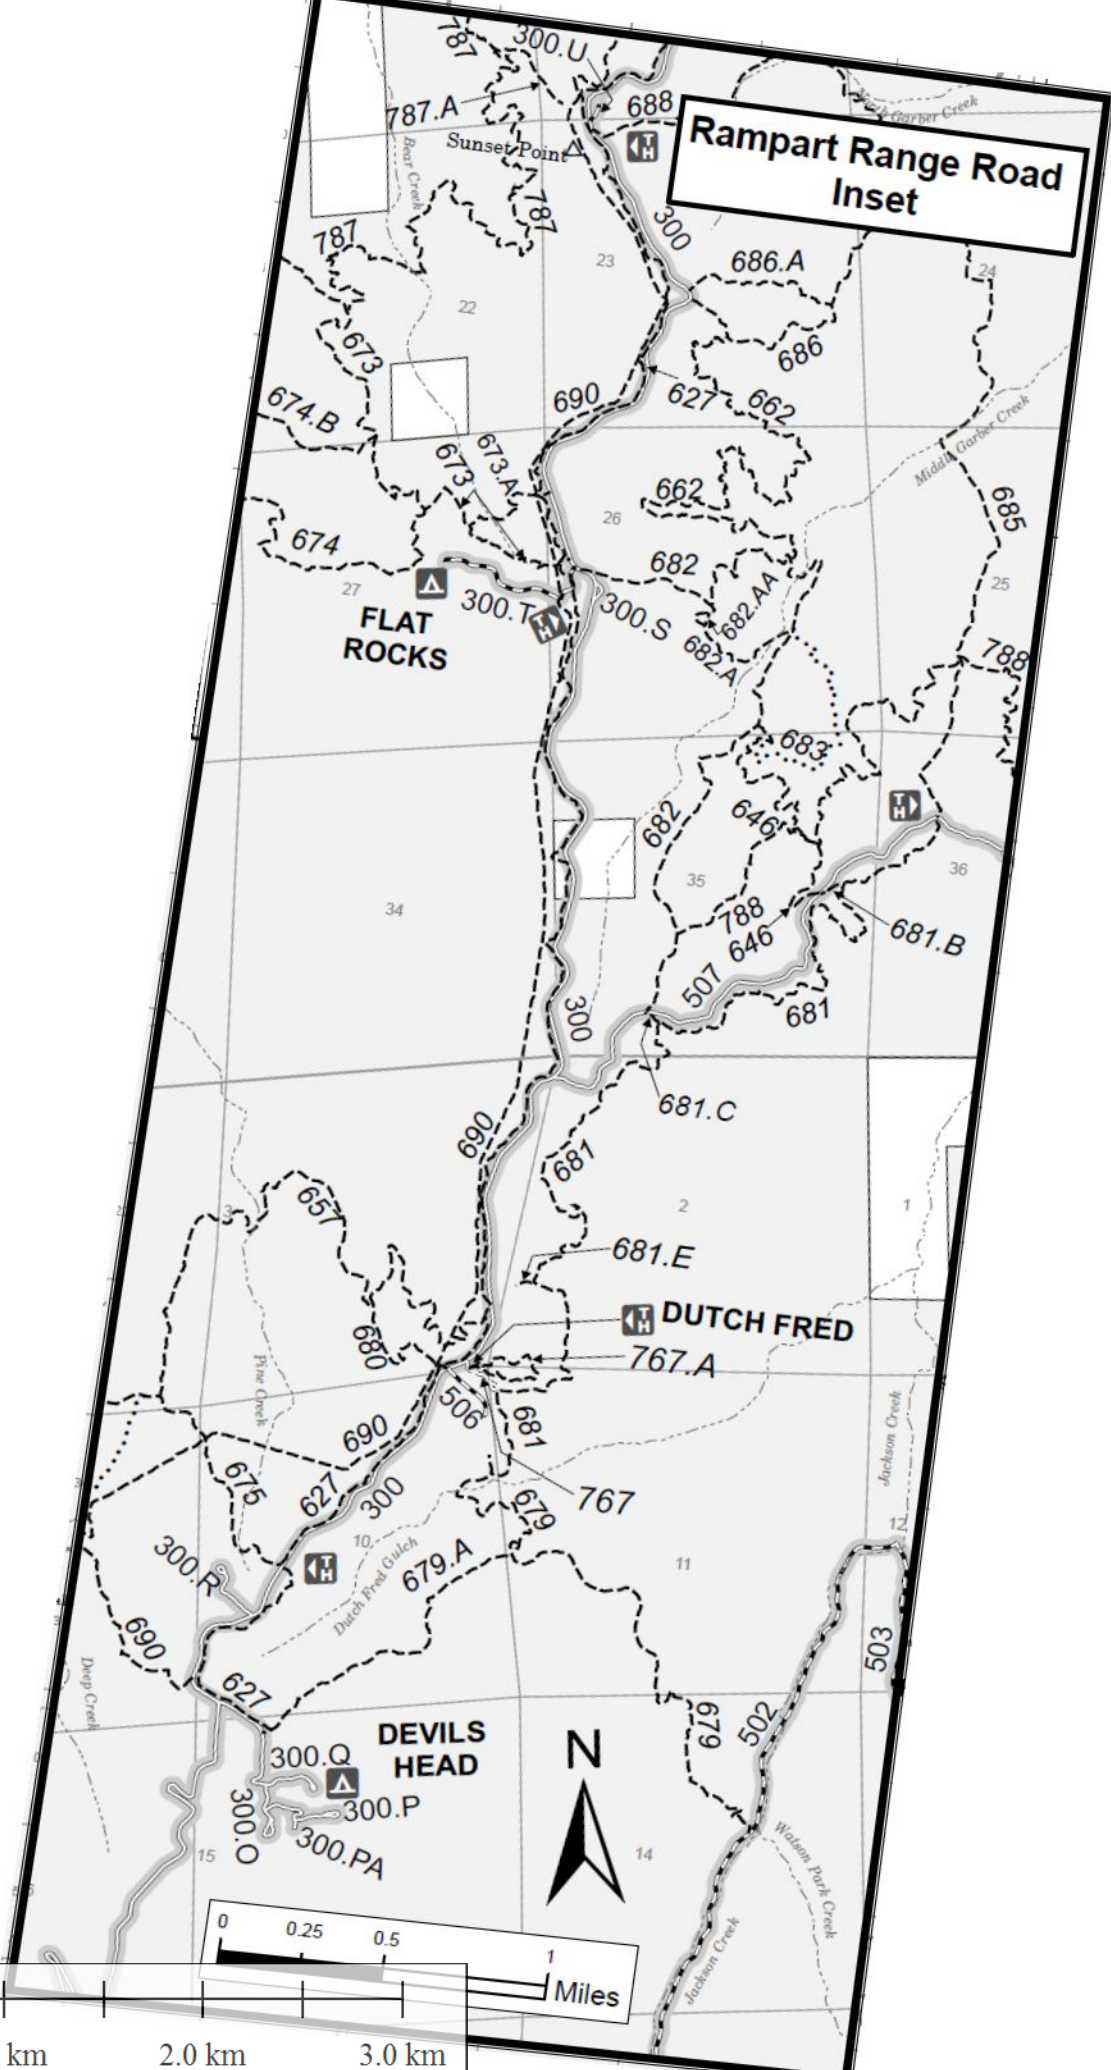

# Rampart Range Road Inset

**FLAT ROCKS**

**DUTCH FRED**

**DEVILS HEAD**

0 0.25 0.5 1 Miles