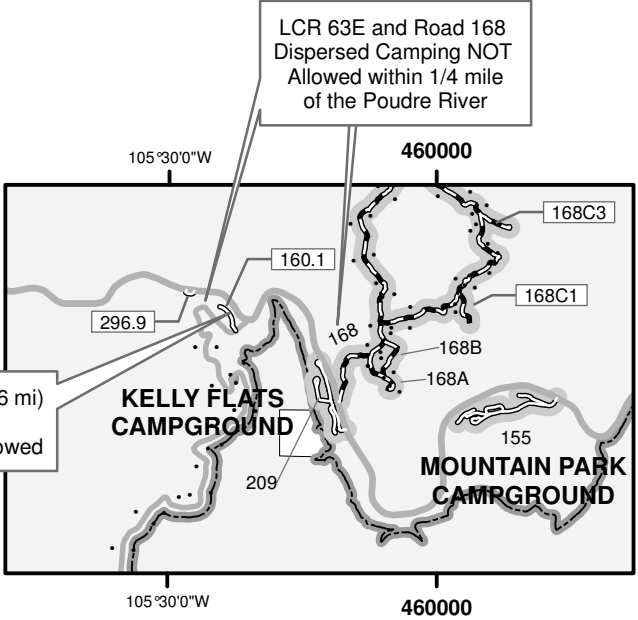

Errata Page 2
Motor Vehicle Use Map
Canyon Lakes Ranger District
Roosevelt National Forest
JUL 17 2009

Road 160.1 Length 863 ft (.16 mi)
 Highway Legal Only
 Dispersed Camping NOT Allowed

Road 69A Dispersed
 Camping NOT Allowed

Add Road 534
 Highway Legal Only
 Dispersed Camping Allowed