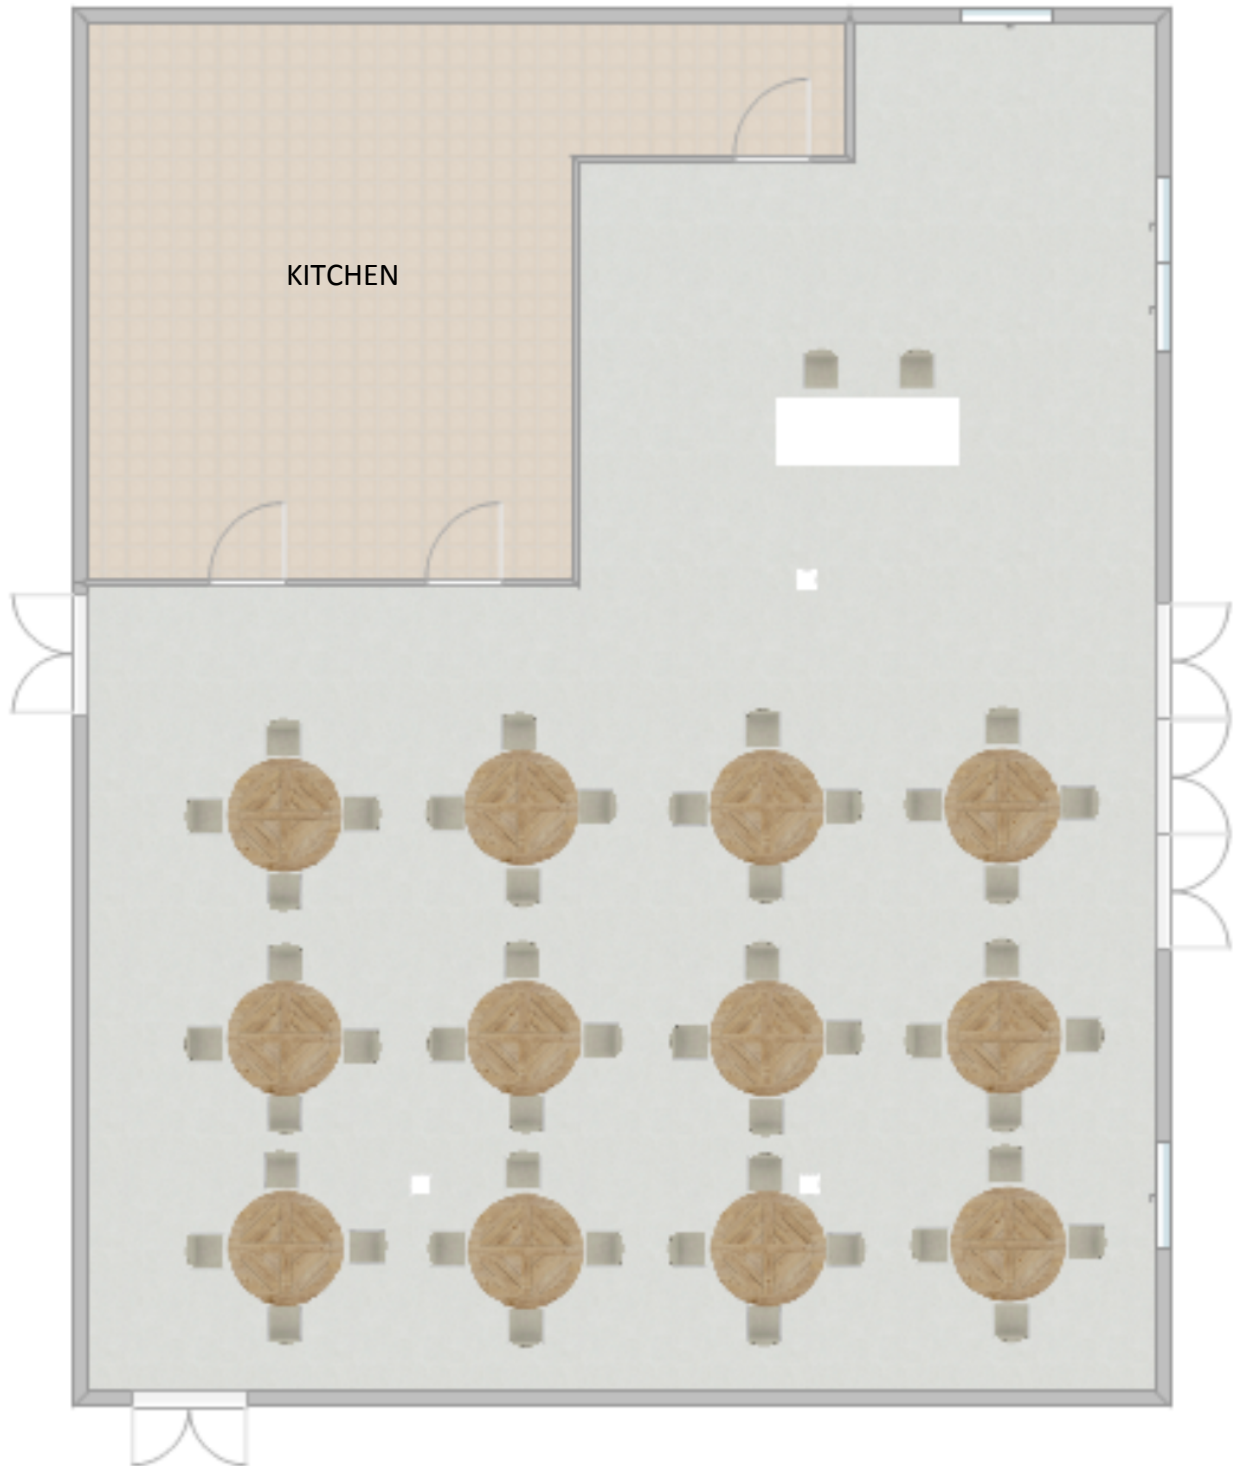

Woman's Club of Wilmette

est. 1891

The Power of Women Working Together

Phoenix Room

48 people, Rounds of 4

930 Greenleaf Ave., c/o P.O. Box 8027, Wilmette, IL 60091 / 847-251-0527

www.womansclubofwilmette.org