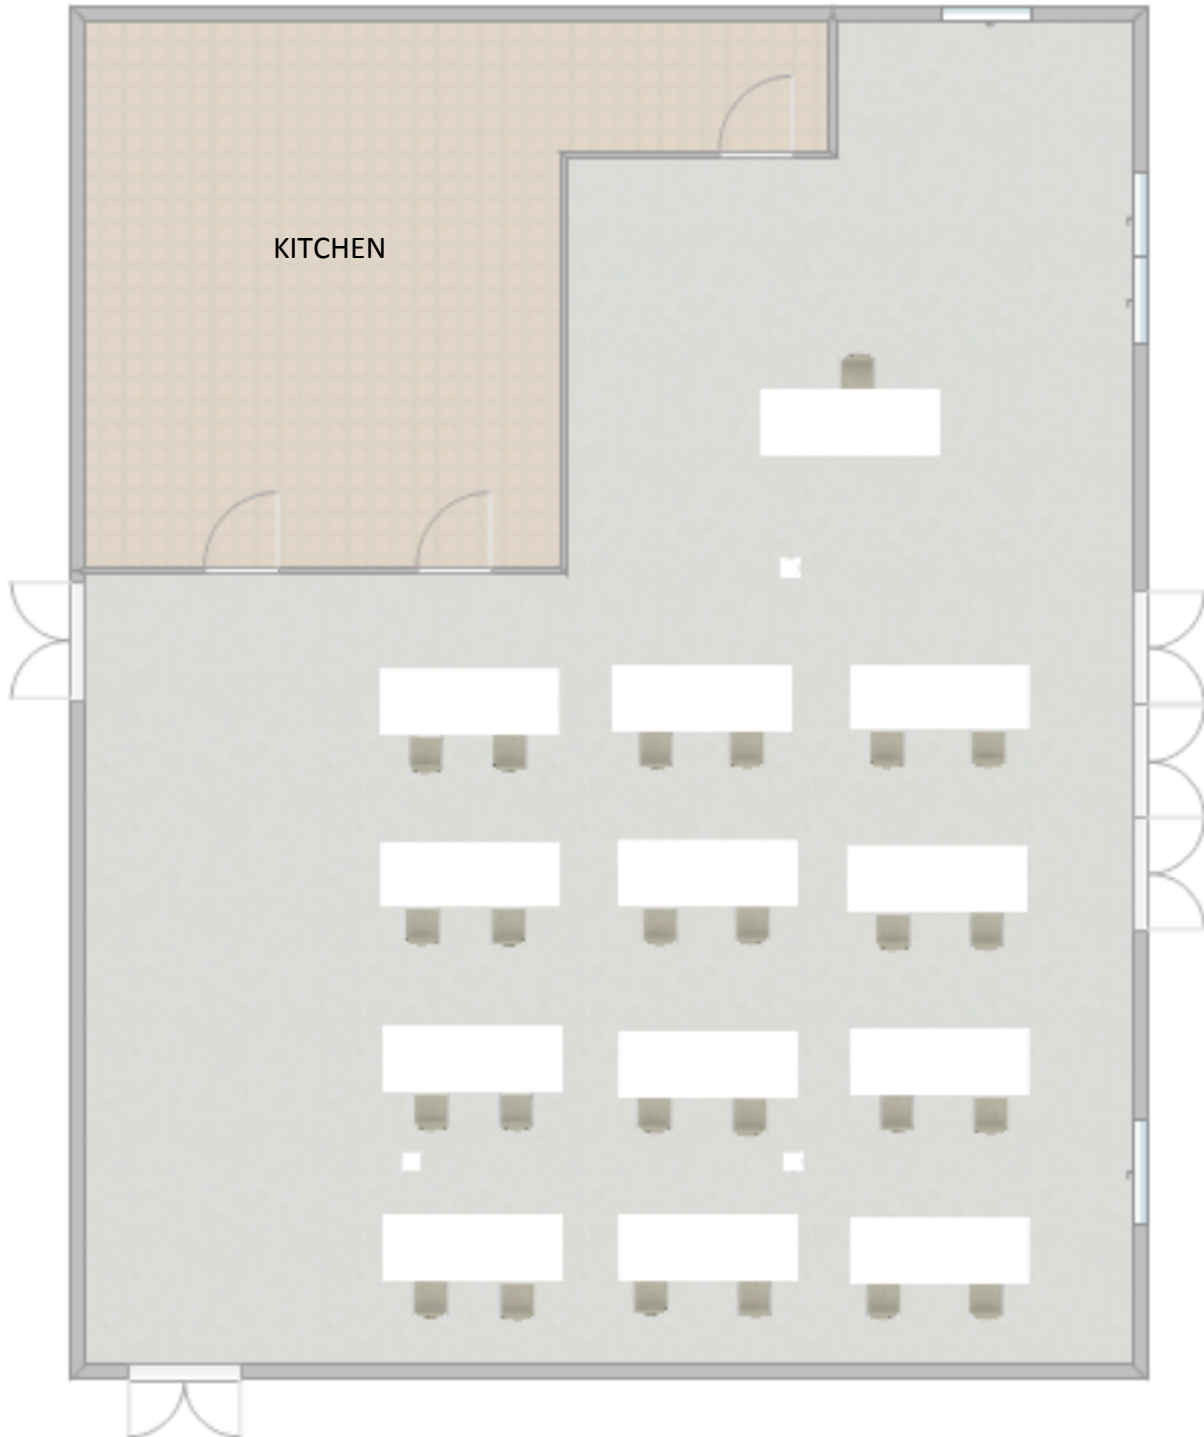

Woman's Club of Wilmette

est. 1891

The Power of Women Working Together

Phoenix Room

24 people, 2 per 8ft table

930 Greenleaf Ave., c/o P.O. Box 8027, Wilmette, IL 60091 / 847-251-0527

www.womansclubofwilmette.org