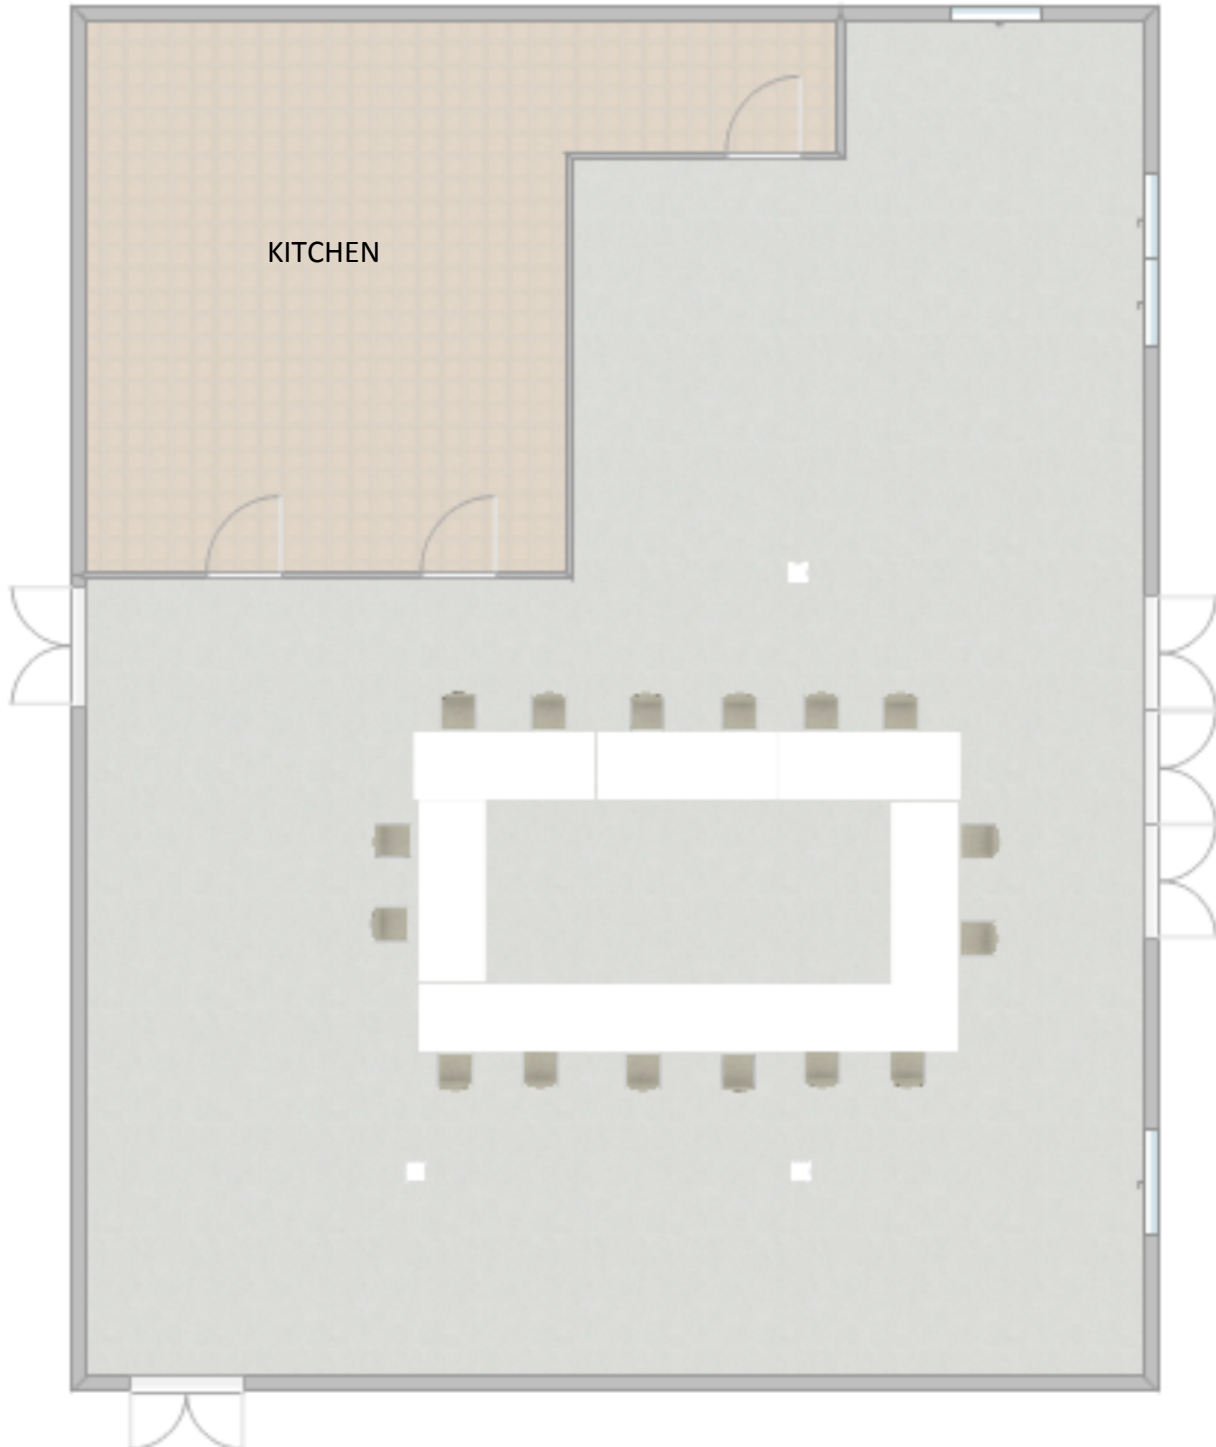

Woman's Club of Wilmette

est. 1891

The Power of Women Working Together

Phoenix Room

Boardroom style, 16 people

930 Greenleaf Ave., c/o P.O. Box 8027, Wilmette, IL 60091 / 847-251-0527

www.womansclubofwilmette.org