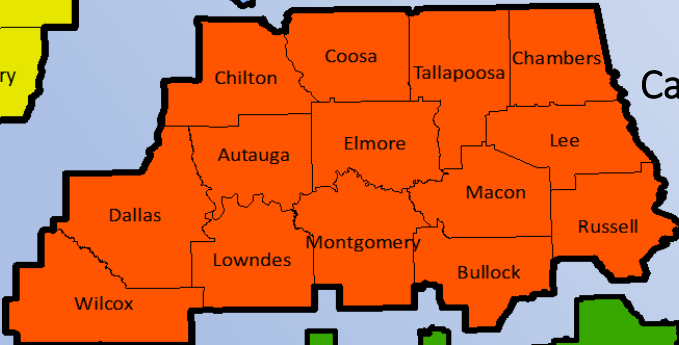

Alabama Association of Floodplain Managers 2020 District Directors Map

District 1
Michelle Dunson

District 2
Heather Garrison

District 3
Kevin Turner

District 4
Casie Pritchard

District 6
James Brown

District 5
Casey Fulford