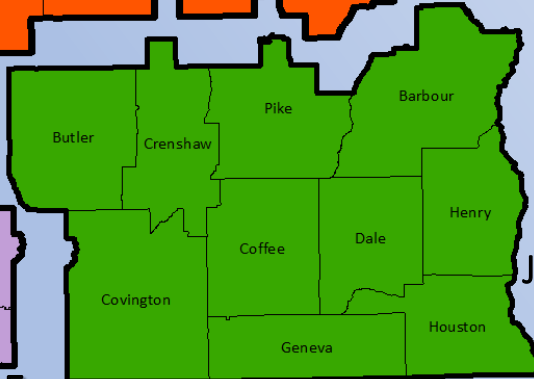

Alabama Association of Floodplain Managers 2020 District Directors Map

District 1
Michelle Dunson

District 2
Heather Garrison

District 3
Kevin Turner

District 4
Casie Pritchard

District 6
James Brown

District 5
Casey Fulford