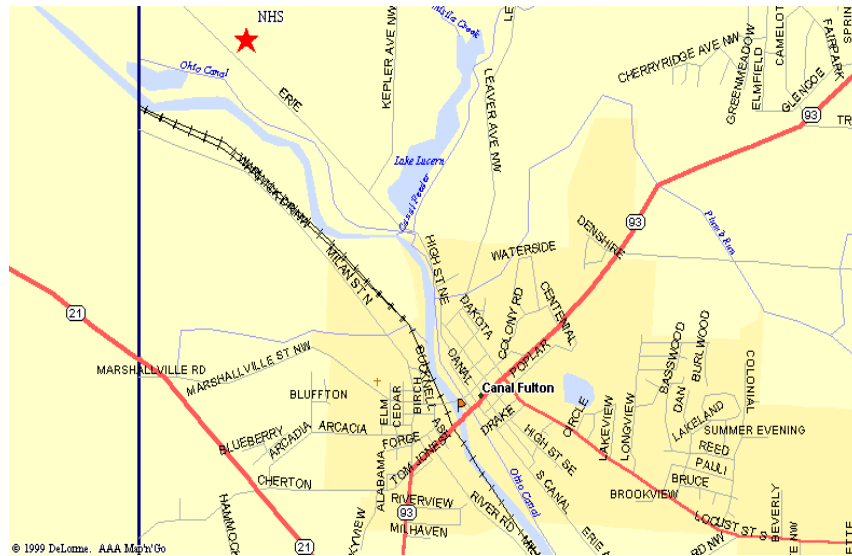

Akron Bicycle Club

Roscoe Ramble XLV

September 14-15, 2019

Welcome, your registration for the 2019 Roscoe Ramble Ride is confirmed!

You have elected the 75-mile per day option. If you want to change your start location to the Kidron start point, please let us know in advance!

The ride will start at the Northwest High School located at 8574 Erie Avenue N in Canal Fulton (see map below).

Please park close to the Ryder truck which is the registration area. The lot and truck are visible from Erie Avenue. Registration packets will be available there between 8:00 AM and 9:00 AM.

There are Port-a-Potties located ¼ mile north of Northwest High School at the baseball diamonds.

The terrain in central Ohio is beautiful, but rolling so prepare yourself and your bike for some climbs followed by rapid descents. You should carry at least two large water bottles since it can still be very warm in September!.

Please try to limit your baggage to one large bag (campers are also allowed camping gear).

Take High Street NW out of Canal Fulton. High Street becomes Erie Ave N. Northwest High School is located at 8574 Erie Ave. N.