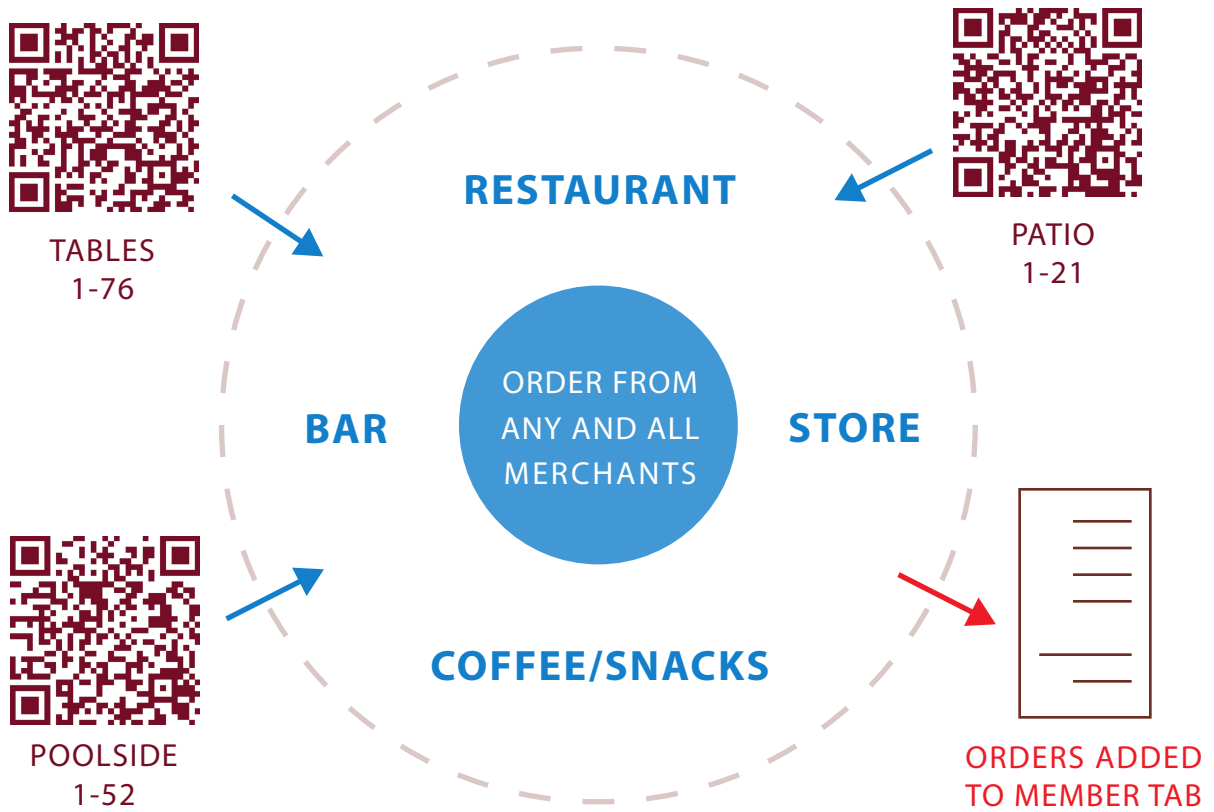

SIMPLE + SMART

FULL POINT OF SALE + ONLINE ORDERING
CUSTOMERS PAY USING MEMBERSHIP ID

Direct Integration with ClubExpress

- All membership benefits including membership tabs
- Customers scan qr codes to view menus and pay
- Non-members can pay with credit cards
- Integrated event ticketing platform

Addmi is a Smart QR Code Point of Sale System

888-GoAddmi (888-462-3364) - addmi.com