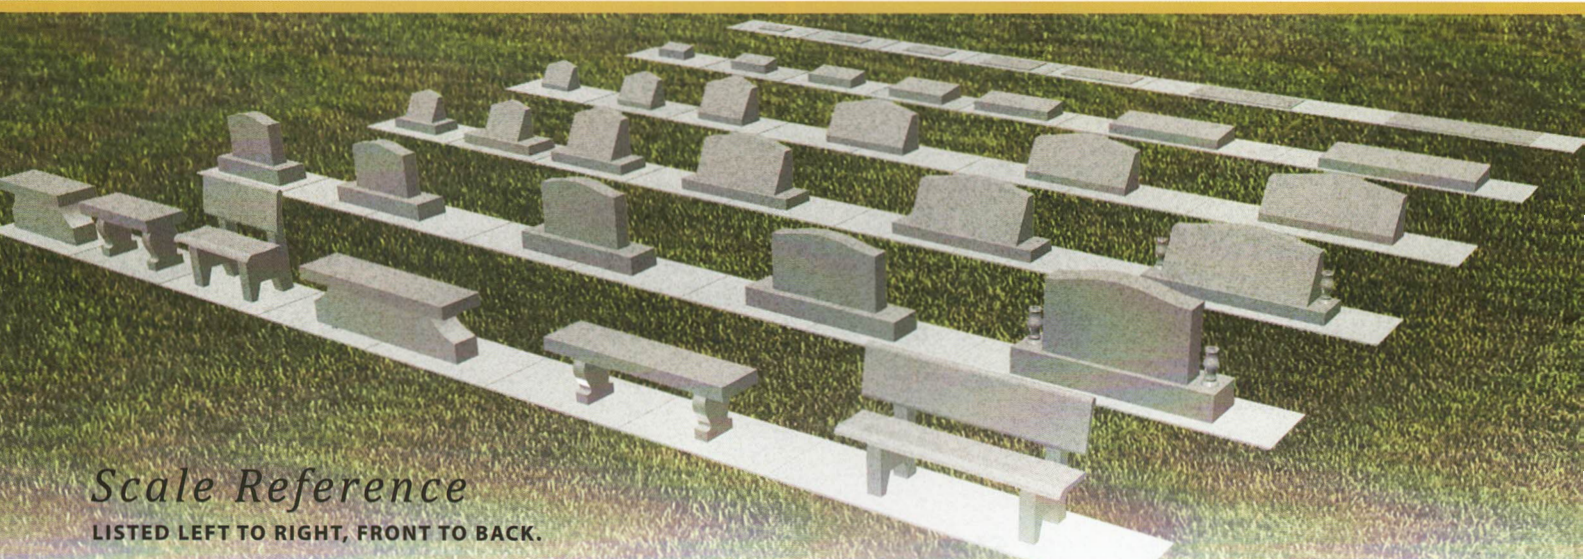

**Mahogany*

**Morning Rose*

Salisbury Pink

White Marble

Scale Reference

LISTED LEFT TO RIGHT, FRONT TO BACK.

Benches	Uprights	Full Face Slants	Slants	Bevels	Flats
3-0 pedestal	2-0 die/3-0 base	1-4 slant/2-0 base	1-4 slant	1-4 x 0-8 bevel	1-4 x 0-8 flat
3-0 harp	2-6 die/3-6 base	1-8 slant/3-0 base	1-8 slant	1-8 x 0-10 bevel	1-8 x 0-10 flat
3-0 park	3-0 die/4-0 base	2-0 slant/3-0 base	2-0 slant	2-0 x 1-0 bevel	2-0 x 1-0 flat
5-0 pedestal	3-6 die/4-6 base	3-0 slant/4-0 base	3-0 slant	2-6 x 1-0 bevel	2-4 x 1-4 flat
5-0 harp	4-0 die/5-0 base	3-6 slant/4-6 base	3-6 slant	3-0 x 1-2 bevel	3-0 x 1-2 flat
5-0 park		4-0 slant/5-0 base	4-0 slant	3-6 x 1-2 bevel	4-0 x 1-8 flat
				4-0 x 1-2 bevel	5-0 x 1-8 flat

MONUMENT SHADOW
MONUMENT ROMAN
MONUMENT ROMAN BOLD
MONUMENT ROMAN CONDENSED
Times New Roman
Goudy Old Style Bold
Monument Script
VERMARCO
STANDARD MEDIUM
UNIVERSAL 57
Caxton Bold
Fritz Quadrata
Titus Medium
US GOVERNMENT
Century Schoolbook