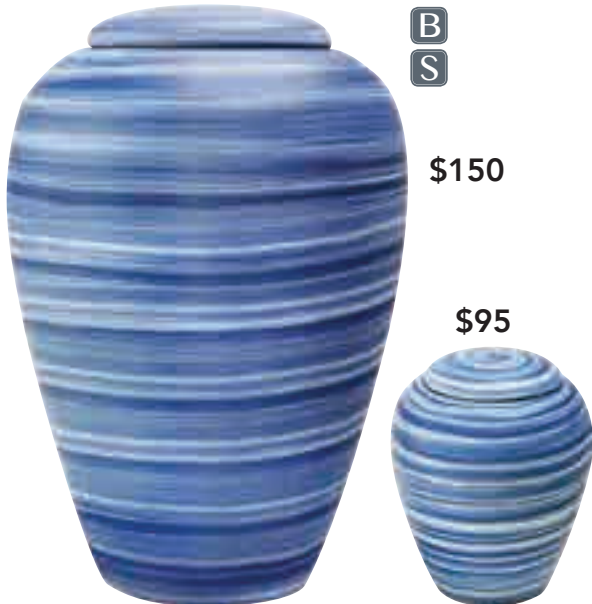

B
S

$150

$95

71233278 PLACIDITY 10.6" H x 7.9" Dia. CLAY Volume: 245ci Access: Top <i>suitable for water and earth burial</i>	71233279 PLACIDITY KEEPSAKE 3.9" H x 3.1" Dia. CLAY Volume: 19ci Access: Top <i>suitable for water and earth burial</i>