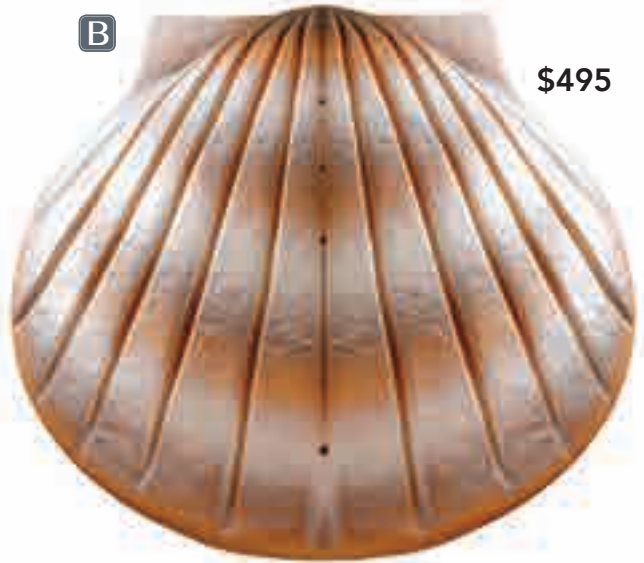

$495

3PA100
SHELL™ URN - PEARL

6.25" H x 16" W x 16" D
RECYCLED PAPER

Volume: 400ci
Access: End

designed to float briefly and sink gracefully in water

B