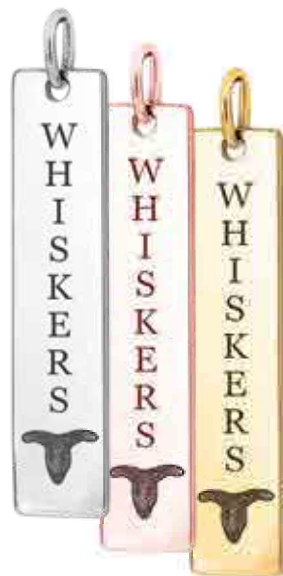

Please see Price List for Gold and Platinum pricing.

See Price List for detailed product information.

HORIZONTAL STYLE

16"- 20" adjustable chain included.

Paw Prints & Text*

Paw Print, Nose Print & Text*

Text & Nose Print*

Text

Graphic & Text*

Dimensions:

With Chamber - .276" H x 1.339" W x .157" D

Without Chamber - .276" H x 1.339" W x .039" D

VERTICAL STYLE

Text & Nose Print*

Graphic & Text*

Nose Print, Paw Print & Text*

Graphic & Text*

Text & Paw Prints*

Dimensions:

With Chamber - 1.339" H x .276" W x .157" D

Without Chamber - 1.339" H x .276" W x .039" D

Pet PETITE LINE

See Price List for detailed product information.

THE PERFECT SIZE FOR BRACELET OR NECKLACE CHARMS

Petite Pendant

PRICES STARTING AT

STERLING SILVER - WITH CHAMBER - \$260, WITHOUT CHAMBER - \$200

STAINLESS STEEL - WITH CHAMBER - \$225, WITHOUT CHAMBER - \$160