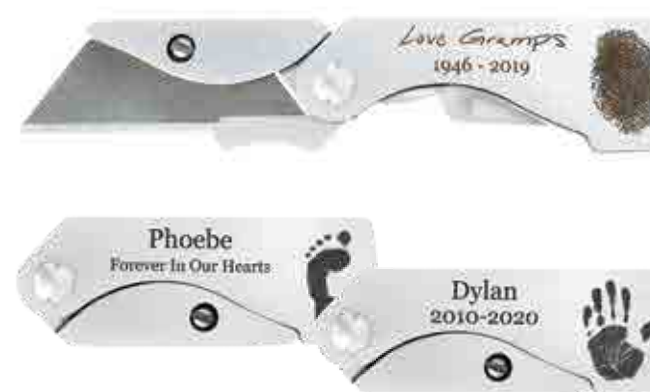

Bangle Bracelet

PRICES STARTING AT
STERLING SILVER - \$75
GOLD-FILLED - \$95

Please see Price List for Gold and Platinum pricing.

Memorial KEEPSAKES

Stainless Steel Flask 71216637

Raise a toast in memory of your loved one with this personalized flask + shot glass combo. Crafted from stainless steel, both the flask and the shot glass can be engraved.

- Dimensions: 4.125" H x 3.75" W x .875" D (including lid)
- Capacity: Flask 5oz. / Shot Glass 2oz.

**PRICES STARTING AT
STAINLESS STEEL - \$170**

Shown: Left to Right: Fingerprint & Text*, Handwriting & Photo*, Handwriting

Shown: Top to Bottom: Fingerprint & Text*,
Fingerprint, Handwriting

Braided Leather and Stainless Steel Bracelet 71213738

This masculine, heavy duty woven Italian leather band features a sturdy matte finish and stainless steel fitting that is personalized with your choice of engraving. Magnetic closure.

- Available in 7.5", 8", 8.5" and 9" sizes. (Inside Diameter)
- Width: 0.47"
- Thickness: 0.2"

**PRICES STARTING AT
STAINLESS STEEL - \$120**

Shown: Top to Bottom: Fingerprint, Handwriting & Text*,
Baby Footprint & Text*, Baby Handprint & Text*