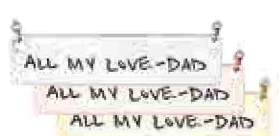

Handwriting

All images shown are without chamber.

Dimensions:

With Chamber - .276" H x 1.339" W x .157" D

Without Chamber - .276" H x 1.339" W x .039" D