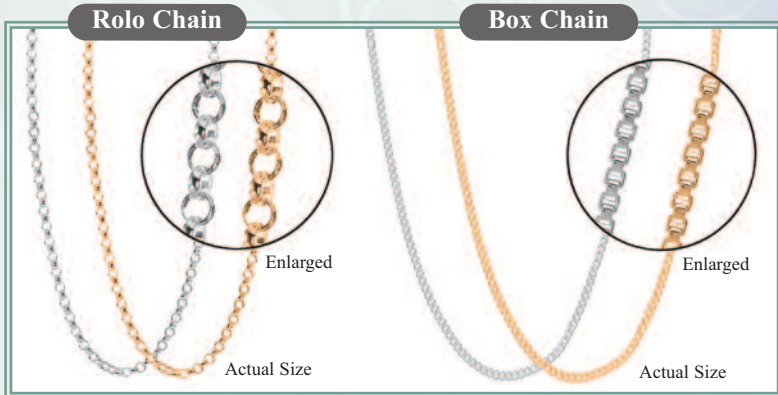

Chains: Made in the USA