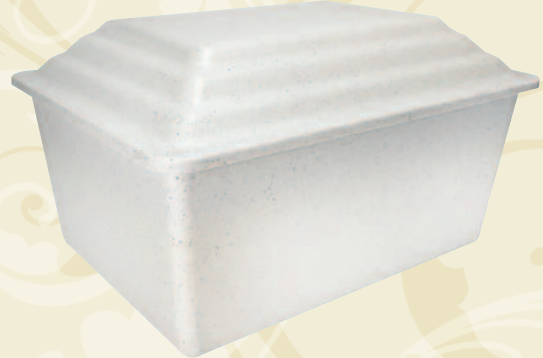

The Crowne Vault

The Double Crowne Vault 34-185 **$195**

The Double Vault Outer Dim: 16.5" W x 12" D x 15" H
Inner Dim: 14" W x 10" D x 12" H
Interior dome: 14.5"