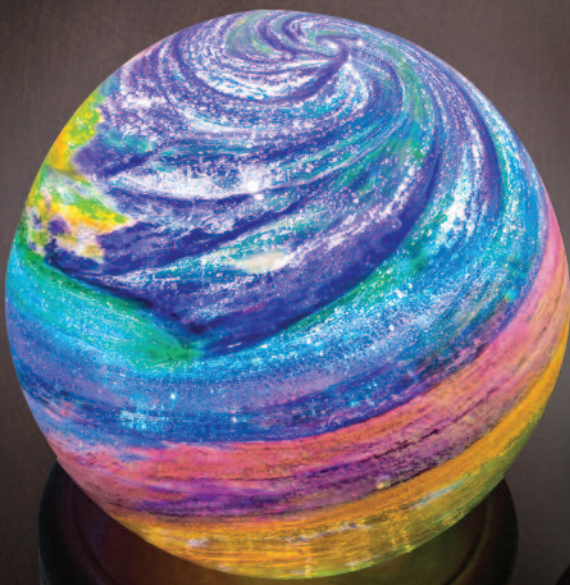

Shown with optional light base