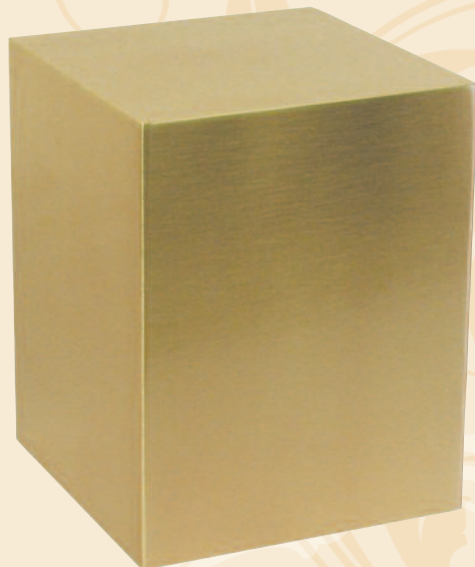

## The Avalon Seamless Bronze Urn

30-D-60 **\$528**

Seamless solid bronze urn, 5.5 lbs.  
5.6"W x 5.6"D x 7.1"H, 212 C.I.

Shown with optional praying hands. Additional appliques on p. 83

STOCK OR CUSTOM ENGRAVING ADDITIONAL  
\*Top, Front, Back or Side.