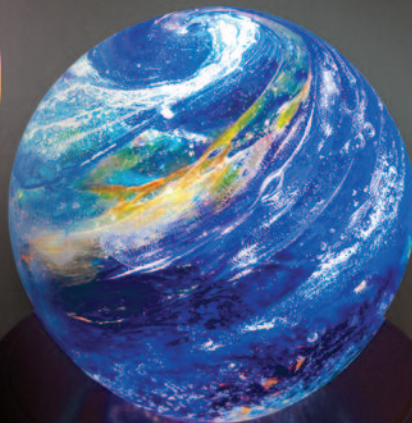

Shown with optional light base