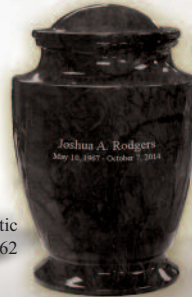

Majestic
p. 62