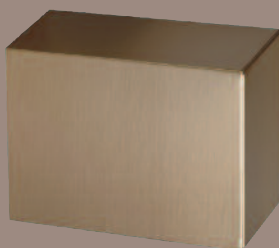

URN INSERT 30-D-90

Sheet bronze container fits these memorial chests. Sold Separately. 4.375" H., 8.25" W., 6.5" D., 240 c.i.

$238

STOCK OR CUSTOM ENGRAVING ADDITIONAL

PHOTO PAINTING ADDITIONAL See p. 5 For Info.