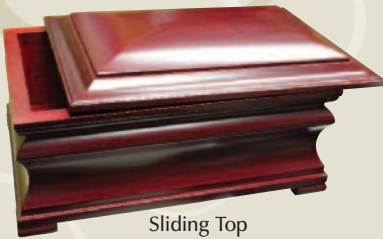

## The Presidential 30-Y-009 \$258

DIMENSIONS:

Exterior: 12" W x 8.25" D x 7.25" H

Solid Wood Urn with manufactured wood bottom.

250 C.I.

STOCK OR CUSTOM ENGRAVING ADDITIONAL  
\*Top Only - 3 Lines

PHOTO PAINTING ADDITIONAL  
\*Top Only  
See p. 5 For Info.