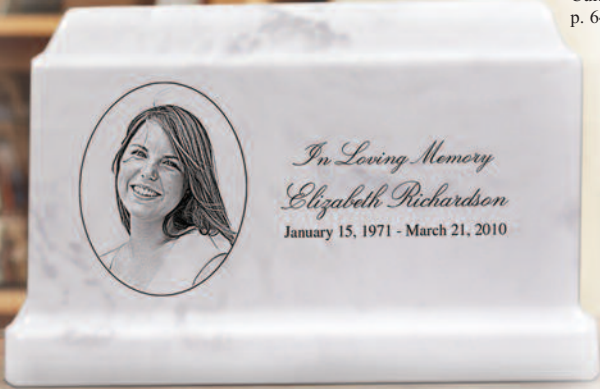

Personalization...

There are an unlimited number of ways to honor your loved one.

Photo Engraved

By using a photograph of your loved one and modern technology, Crescent can customize many of the urns offered with an image of your loved one, creating a truly unique memorial.

Cultured Marble
p. 64