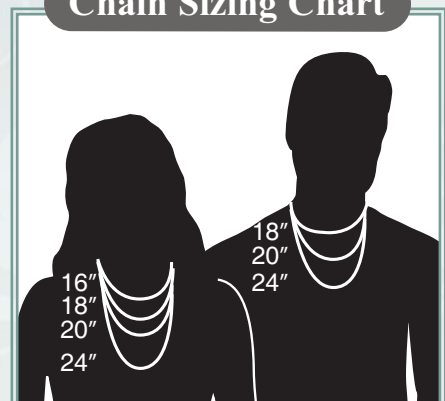

Chain Sizing Chart