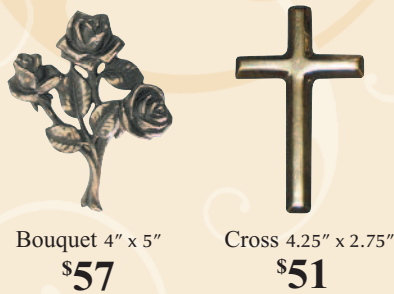

Appliques 30-D-Appli