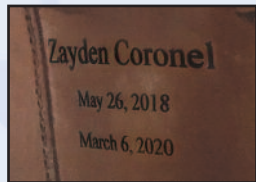

## Lighthouse®

30-I-112 **\$348**  
14.5" H x 9.5" W x 8.5" D  
200 C.I.

For an additional fee, add a brass nameplate (92-E-098) to customize with a text engraving.

\* 3 Lines Only **\$32**  
See page 83

## Cowboy Boots® Keepsake

30-I-211 **\$132**  
4" H x 2.75" W x 3.5" D  
7 C.I.

For an additional fee, add a brass nameplate (92-E-096) to customize with a text engraving.

\* 3 Lines Only **\$32**  
See page 83

## Mallard Duck®

30-I-110 **\$278**  
8.5" H x 7.5" W x 15.5" D  
200 C.I.

Shown with optional base