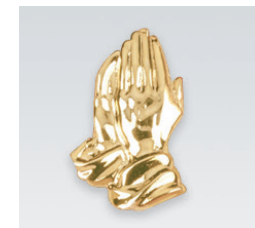

UA200-00017 - 3" H
PRAYING HANDS
MAINS PRIANTES