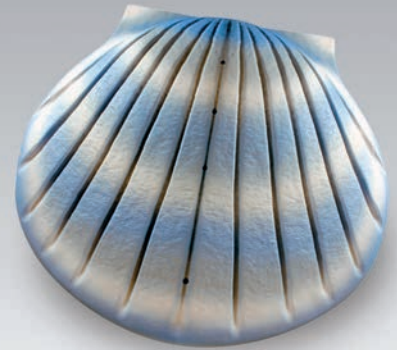

SHELL DEEP WATER

Aqua
US899-30106
16" W / LX 16" D / PX 6¼" H
Vol: 400 ci / pc

SCATTERING TUBES / TUBES DE DISPERSION

5" dia. X 12³/₁₆" H
Vol: 200 ci / pc