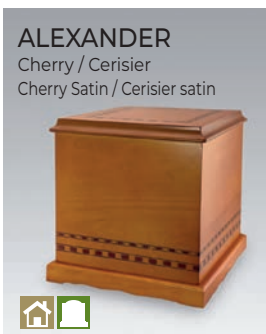

COMPANION / COMPAGNON
Marble / Marbre

ALEXANDER
Cherry / Cerisier
Cherry Satin / Cerisier satin

UD199-20010
9 3/8" W / L X 8 5/8" D / P X 9 3/4" H
Vol: 405 ci / pc (page 18)