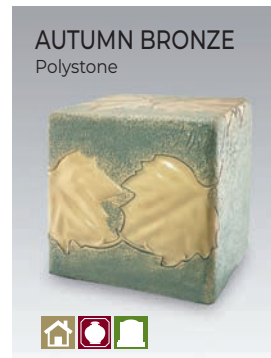

ALLEN
Solid Maple / Érable solide

AUTUMN BRONZE
Polystone

UD899-20030
9 3/8" W / L X 8" D / P X 8 5/8" H
Vol: 410 ci / pc (page 17)