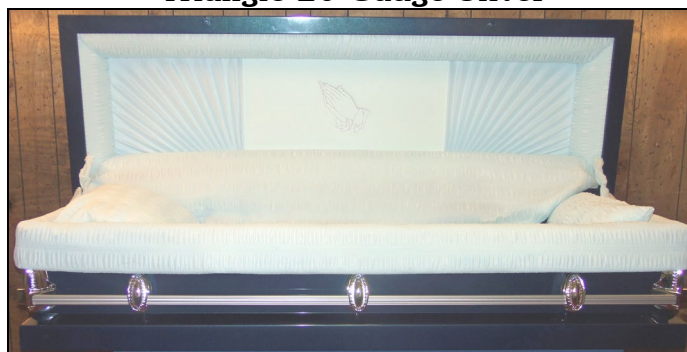

Batesville 20 Gauge N01 Sand

Batesville 20 Gauge CM4 Hercules Silver

Batesville 20 Gauge Argo Black

Triangle 20 Gauge Anchor Forest Green

Triangle 20 Gauge Blue

Triangle 20 Gauge Orchid

Triangle 20 Gauge Silver