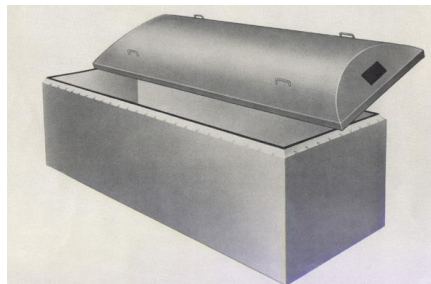

Salute Single Reinforced Vault [50 Year Warranty]

Monticello Single Reinforced Vault [50 Year Warranty]

Monarch Vault (Unlined)

Concrete Liner