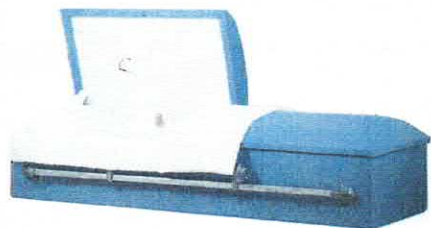

Budget Friendly Burial Package - \$3,700

Emerson—Cloth Covered Fiberboard

Blue: White Interior

Payment Options

Payment in full is expected prior to services being scheduled or cremation being completed unless we have made special arrangements in advance of the service. For your convenience we have the following options available to you.