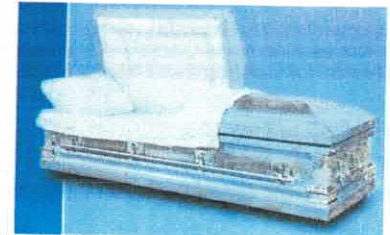

Triton
Brushed Midnight Blue
Finish, White Velvet