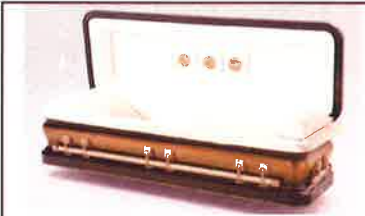

DELAWARE
Solid Poplar hardwood. Satin finish. Champagne crepe interior.
\$2,650.00

ARBOR ROSE
Stainless steel protective. Premium brushed finish with light pink velvet interior.
\$5,200.00

CHANCELLOR
Stainless steel protective. Premium pewter finish with silver velvet.
\$5,200.00

IMPERIAL
Stainless steel-protective.
Champagne pearl brushed
finish with pearl velvet
interior.
\$5,200.00

WESTMINSTER
Heavy steel protective.
Antique gold brushed finish
with champagne velvet
interior.
\$4,500.00