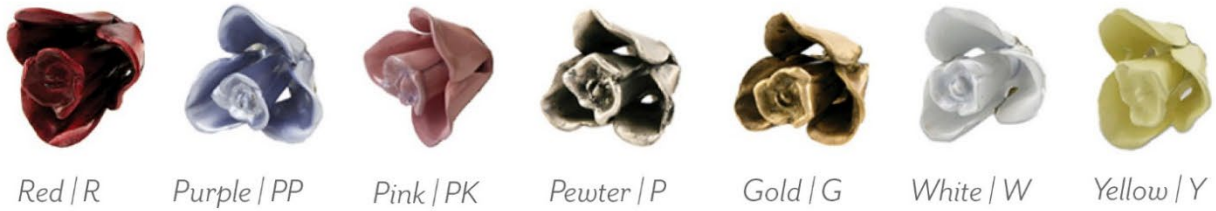

◆ **CHARCOAL CROSS**
15 Characters per line
including spaces. 1 line max
\$179

◆ **SILVER CROSS**
15 Characters per line
including spaces. 1 line max
\$179

◆ **DOG TAG**
14 Characters per line
including spaces. 3 lines max
\$209

◆ **KEY CHAIN**
Pewter
10 Characters per line
including spaces.
2 lines max
\$89

Cremated remains
go here ↓

◆ **LINK BRACELET**
Links can be removed by
a jeweler.
\$239

◆ **BRAIDED LEATHER**
Black Bracelet
10 Characters per line
including spaces. 2 lines max
\$209

◆ **TRIPLE BAND LEATHER**
Gold Bracelet
10 Characters per line
including spaces. 1 line max
\$209

◆ **TRIPLE BAND LEATHER**
Black Bracelet
10 Characters per line
including spaces. 1 line max
\$209

◆ ROSE
● \$169

Red | R

Purple | PP

Pink | PK

Pewter | P

Gold | G

White | W

Yellow | Y

◆ SONGBIRD
● \$169