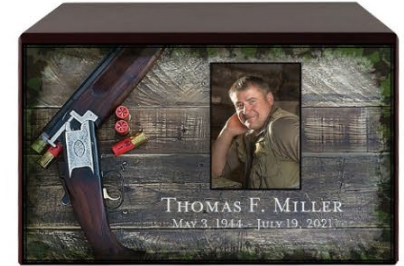

Font 5 | *Robert Stone*

BARN

BISON

LAKESIDE

SUNSET LAKE

RIVER

HUNTER

OPEN ROAD