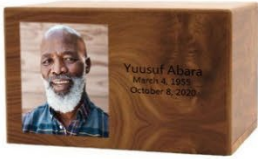

SIMPLE MDF | 2005
Natural

F $349 **K** $269