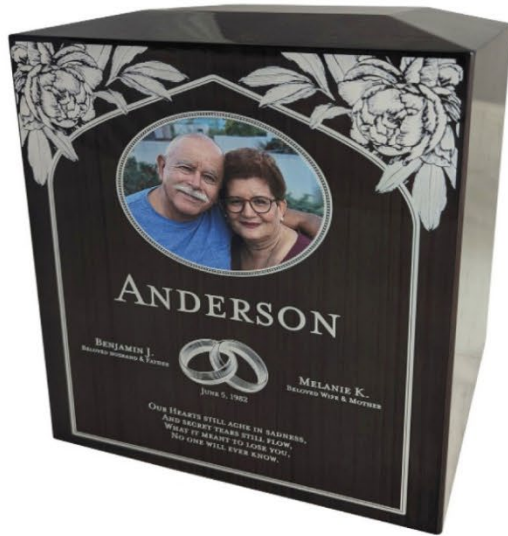

◆ RIBBONS & RINGS | 2204
Walnut
● \$1,639

◆ HUMMINGBIRD | 2212
Walnut
● \$1,859

◆ TOGETHER FOREVER | 2205
Cherry
● \$1,639

◆ ETERNAL COMPANIONS | 2206
Walnut
● \$2,219

Textured Printing now available with Heritage Series