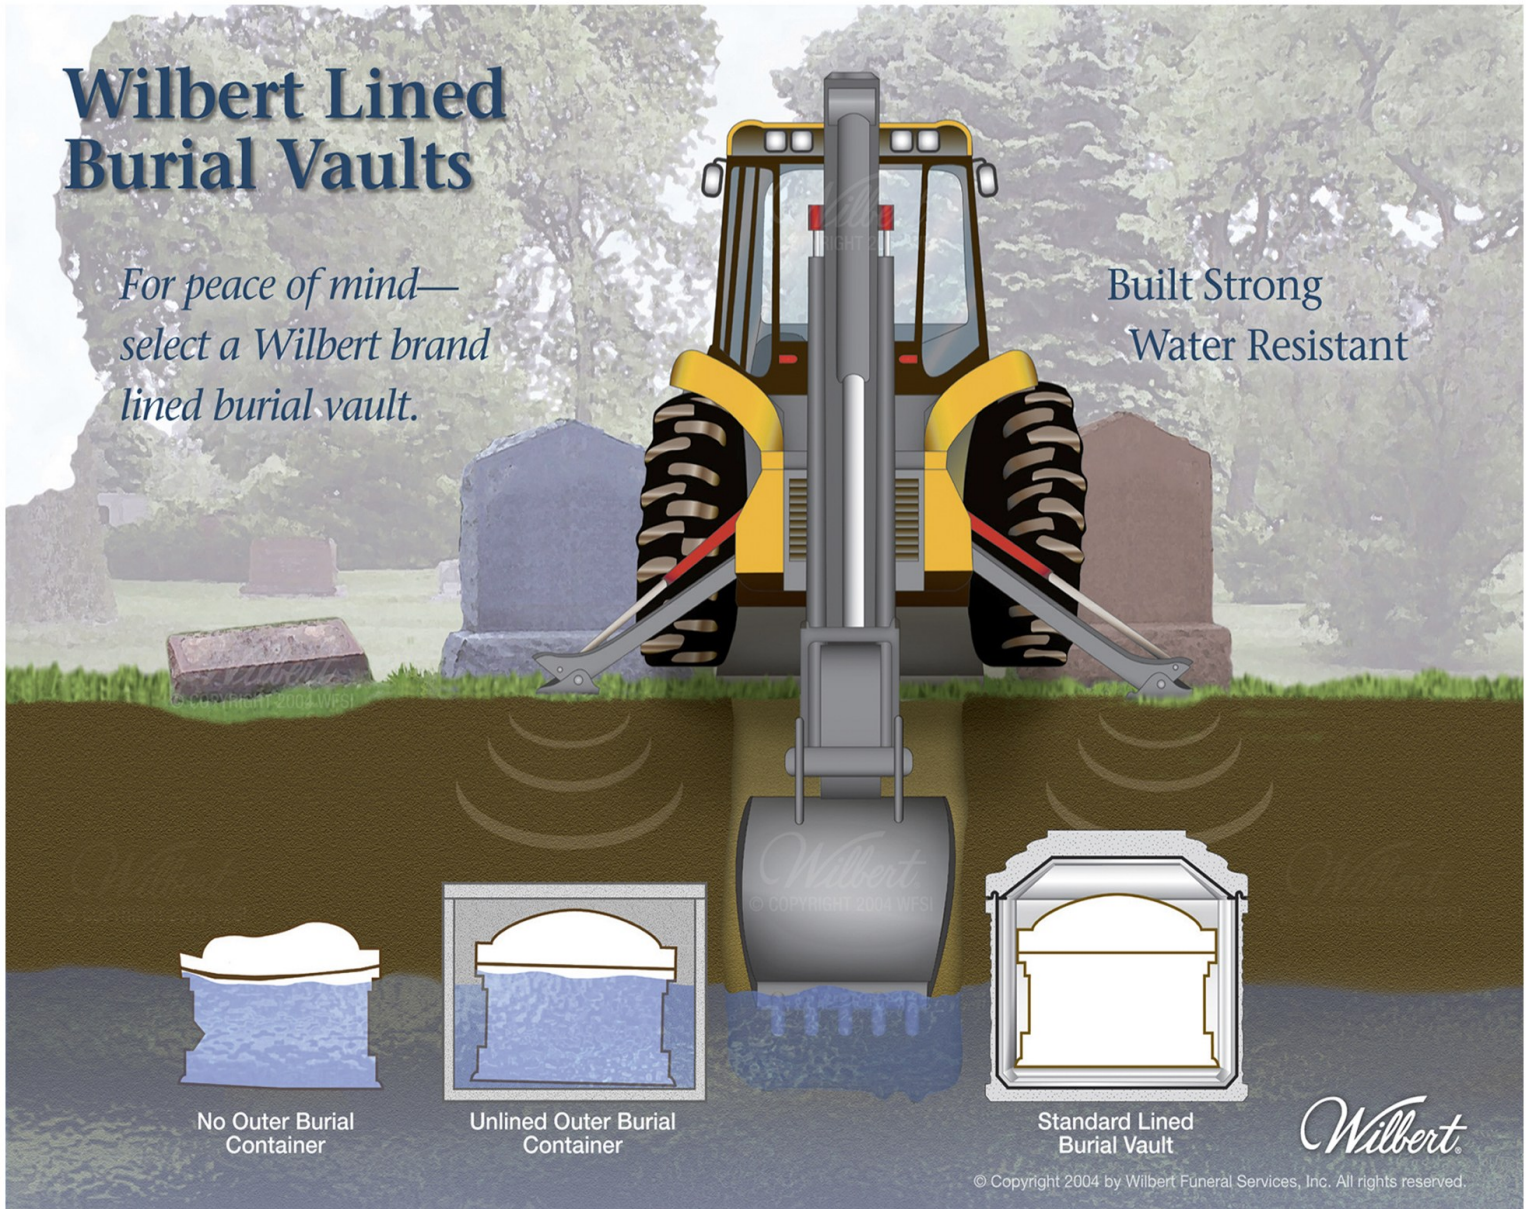

*For peace of mind—
select a Wilbert brand
lined burial vault.*

Built Strong
Water Resistant

“Why do I have to have one?”

- Over the years, I’m sure you have seen cemeteries that have older sections with broken or toppled monuments.
- To keep the cemetery looking nice, they now require a graveliner or burial vault for the casket to be placed in.
- Both the graveliner and burial vault will support the earth’s weight and the heavy cemetery equipment.
- However, the graveliner does not offer protection to the casket from water, insects or any other natural elements.
- A Wilbert brand burial vault is designed and warranted to maintain the integrity of the casket, providing you peace of mind that the casket will not be compromised.

“But, will anyone even see it?”

- A backhoe will open the grave as seen in the illustration and we will arrange for a graveside service with a tent and chairs set up for your family and friends.
- The burial vault will be seen by your family and friends while at the graveside. This will allow you to view your loved one's name, dates, pictures and/or any other special personalization that you may have selected for the burial vault.
- The burial vault will be seen again by others when the graves on either side are opened and closed over the years.