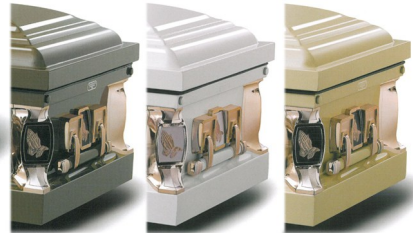

LORD'S PRAYER

18 Gauge
Crepe Interior
Gasketed

$2,725

Metallic Blue *Bronze* *White* *Almond*