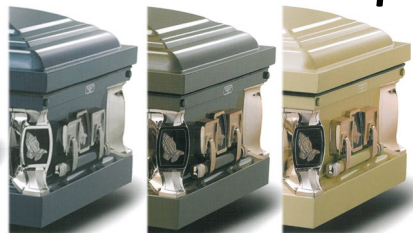

LORD'S PRAYER

18 Gauge
Crepe Interior
Gasketed

\$2,725

Metallic Blue *Bronze* *White* *Almond*

PRAYING HANDS

18 Gauge
Crepe Interior
Gasketed

\$2,725

White *Blue* *Bronze* *Almond*