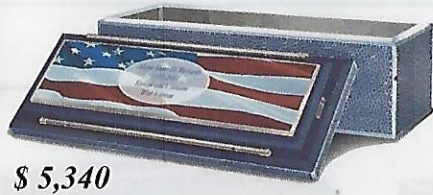

Additional "Featured" Burial Vaults

Premium

VETERAN *Athenian*®

$ 5,340

Rose - *Athenian*®