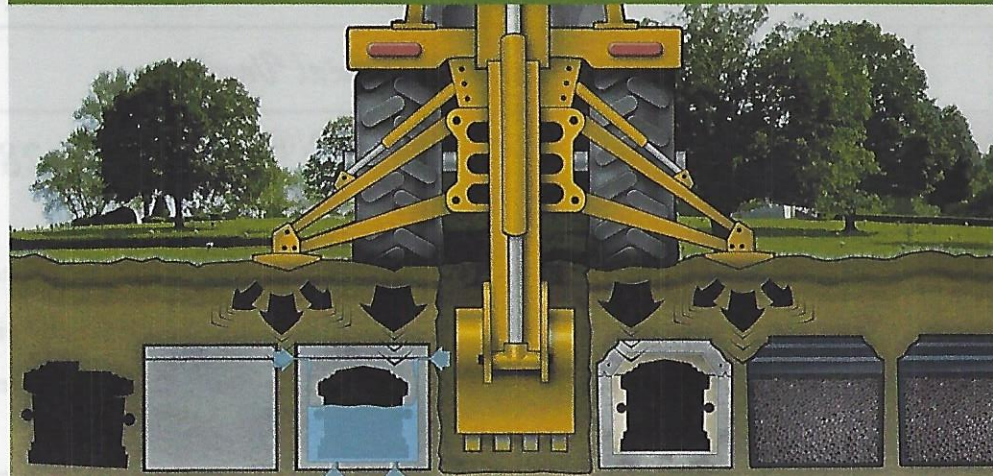

DORIC VAULTS OFFER PROTECTION & SECURITY

Graves are no longer opened by hand with a shovel. Today, the backhoe is the choice for most grave openings. Did you know that the average backhoe weighs in excess of six tons. This weight, the daily grind of cemetery equipment and the constant forces of the soil pressure reinforces the need for protection. Doric understands your concerns. To combat these forces, Doric manufactures one of the

strongest lined concrete burial vaults in the industry today. Doric vaults are lined with our exclusive plastic liners which are manufactured in our own facility under the watchful eye of Doric craftsmen to ensure every liner is consistent in quality and strength. The cover, where the forces are the greatest, are steel reinforced for added protection to an already premium vault.