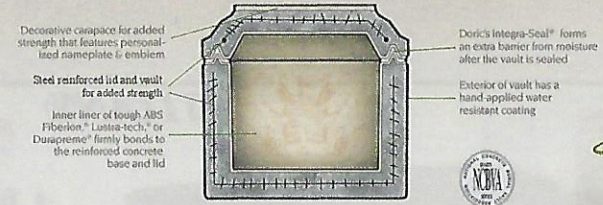

THE ANATOMY OF A DORIC LINED CONCRETE VAULT

The Strength of Doric

All Doric manufacturing plants are certified by the National Concrete Burial Vault Association.

Creter Vault

CORPORATION

— Since 1918 —

Burial Vaults for Funeral Professionals!
Locations in Flemington and Marlboro, NJ