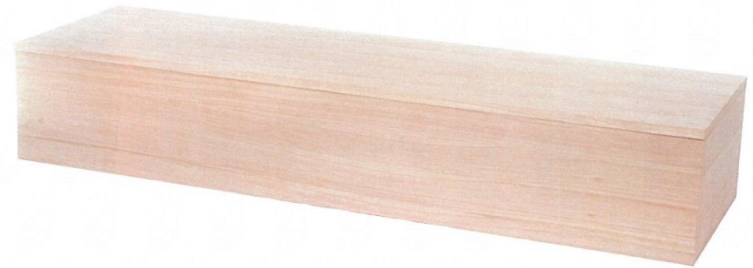

There are many caskets to choose from for both Cremation and Burial. The following 2 pages show a few of the more common caskets chosen. If you are wanting something different, special orders can be placed. Please contact staff by phone, or email by clicking [HERE](#) for price and availability.

Cremation Caskets

CARDBOARD CONTAINER

BURLINGTON

Cypress
Hollow Cored Poplar
Natural Finish
White Satin Mattress and Pillow Only

Cardboard Cremation Casket / Green Unit \$135.00
Cypress Cremation Container / Green Unit \$495.00
Burlington Cremation Casket / Green Unit \$595.00