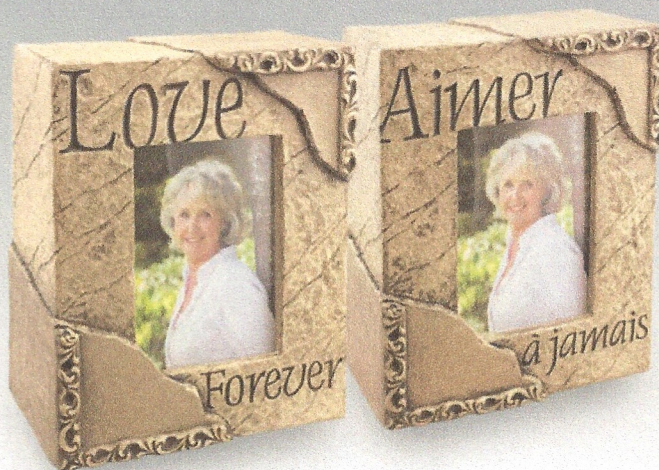

STONE LOVE PICTURE 5" X 7" PIERRE AMOUR PHOTO

Stone / Pierre

$975.00

Love
US899-30113
Amour
US899-30114

9½" W/LX6" D/PX11¼" H
Vol: 325 ci / pc

NEW
NOUVEAU