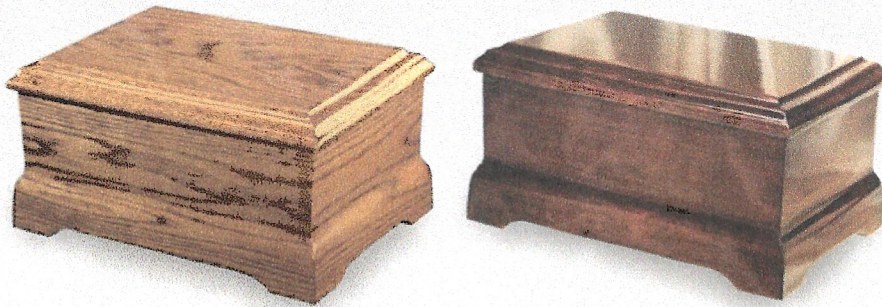

JEWEL BOX

Solid Wood / Bois solide

Solid Oak / Chêne solide
Persian Fawn Polish / Fauve persan repoli

Solid Mahogany / Acajou solide
Titian Polish / Titian repoli

$550.00

Solid Oak / Chêne solide

US110-00253

11" W / LX 8" D / PX 5 1/4" H
Vol: 200 ci / pc

Solid Mahogany / Acajou solide

US101-00233

11" W / LX 8" D / PX 5 1/4" H
Vol: 200 ci / pc