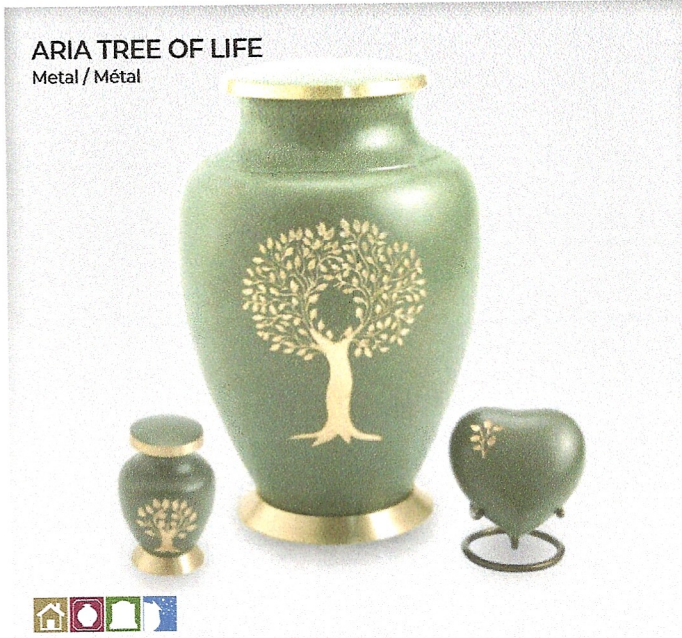

Keepsake / Reliquaire  
☹ **UK210-30023**  
1¾" dia. X 2½" H  
Vol: 4 ci / pc  
Heart / Coeur  
☹ **UK210-30022**  
3¼" W / LX 1⅞" D / PX 3⅞" H  
Vol: 5 ci / pc

**CLASSIC RED**  
Metal / Métal

☹ **US210-30043**  
6¼" dia. X 10¼" H  
Vol: 200 ci / pc

Keepsake / Reliquaire  
☹ **UK210-30027**  
1¾" dia. X 2½" H  
Vol: 4 ci / pc  
Heart / Coeur  
☹ **UK210-30026**  
3¼" W / LX 1⅞" D / PX 3⅞" H  
Vol: 5 ci / pc

**CLASSIC PURPLE**  
Metal / Métal

☹ **US210-30042**  
6¼" dia. X 10¼" H  
Vol: 200 ci / pc

Keepsake / Reliquaire  
☹ **UK210-30025**  
1¾" dia. X 2½" H  
Vol: 4 ci / pc  
Heart / Coeur  
☹ **UK210-30024**  
3¼" W / LX 1⅞" D / PX 3⅞" H  
Vol: 5 ci / pc

**ARIA TREE OF LIFE**  
Metal / Métal

Although these urns may exhibit similar attributes and themes each is unique in colour and shape.