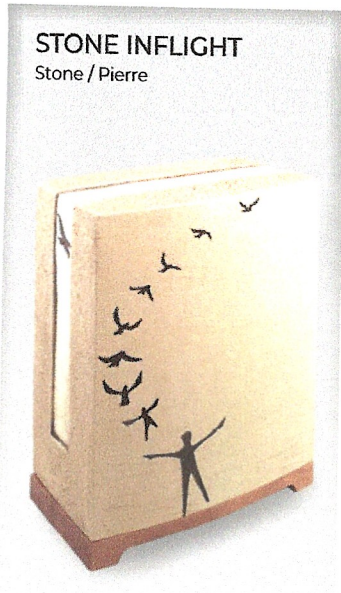

TORZADO
Onyx

STONE INFLIGHT
Stone / Pierre

$950.00

US899-30109
8" W/LX 5" D/PX 10" H
Vol: 210 ci / pc