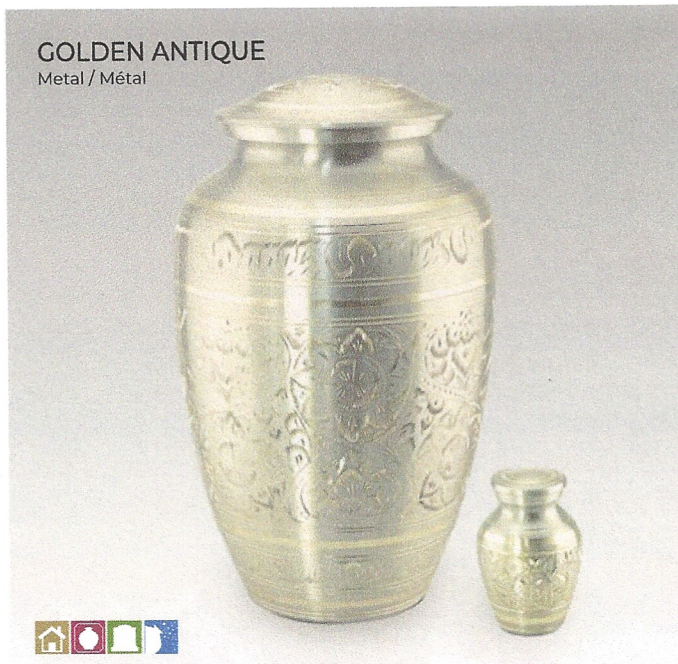

GOLDEN ANTIQUE
Metal / Métal

$375.00 Keepsake **$85.00**

US840-30020
5½" dia. X 10¾" H
Vol: 200 ci / pc
Keepsake / Reliquaire
UK840-30020
1¾" dia. X 2¾" H
Vol: 4 ci / pc