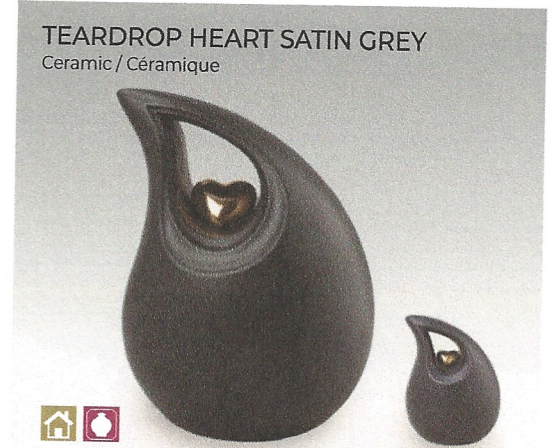

US550-00014
8" dia. X 10¼" H
Vol: 232 ci / pc
$775.00

Keepsake / Reliquaire
UK550-00007
5" dia. X 6⅞" H
Vol: 49 ci / pc **$450.00**