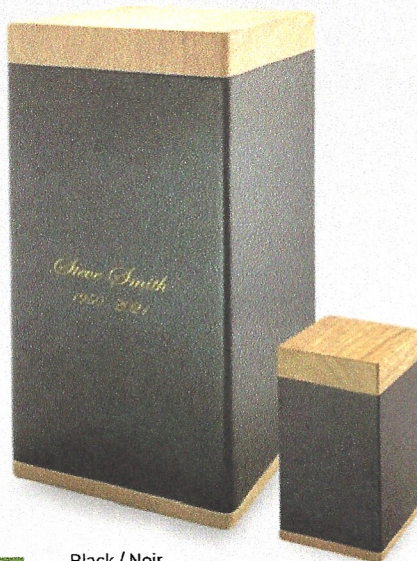

VERONA
Tabebuia Rosea

Black / Noir

$475.00 Keepsake $200.00

URN / URNE
5½" W / LX 5½" D / PX 11½" H
Vol: 214 ci / pc
Keepsake / Reliquaire
2½" W / LX 2½" D / PX 5" H
Vol: 11 ci / pc

Black / Noir
 US110-00091
Keepsake / Reliquaire
 UK110-00001