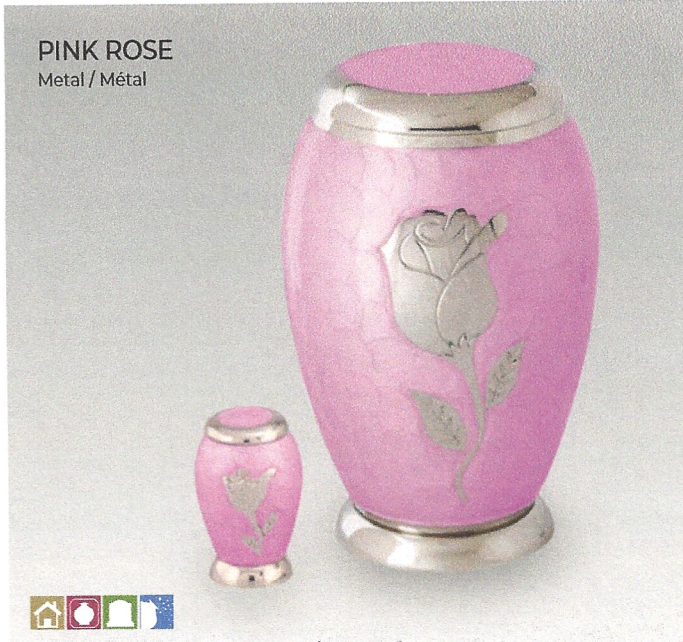

WHITE ROSE
Metal / Métal

PINK ROSE
Metal / Métal

$350.00 Keepsake **$75.00**

US840-30127
6¼" dia. X 9¾" H
Vol: 200 ci / pc
Keepsake / Reliquaire
UK840-30040
1⅞" dia. X 3" H
Vol: 4 ci / pc