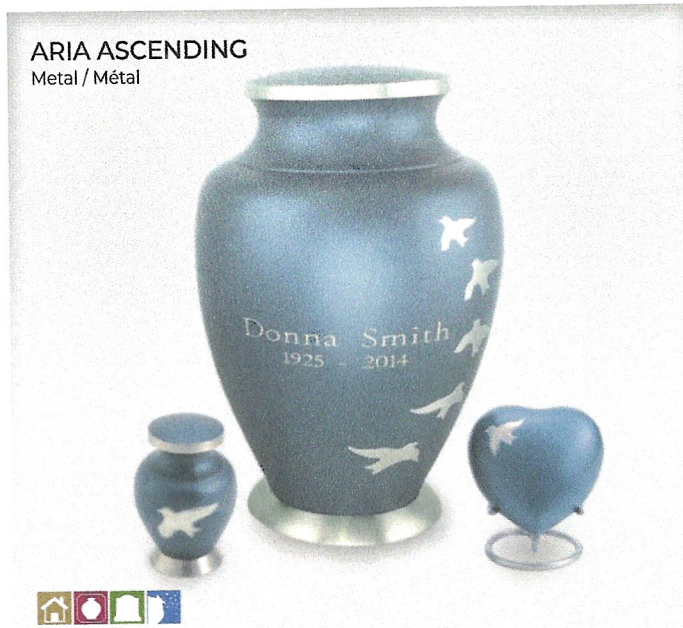

ARIA WHEAT
Metal / Métal

ARIA ASCENDING
Metal / Métal