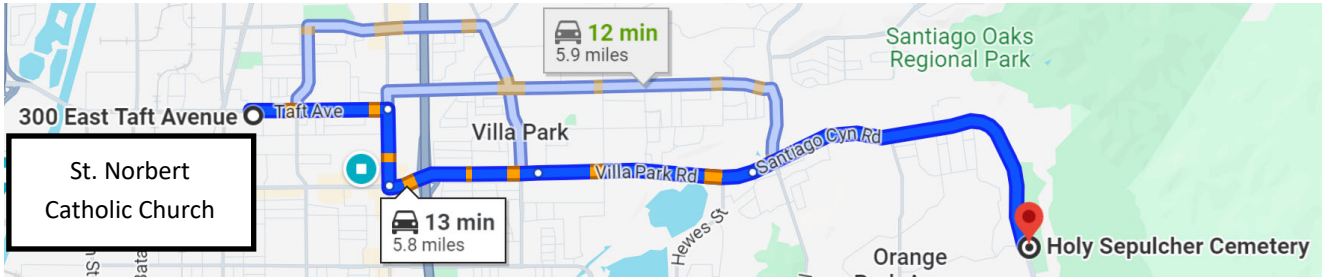

Directions from St. Norbert Catholic Church to Holy Sepulcher Cemetery

Right from Church onto Taft Ave; then **Right** on Tustin St; then **Left** on Katella Ave (which turns into Villa Park Rd and Santiago Cyn Rd); then **Left** on E. Amapola Ave (Entrance to Cemetery)