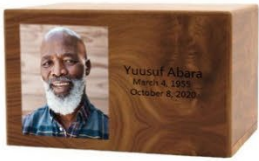

SIMPLE MDF | 2005
Natural

F $295 **K** $245