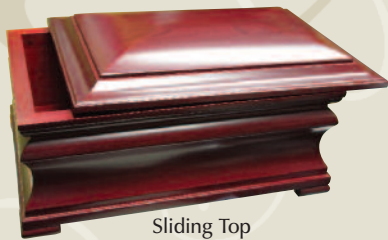

DIMENSIONS:

Exterior: 12" W x 8.25" D x 7.25" H

Solid Hardwood 250 C.I.

STOCK OR CUSTOM ENGRAVING ADDITIONAL
*Top Only - 3 Lines

PHOTO PAINTING ADDITIONAL
*Top Only
See p. 5 For Info.

Sliding Top

The Presidential Companion 30-Y-1001 \$438