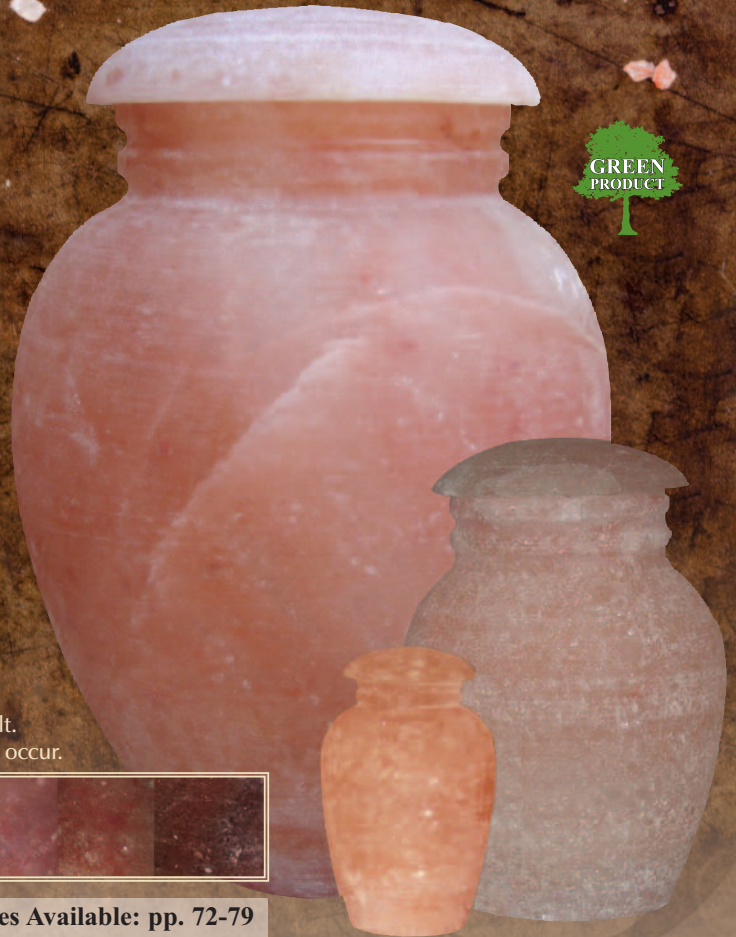

More Keepsakes Available: pp. 72-79