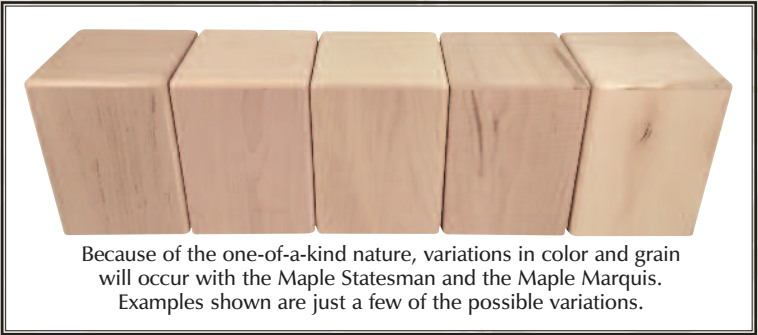

Solid Cherry
30-H-103