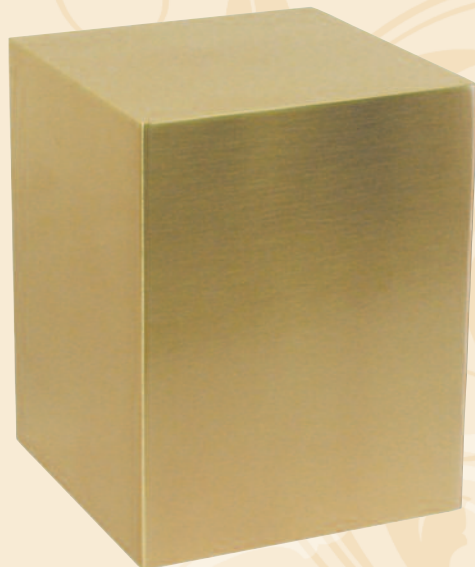

The Bronze Collection

The Avalon Seamless Bronze Urn

30-D-60

Seamless solid bronze urn, 5.5 lbs.

5.6"W x 5.6"D x 7.1"H, 212 C.I.

STOCK OR CUSTOM ENGRAVING ADDITIONAL
*Top, Front, Back or Side.

PHOTO PAINTING ADDITIONAL
See p. 5 For Info.