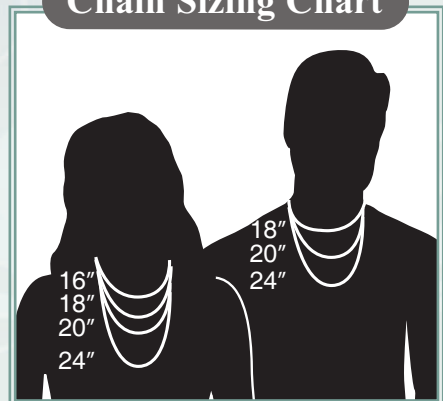

Chain Sizing Chart