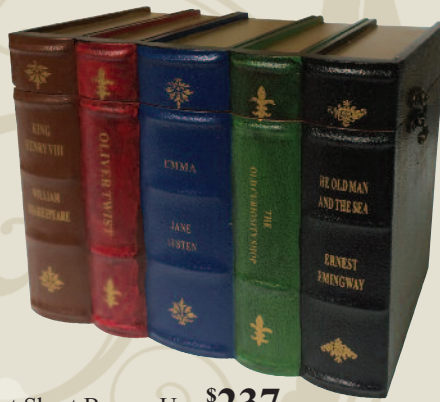

The Classic Book Urn 30-Y-013

For the family who wants to conceal an urn on a bookshelf, the Classic Book Urn is the perfect choice. Inside is a sheet bronze urn, protecting the cremains forever.
Exterior Dim.: 9.5" W x 5.688" D x 7.813" H

STOCK OR CUSTOM ENGRAVING ADDITIONAL
*Sheet Bronze Urn Only

PHOTO PAINTING ADDITIONAL
*Sheet Bronze Urn Only
See p. 5 For Info.

Sheet Bronze Insert

Exterior Dim.: 4.375" H., 8.25" W., 6.5" D.
240 C.I.