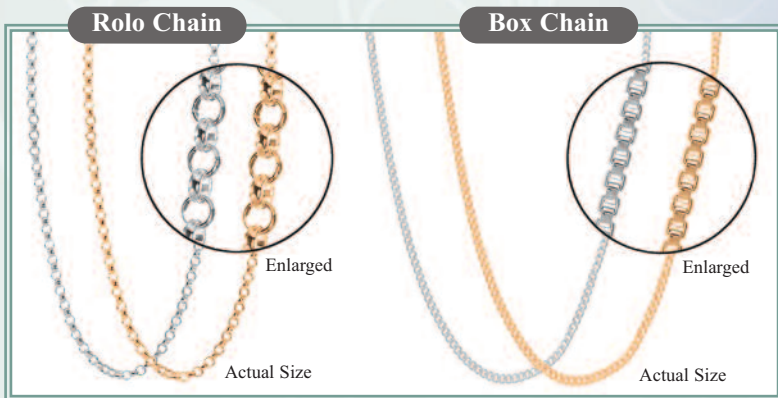

Chains: Made in the USA