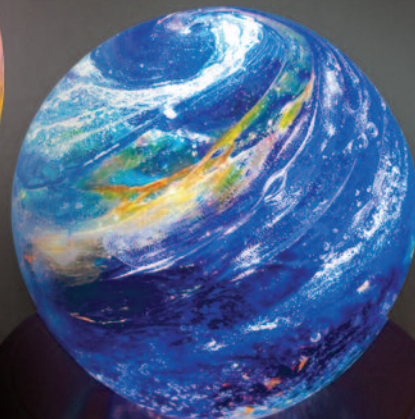

Shown with optional light base