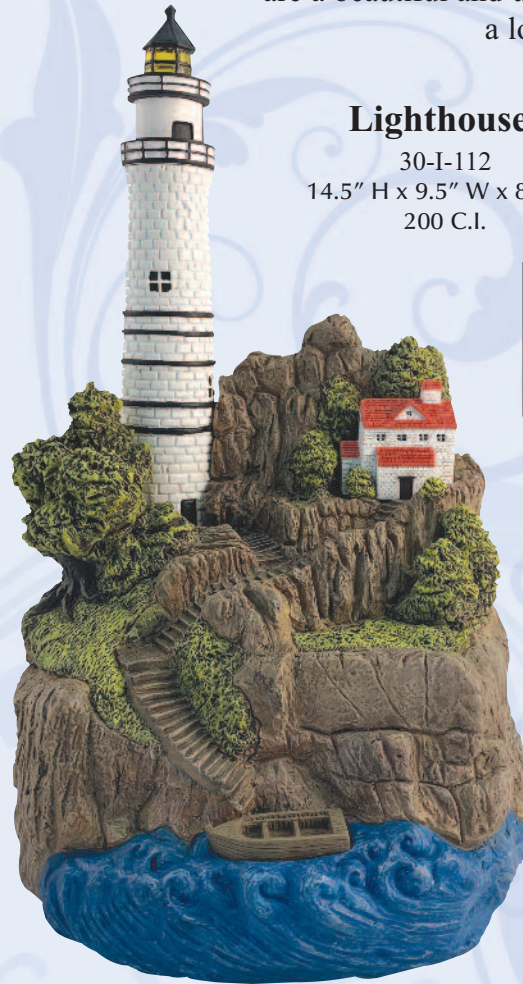

For an additional fee, add a brass nameplate (92-E-096) to customize with a text engraving.

* 3 Lines Only **\$42**
See page 83

Lighthouse® \$423

30-I-112
14.5" H x 9.5" W x 8.5" D
200 C.I.

For an additional fee, add a brass nameplate (92-E-098) to customize with a text engraving.