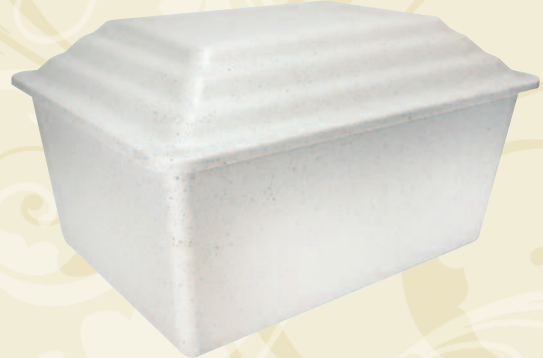

Dimensions: 16.25" W x 12.25" D x 9.125" H
 Interior Dimensions: 14.75" W x 10.75" D x 8.875" H

The Crowne Vault

The Double Crowne Vault 34-185 **\$234**

The Double Vault Outer Dim: 16.5" W x 12" D x 15" H
 Inner Dim: 14" W x 10" D x 12" H
 Interior dome: 14.5"