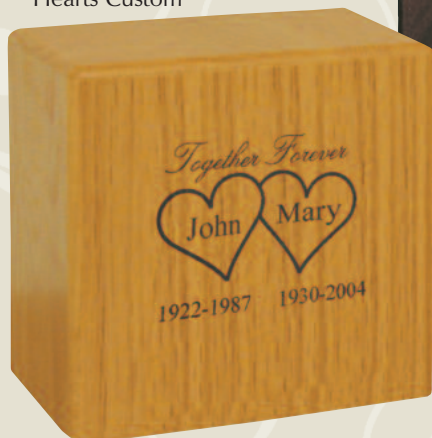

Solid Oak
Custom Engraving

Companion Urns 30-G-160 \$335

Solid Oak or Solid Cherry. Water-Based Eco-Friendly Stains.
10" W x 7.1" D x 9.8" H 400 C.I.

 STOCK OR CUSTOM ENGRAVING ADDITIONAL
*Front or Back

 PHOTO PAINTING ADDITIONAL
*Front or Back
See p. 5 For Info.

Solid Cherry

Solid Oak Shown
with Interlocking
Hearts Custom

The Heritage 30-H-120 \$560

This exquisite turned wood urn is made from solid cherry and maple. They are hand finished to a beautiful shine with our water-based eco-friendly finish. These urns are truly a superior crafted wood urn.