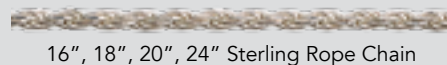

Front | Back
*Duo Fingerprints | Script Text
Ampersand

Front | Back
Baby Handprint | Script Text

Front | Back
Halfprint & Name | Block Text

Back engraving is additional charge. *Extra charge for two prints.

6. CHOOSE NECKLACE

18" Rope Chain
(included with each sterling silver
or stainless steel pendant)

16", 18", 20", 24" Gold-Filled Rope Chain

16", 18", 20", 24" Sterling Rope Chain

24" Gold-Filled Box Chain

24" Sterling Box Chain

20" Gold-Filled Snake Chain

20" Sterling Snake Chain

20" Stainless Steel Rope Chain

20", 24" Stainless Steel Box Chain

Additional chain options available for additional charge.

Jewelry PENDANT OPTIONS