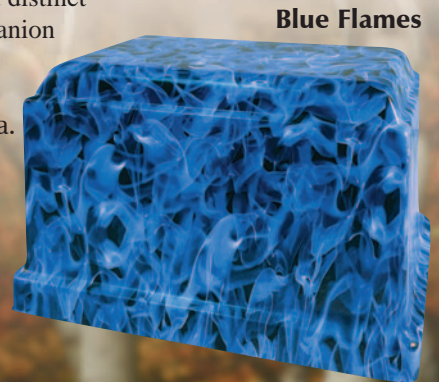

Classic Marble with Life Theme Wrap Urns

These cultured marble urns are available in three patterns that wrap around the urn to create a distinct look. The Cultured Marble with Life Theme Wrap Urn is purchasable as a Full Size or Companion Urn. Available patterns: Fall Camouflage, Old Glory or Blue Flames.

Full Size Urn Dimensions: 11.3" W x 7.9" D x 7.2" H, 230 C.I.

Companion Urn Dimensions: 15" W x 8" D x 7" H, two compartments hold 188 C.I. ea.

Companion: 30-B-160
Shown in **Old Glory**

$515
Companion