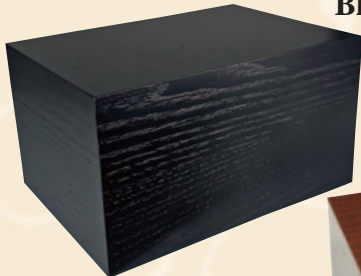

The Belmont 30-H-400

Wood Veneer on MDF. Available in Cherry or Black
9.125" W x 6.625" D x 5.25" H, 200 C.I.

- Stock or Custom Engraving Additional
  *Top, Front, or Back
- Photo Painting Additional
  *Top or Front

Black

$149