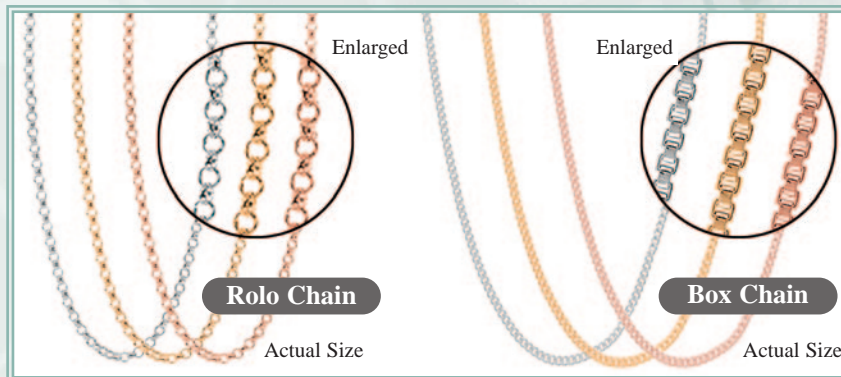

Rolo Chain

Box Chain