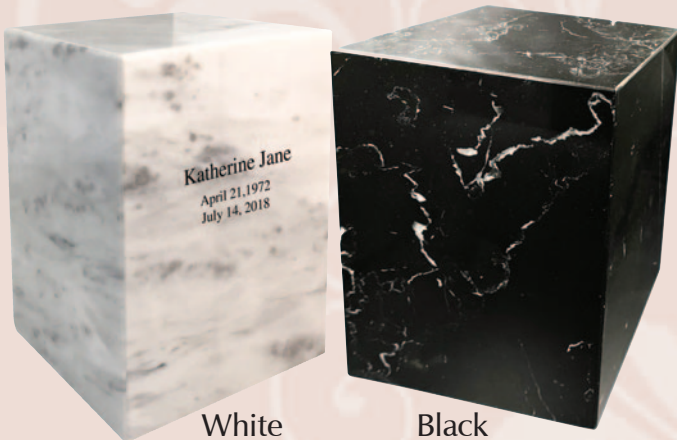

Black

The Legend 30-C-007

The Legend's clean lines create a sophisticated and modern memorial. 8.75" H x 6" W x 6" D, 200 C.I.
Available in White or Black

Stock or Custom Text Engraving Additional
*Front, Back or Sides

Photo Painting Additional
Top, Front, Back or Sides

$252

White