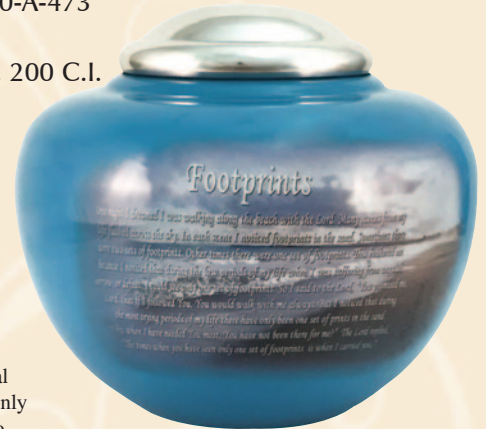

Footprints 30-A-473

Aluminum urn.

8.375" W x 7.5" H, 200 C.I.

Keepsake:
30-A-003
(473)

Custom Text
Engraving Additional
2 Lines Only - Back Only
*Case not available