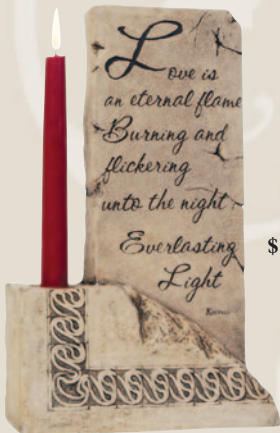

Rose: 30-R-3007
3.5" H x 2.4" W 1 C.I.

\$171

**Eternal Candle Holder
Keepsake** 30-R-EA2290

This remarkable candle holder keepsake will hold a tea light or a tapered candle of your choice. As the candle burns it glows ever softly on the artist's own words "Love is an eternal flame, Burning and flickering unto the night; Everlasting Light." Its stone appearance, combined with eternal poetry, makes this a beautiful celebration of life. Can be used at a service and brought home, placed in a special spot and lit in remembrance. (Candle not included).
8" W x 3" D x 12.5" H, 1 C.I.