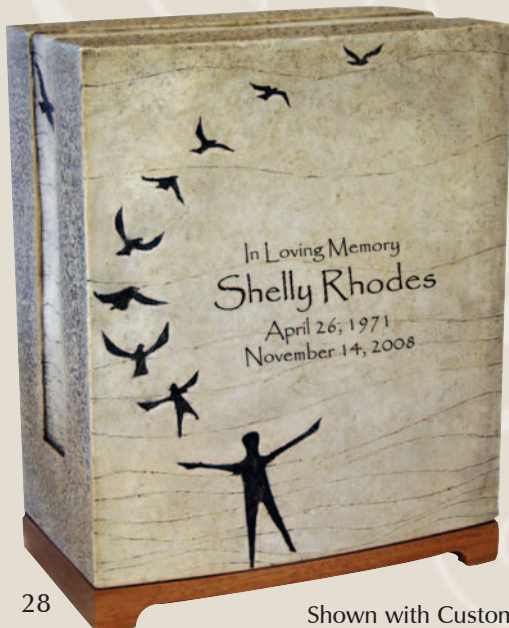

\$177

30-R-1001

8.25" W x 5" D x 10.25" H
200 C.I., 12 LBS.

Custom Text Engraving Additional
*Front or Back

\$583

30-R-2001

A large Keepsake, that functions as a candle holder. 5.5" W x 5" H x 3.75" D. 12 C.I., 6 LBS.