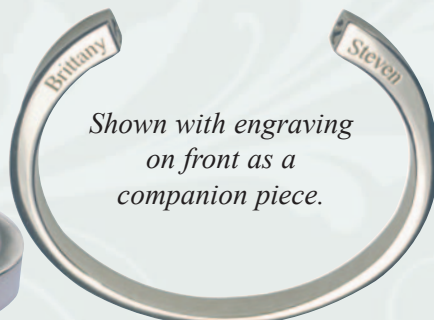

Shown with engraving
on front as a
companion piece.