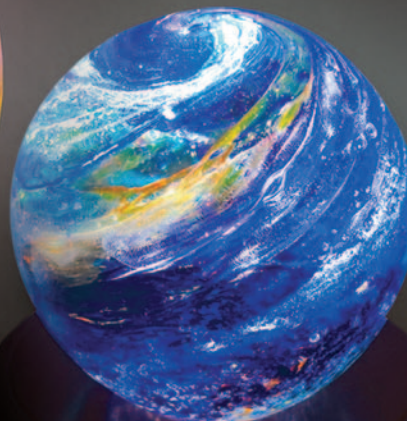

Big Heart 96-028 \$489

This over-sized heart is a wonderful way to hold your loved one close and memorialize them forever.

Approximately 5" L x 4.25" W

Big Heart Shown in New Dawn below.

Colors will vary on each unique piece.

Spheres

This beautiful sphere can be displayed anywhere, or can be used as a paperweight as a daily memorial. Available in two sizes and four colors. Optional lighted base available on page 4. The spheres shown are in Dimensions (left) and Earth and Sky (right).