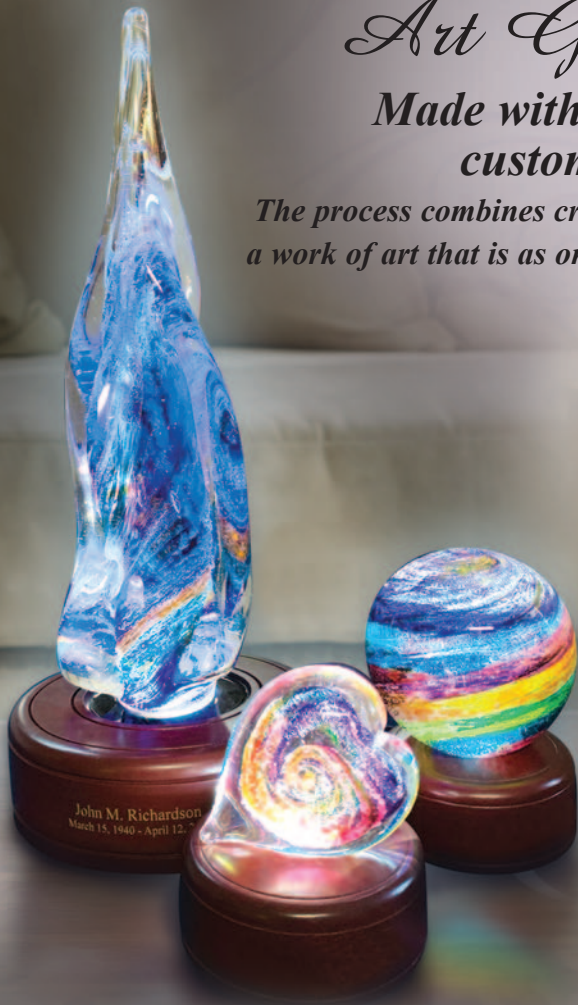

Together as a Family...

A keepsake is a great way for each family member to keep their loved one close. Often keepsakes are shared with all family members and close friends to remember their loved one and to celebrate their life.

Wood Heart
p. 54

Art Glass
pp. 3-7

Life Print
pp. 59-65

Art Glass Memorials

Made with care in Crescent's own
custom built glass studio.

The process combines cremains with the art of glassmaking to create
a work of art that is as one-of-a-kind as the loved one it memorializes.

Art Glass with Cremains

Bird 96-070

Truly a work of art, the Art Glass Bird is a beautiful way to memorialize your loved one. The cremains are arranged to give the impression of wings, making each bird unique and one of a kind.