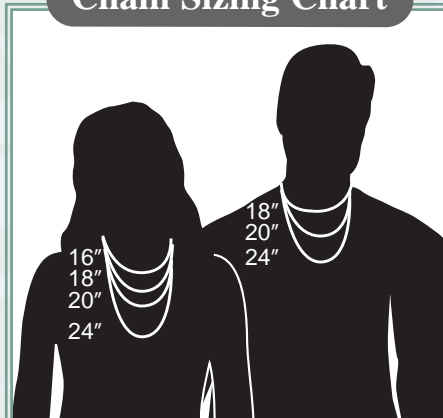

32-511 Rose Gold

Available Lengths (Inches):

16 18 20

\$308 \$344 \$382

Rolo Chain

Box Chain

Chain Sizing Chart

BOX CHAIN