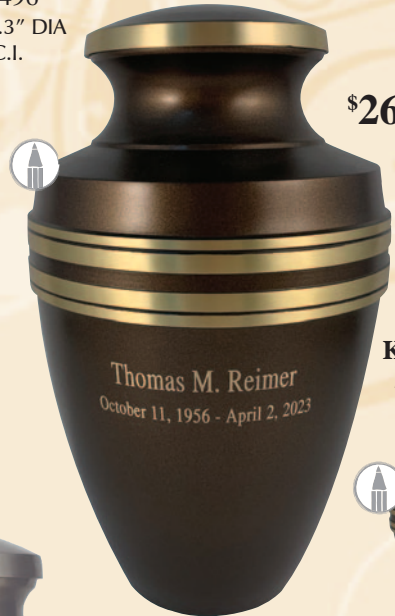

Brown Grecian

30-A-496
11" H x 6.3" DIA
200 C.I.

$267

Keepsake:
30-A-003
(496)