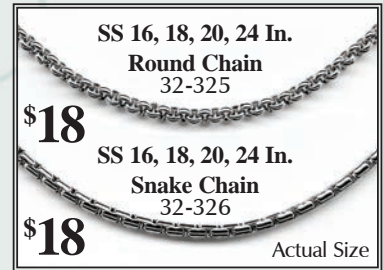

ENGRAVING KEY

*Back Only **Bottom Only

Engraving Key: # of characters/lines/orientation

Sample: 8/1/V = 8 char./1 line/vertical

Horizontal unless otherwise specified
(Engraving Additional)

$79

Stainless Steel Chains

SS Eternal Rings

32-303 - *5/1
.76" x .88"