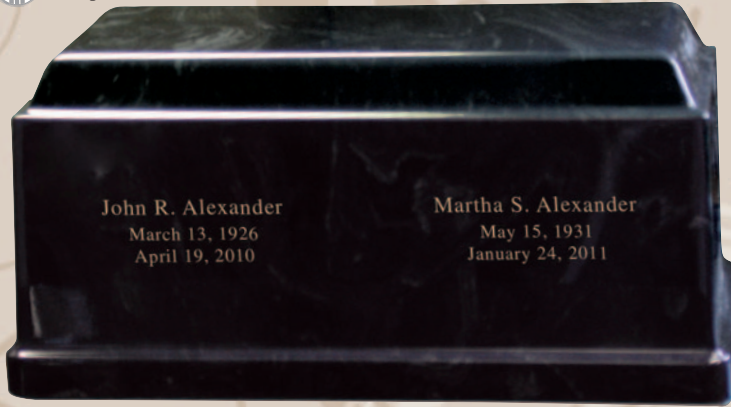

The Crescent Marble Collection

The Crescent Classic Marble Companion Urn

30-B-360

Hand-crafted cultured marble urn has 2 compartments, each holding up to 188 C.I. It is also available engraved with stock images. Available in Black, White, Navy, Green, Blue, Gray or Purple (see color samples below).

Outer Dimensions: 15" W x 8" D x 7" H

Photo Engraving Additional
*Top, Front, or Back

Photo Painting Additional
*Top Only

$350

Stock or Custom Text Engraving Additional
*Top, Front, or Back

Top: Photo Painted
Front: Custom Engraving

The Crescent Classic Marble Keepsake

30-B-250 **$117**

Hand-crafted cultured marble keepsake, holding up to 1 C.I. They are available in nine elegant colors. (see color samples below).

Outer Dimensions: 3.5" W x 2.5" D x 2.5" H