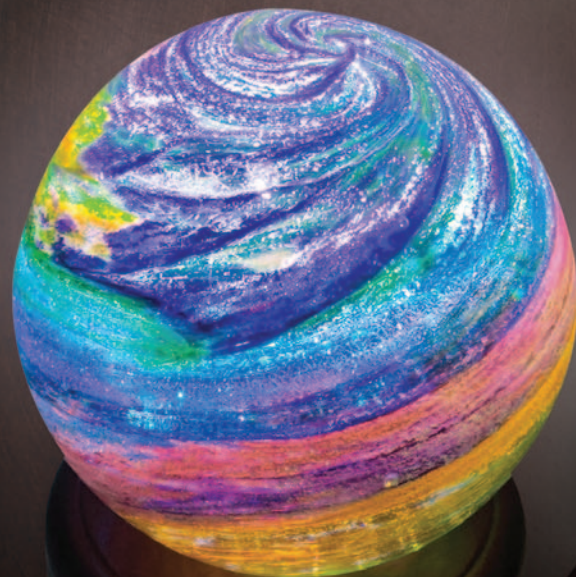

Standing Forever Heart 96-015 \$239

Keep your loved ones close to your heart forever with this attractive free-standing memorial.

Approximately 2.75" Wide

Standing Forever Heart

Shown in Infinity.

Side flattened to allow heart to stand freely

Big Heart 96-028 \$489

This over-sized heart is a wonderful way to hold your loved one close and memorialize them forever.

Approximately 5" L x 4.25" W

Big Heart Shown in New Dawn below.

Colors will vary on each unique piece.