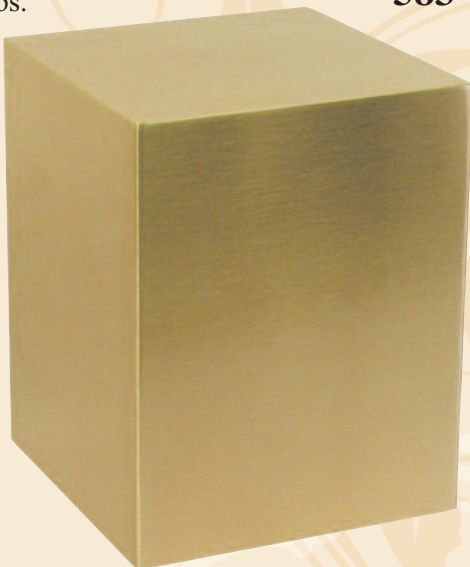

The Bronze Collection

The Avalon Seamless Bronze Urn

30-D-60

Seamless solid bronze urn, 5.5 lbs.

5.6"W x 5.6"D x 7.1"H, 212 C.I.

Stock or Custom
Engraving Additional
*Top, Front, Back or Side.

Photo Painting Additional
See p. 5 For Info.

$583