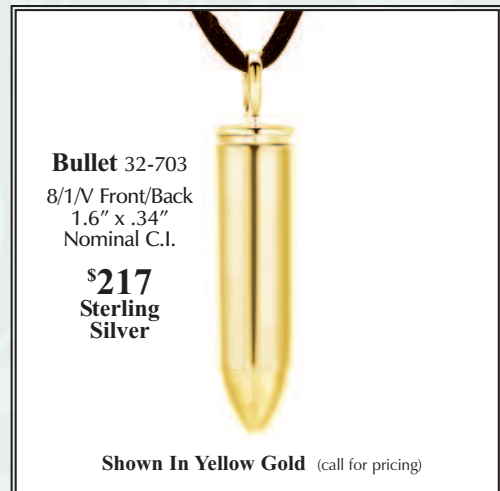

Bullet 32-703
8/1/V Front/Back
1.6" x .34"
Nominal C.I.

$217
Sterling
Silver

Shown In Yellow Gold (call for pricing)

"I loved the unique design of the Ribbon Heart pendant because it exemplified my mother's extraordinary personality. She had a passion for life and loving others, and this pendant embodies that zeal."