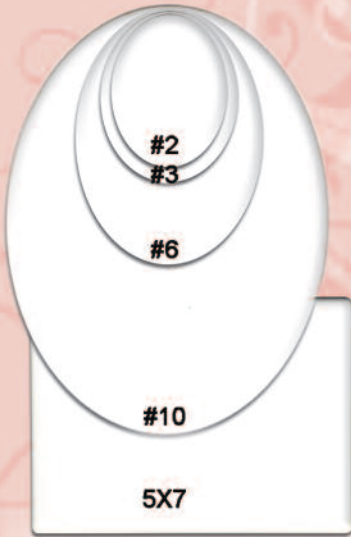

* Tiles are NOT actual size.

#2 Solid Porcelain Tile 62-2

- Tile only $177
- With VHB Tape $186

#2 Stainless Steel Core 62-M2

- Tile only $267
- With VHB Tape $270

#3 Solid Porcelain Tile 62-3

- Tile only $192
- With VHB Tape $201

#3 Stainless Steel Core 62-M3

- Tile only $282
- With VHB Tape $291

#6 Solid Porcelain Tile 62-6

- Tile only $222
- With VHB Tape $237

#6 Stainless Steel Core 62-M6

- Tile only $315
- With VHB Tape $327

5x7 Solid Porcelain Tile 62-12

- Tile only $252
- With VHB Tape $267

5x7 Stainless Steel Core 62-M12

- Tile only $285
- With VHB Tape $298

#10 Solid Porcelain Tile 62-10

- Tile only $348
- With VHB Tape $358

#2 Tile	2.76" x 3.54" 7 cm x 9 cm
#3 Tile	3.15" x 3.94" 8 cm x 10 cm
#6 Tile	4.33" x 5.91" 11 cm x 15 cm
#10 Tile	7.09" x 9.45" 18 cm x 24 cm
5x7 Tile	5.12" x 7.09" 13 cm x 18 cm

Backgrounds

Below are all the custom backgrounds you may choose from; however, additional fees apply for artwork cleanup, repair, combining of multiple subjects and removal of backgrounds.