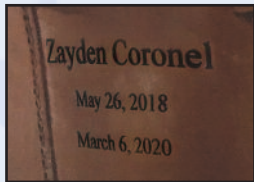

Cowboy Boots®

30-I-111 **$348**
12.5" H x 8" W x 11" D
200 C.I.

Custom Text Engraving Additional

* 3 Lines Only
* Left Side Only