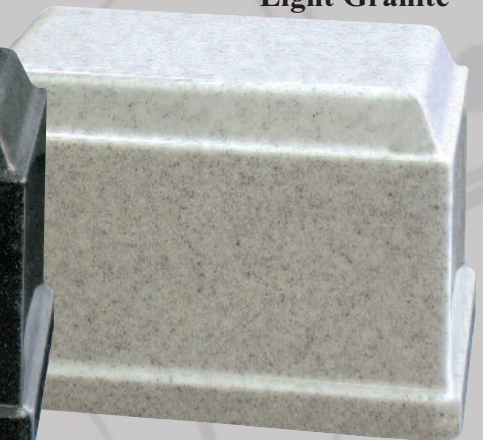

Light Granite