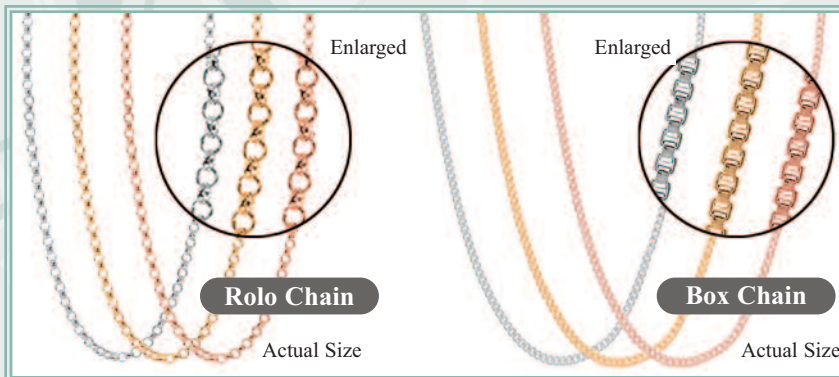

32-511 Rose Gold

Available Lengths (Inches):

16 18 20

$192 $214 $238

BOX CHAIN

Width: 1.2mm

32-500 Sterling Silver

Available Lengths (Inches):

16 18 20 24

$24 $28 $30 $34

32-500 Gold Filled

Available Lengths (Inches):

16 18 20 24

$46 $54 $58 $74

32-500 Rose Gold Filled

Available Lengths (Inches):

16 18 20

$60 $66 $74