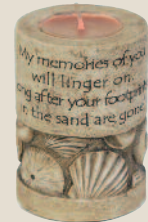

Seashell
30-R-3006
3.6" H x 2.6" W
1 C.I.
(Candle Included)