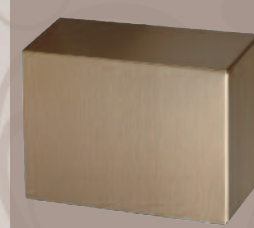

URN INSERT 30-D-90
Sheet bronze container fits these memorial chests. Sold Separately.

4.375" H x 8.25" W x 6.5" D

240 C.I.
$255

Stock or Custom
Engraving Additional

Photo Painting Additional
See p. 5 For Info.

Allegiance 30-W-192

This high-gloss Rosewood finished chest with glass picture frame front and four brass finished pillars and feet accommodates a 5" x 7" photo. Includes a mail-in card for a free engraved personalization plate. 11.5" W x 10.75" H x 7.25" D. Urn insert available separately, #30-D-90