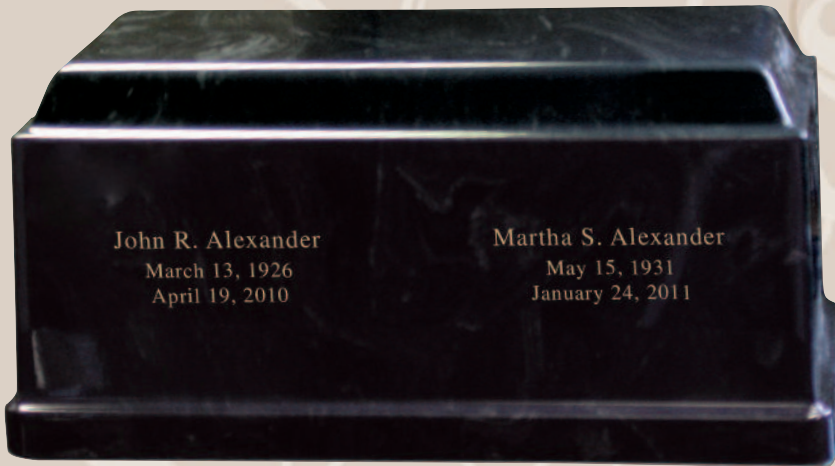

The Crescent Marble Collection

Stock or Custom Text Engraving Additional
*Top, Front, or Back

Photo Engraving Additional
*Top, Front, or Back

$267

The Crescent Marble Keepsake

30-B-250

Hand-crafted cultured marble keepsake, holding up to

1 C.I. They are available in nine elegant colors. (see color samples below).

Outer Dimensions: 3.5" W x 2.5" D x 2.5" H

More Keepsakes Available: pp. 72-79

$107

The Crescent Marble Urn 30-B-275

A beautiful hand-crafted cultured marble urn, holding up to 230 C.I. It can be engraved with stock images and/or with custom information.

Available in nine elegant colors (see color samples right).

Outer Dimensions: 11.3" W x 7.9" D x 7.2" H

Stock Engravings p. 98-99

The Crescent Marble Companion Urn

30-B-360

Hand-crafted cultured marble urn has 2 compartments, each holding up to 188 C.I. It is also available engraved with stock images. Available in Black, White, Navy, Green, Blue, Gray or Purple (see color samples above).

Outer Dimensions: 15" W x 8" D x 7" H

$358

Pearl Onyx 30-B-274

A beautiful hand-crafted cultured pearl onyx urn, holding up to 230 C.I.

Outer Dimensions: 11.3" W x 7.9" D x 7.2" H

Stock or Custom Engraving Additional
*Top, Front, or Back

Photo Engraving Additional
*Top, Front, or Back

$297