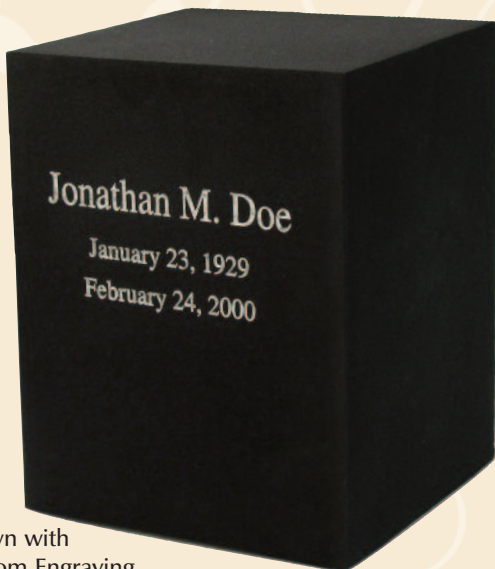

The Aluminum Collection

$51 Keepsake without Case

$75 Keepsake with Case

Victorian Night 30-A-401

A dark charcoal Cast Aluminum urn with a satin finish.
7" DIA. x 10.5" H, 200 C.I.

$195

Keepsake:
30-A-003
(401)

The Alpine 30-A-200 Limited Availability

Cast Aluminum urn.
7" DIA. x 9.25" H, 200 C.I.

Custom Text Engraving Additional

$162

Keepsake:
30-A-003
(200)

The Rustic Black 30-A-180 Limited Availability

Aluminum urn with flat black finish.
5.5" W x 5.5" D x 7.25" H, 200 C.I.

Stock or Custom Engraving Additional
*Front, Back or Side.

$159

The Alumina 30-D-200

Aluminum urn with bronze finish.
200 C.I., 7" W x 7.5" H

Custom Text Engraving Additional

$134