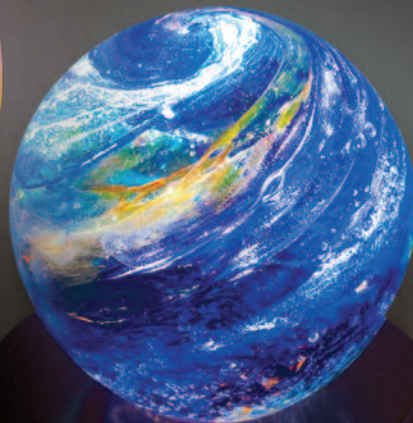

Spheres

This beautiful sphere can be displayed anywhere, or can be used as a paperweight as a daily memorial. Available in two sizes and four colors. Optional lighted base available on page 75. The spheres shown are in Dimensions (left) and Earth and Sky (right).

Large 96-001 (left)
4" Dia. **$448**

Small 96-002 (right)
3" Dia. **$313**

Shown with optional light base