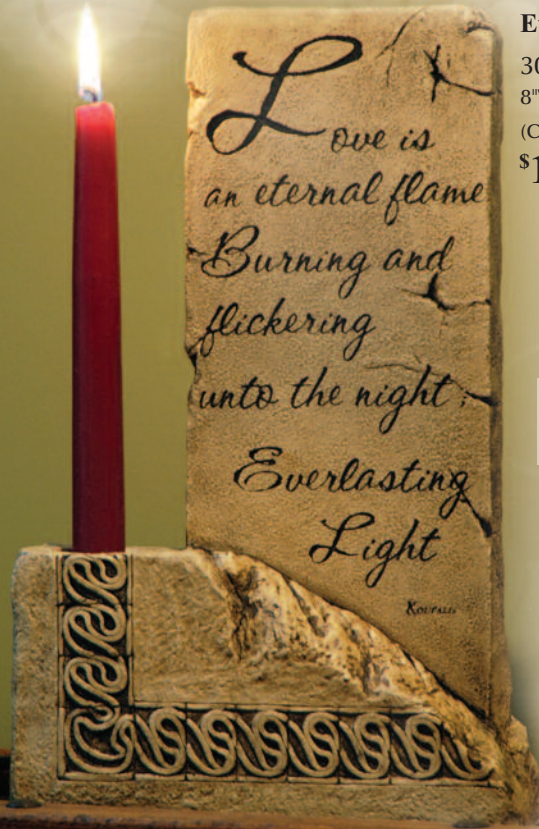

## Eternal Candle Holder

30-R-EA2290  
8"W x 3"D x 12.5"H, 1 C.I.  
(Candle Not Included)

**\$171**

**More Keepsakes Available: pp. 72-79**

These cultured stone keepsakes are a wonderful way to honor your cherished loved one. Each is inscribed with beautiful words of remembrance and is the perfect way to keep your loved one close to you.