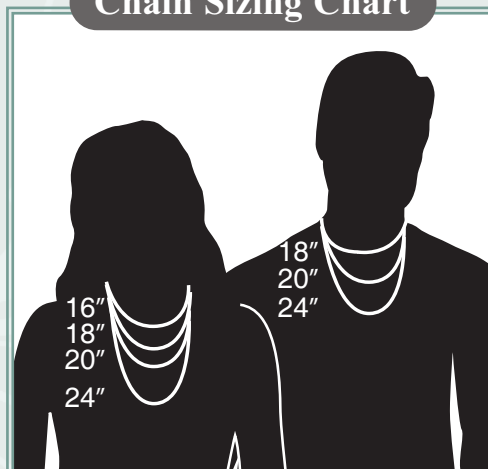

Chain Sizing Chart

14K BOX CHAIN - Width: 0.5mm

32-510 White Gold

Available Lengths (Inches):

16 18 20

$162 $166 $192

32-510 Yellow Gold

Available Lengths (Inches):

16 18 20

$160 $164 $190

32-510 Rose Gold

Available Lengths (Inches):

16 18 20

$146 $168 $176