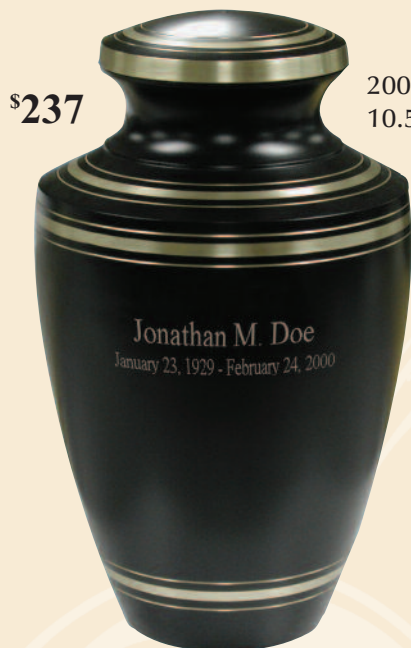

$237

200 C.I.
10.5" x 6.3"

Keepsake:
30-A-003
(498)