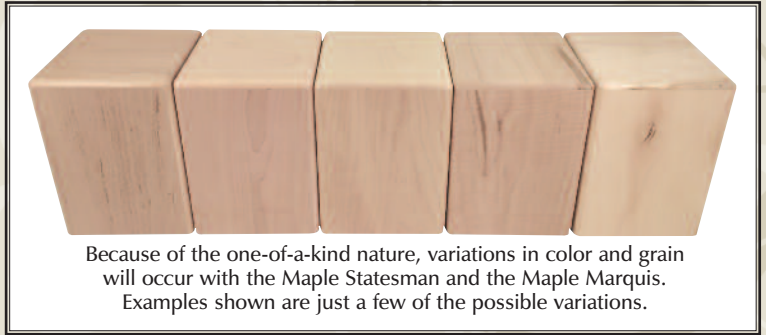

Solid Maple

30-H-101