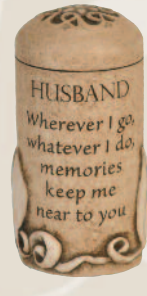

Husband
30-R-3015