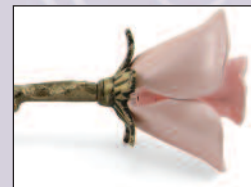

Custom Text Engraving Additional  
\*Back of Leaf; 3 Lines Only

Add a Custom Engraving on the back of leaf

Case Included

Close-Up of Rosebud cavity

Pink and Bronze

Lavender and Pewter

Bronze

Pewter