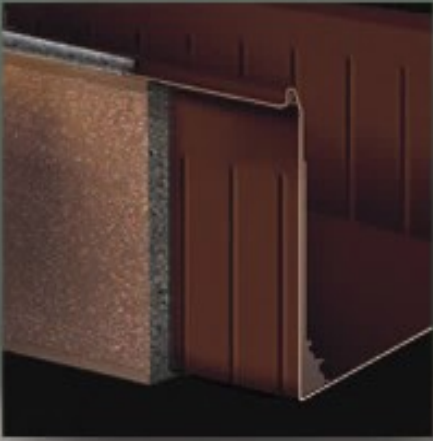

Premium

TRIPLE WALL PROTECTION

BRONZE[®]

- Metal Inner Liner
- Hand-applied exterior finish
- Decorative bar handles
- High Impact Fiberton[®] liner
- Exclusive Integra-seal[®] butyl sealant

Standard

DOUBLE WALL PROTECTION

Gold Cathedral

PATRICIAN®

Hand-applied exterior finish

Decorative bar handles

High Impact Fberlon® liner

Exclusive Integra-seal® butyl sealant

Basic

DOUBLE WALL PROTECTION

TIARA[®]

Hand-applied exterior finish

Decorative bar handles

Poly-ribbed Durapreme[®] liner

Exclusive Integra-seal[®] butyl sealant

Basic

DOUBLE WALL PROTECTION

TITAN[®]

Hand-applied exterior finish

Poly-ribbed Durapreme[®] liner

Exclusive Integra-seal[®] butyl sealant