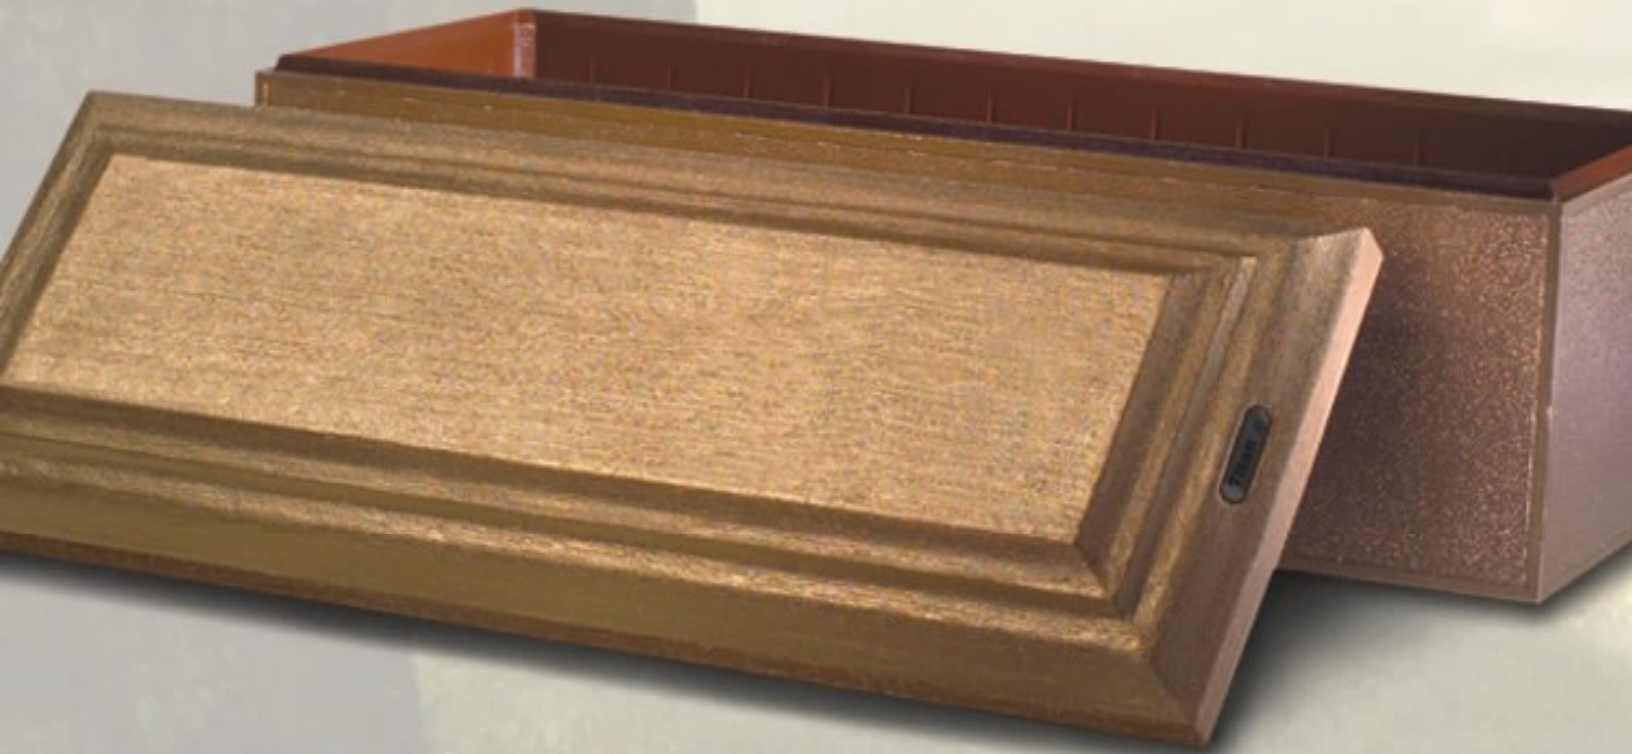

Basic

DOUBLE WALL PROTECTION

TITAN®

Hand-applied exterior finish

Poly-ribbed Durapreme® liner

Exclusive Integra-seal® butyl sealant