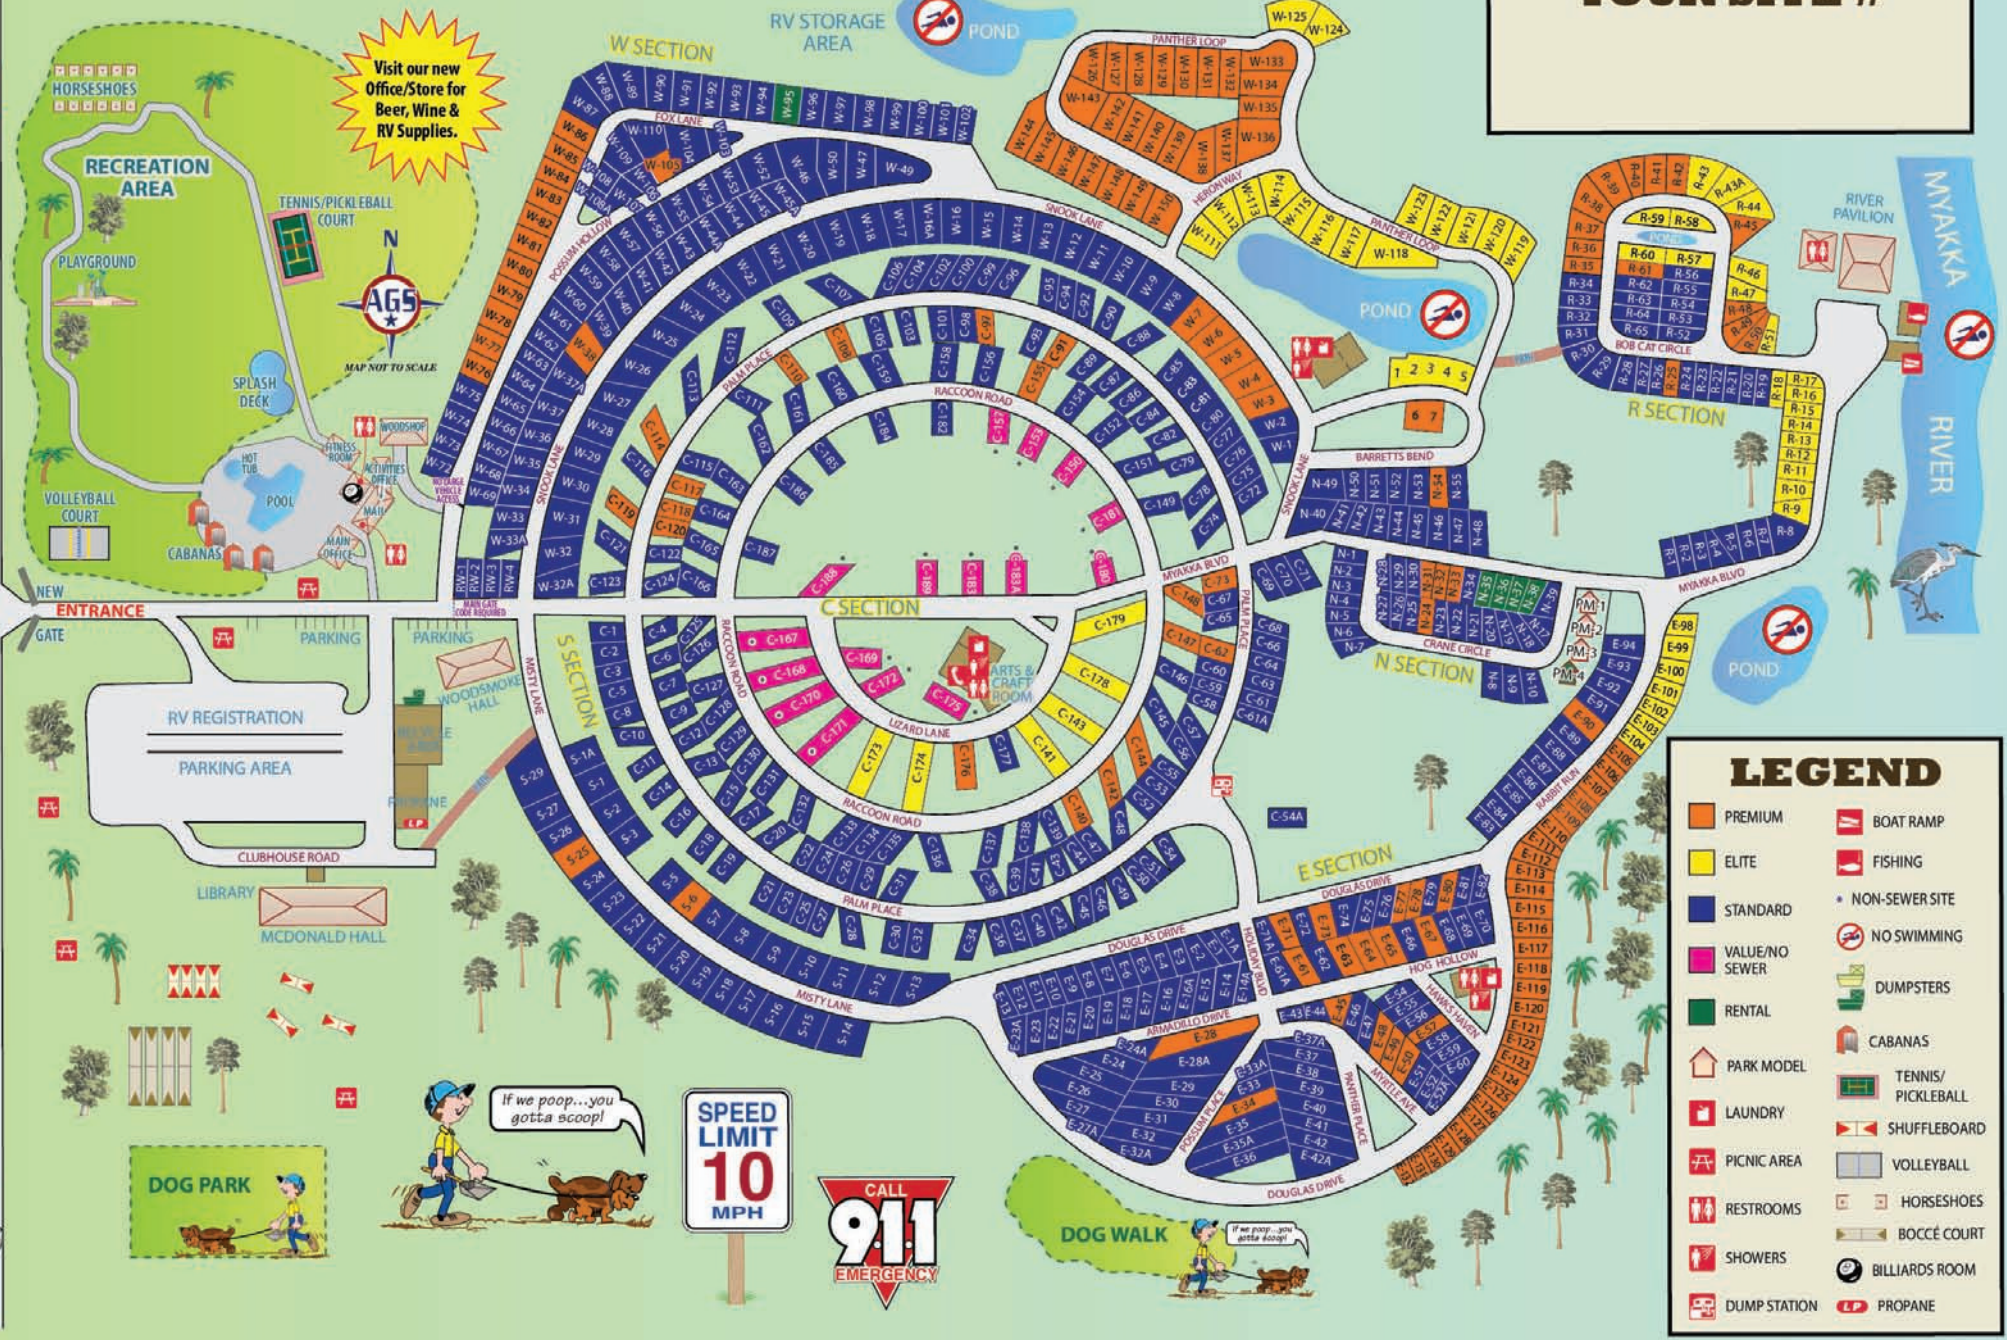

YOUR SITE

Visit our new Office/Store for Beer, Wine & RV Supplies.

LEGEND

- PREMIUM
- ELITE
- STANDARD
- VALUE/NO SEWER
- RENTAL
- PARK MODEL
- LAUNDRY
- PICNIC AREA
- RESTROOMS
- SHOWERS
- DUMP STATION
- BOAT RAMP
- FISHING
- NON-SEWER SITE
- NO SWIMMING
- DUMPSTERS
- CABANAS
- TENNIS/PICKLEBALL
- SHUFFLEBOARD
- VOLLEYBALL
- HORSESHOES
- BOCCÉ COURT
- BILLIARDS ROOM
- PROPANE

SPEED LIMIT
10
MPH

CALL
911
EMERGENCY