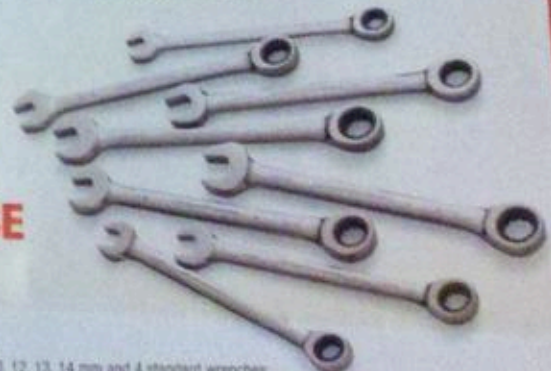

Over 79.99 value!

SPECIAL PURCHASE

29⁹⁷

60-Pc. Oscillating/Rotary Tool Kit
Includes: 2.5-amp oscillating tool featuring variable 10-18,000 OPM and 34-pc. accessory kit, 1.2-amp rotary tool with 10-35,000 RPM. Includes 24-pc. accessory kit. H 151 368 6. *Tax separate.

SPECIAL PURCHASE

9⁹⁷

8-Pc. Gearwrench Set
Includes 4 metric wrenches: 10, 12, 13, 14 mm and 4 standard wrenches: 9/16", 7/8", 15/16", 1 1/4". Chrome vanadium steel with mirror finish. H 137 217 94. While quantities last.