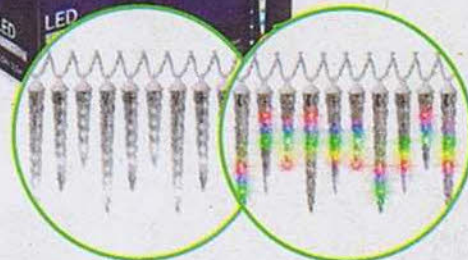

10-1/2-ft
10-Count LED
Christmas
Icicle Lights
#351640 (white);
351641 (multicolor)

\$59.98

12-1/2-ft
Clear LED
Flex Tech
Light
#391536

UTILITECH

\$9.97

was ~~\$15.58~~
Outdoor Timer
#155550

\$22.97

75-ft 16/3
Outdoor
Extension
Cord
#55522