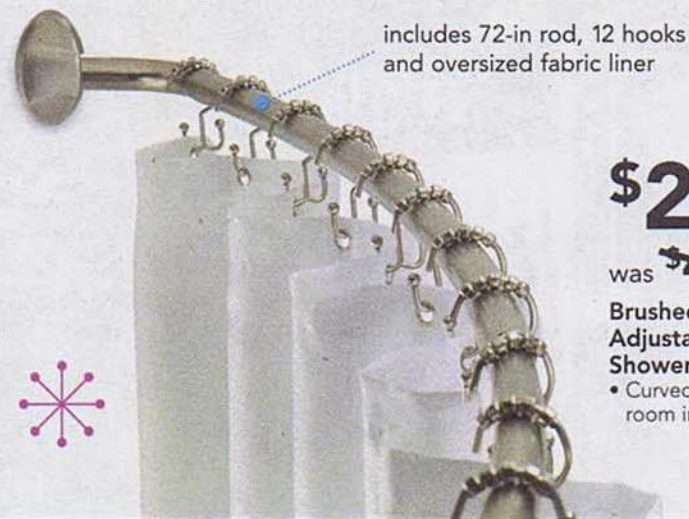

While supplies last

includes 72-in rod, 12 hooks
and oversized fabric liner

\$29⁹⁸

was ~~\$49⁹⁸~~

Brushed Nickel Adjustable Curved Shower Rod Set

• Curved design increases room in the shower #45694

\$49

was ~~\$59⁹⁹~~